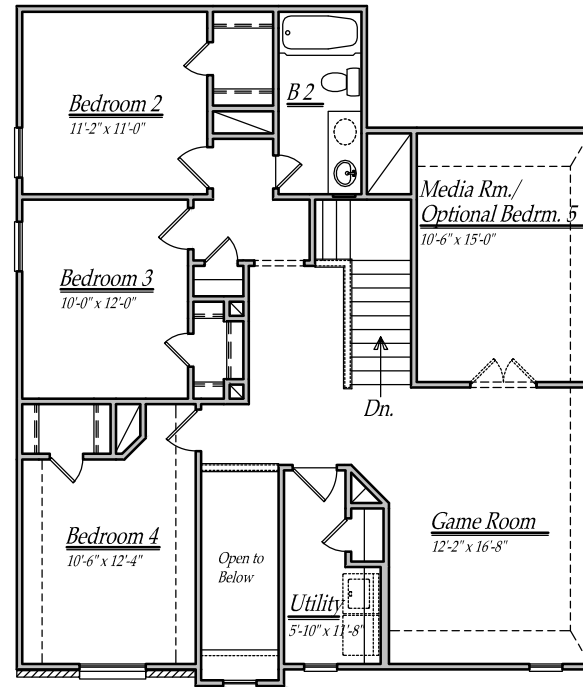

# Pride / Foxwood Builders

Brochure plans are artist depictions and may vary from actual plan. Square footages, room dimensions, prices, specifications, materials and availability of homes by community may vary, and are subject to change without notice.

**Plan 170**  
**2793 sq/ft**