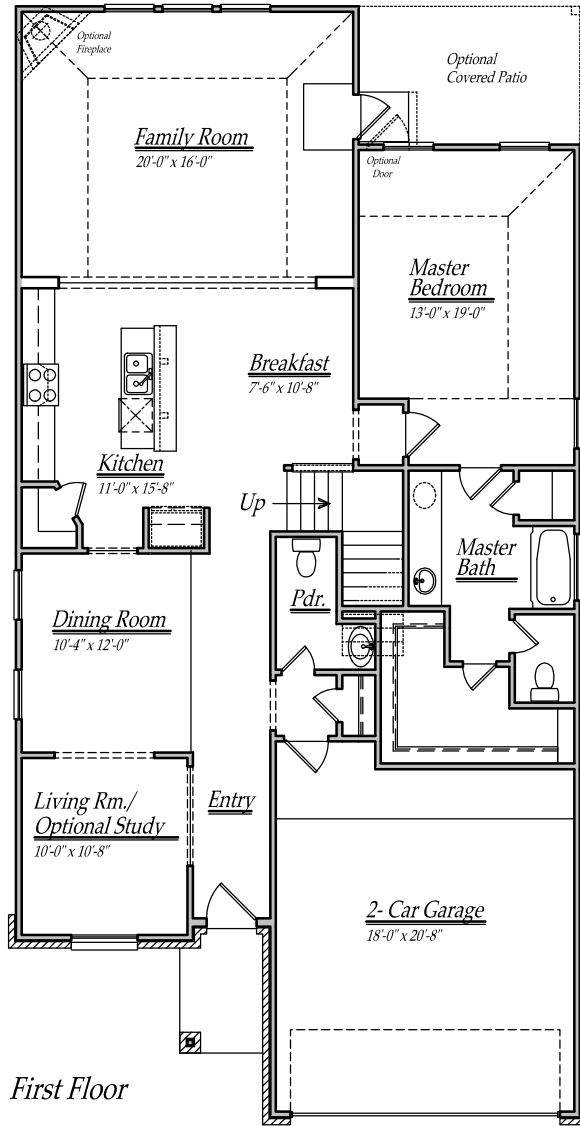

# Pride / Foxwood Builders

Brochure plans are artist depictions and may vary from actual plan. Square footages, room dimensions, prices, specifications, materials and availability of homes by community may vary, and are subject to change without notice.

**Plan 170**  
**2793 sq/ft**