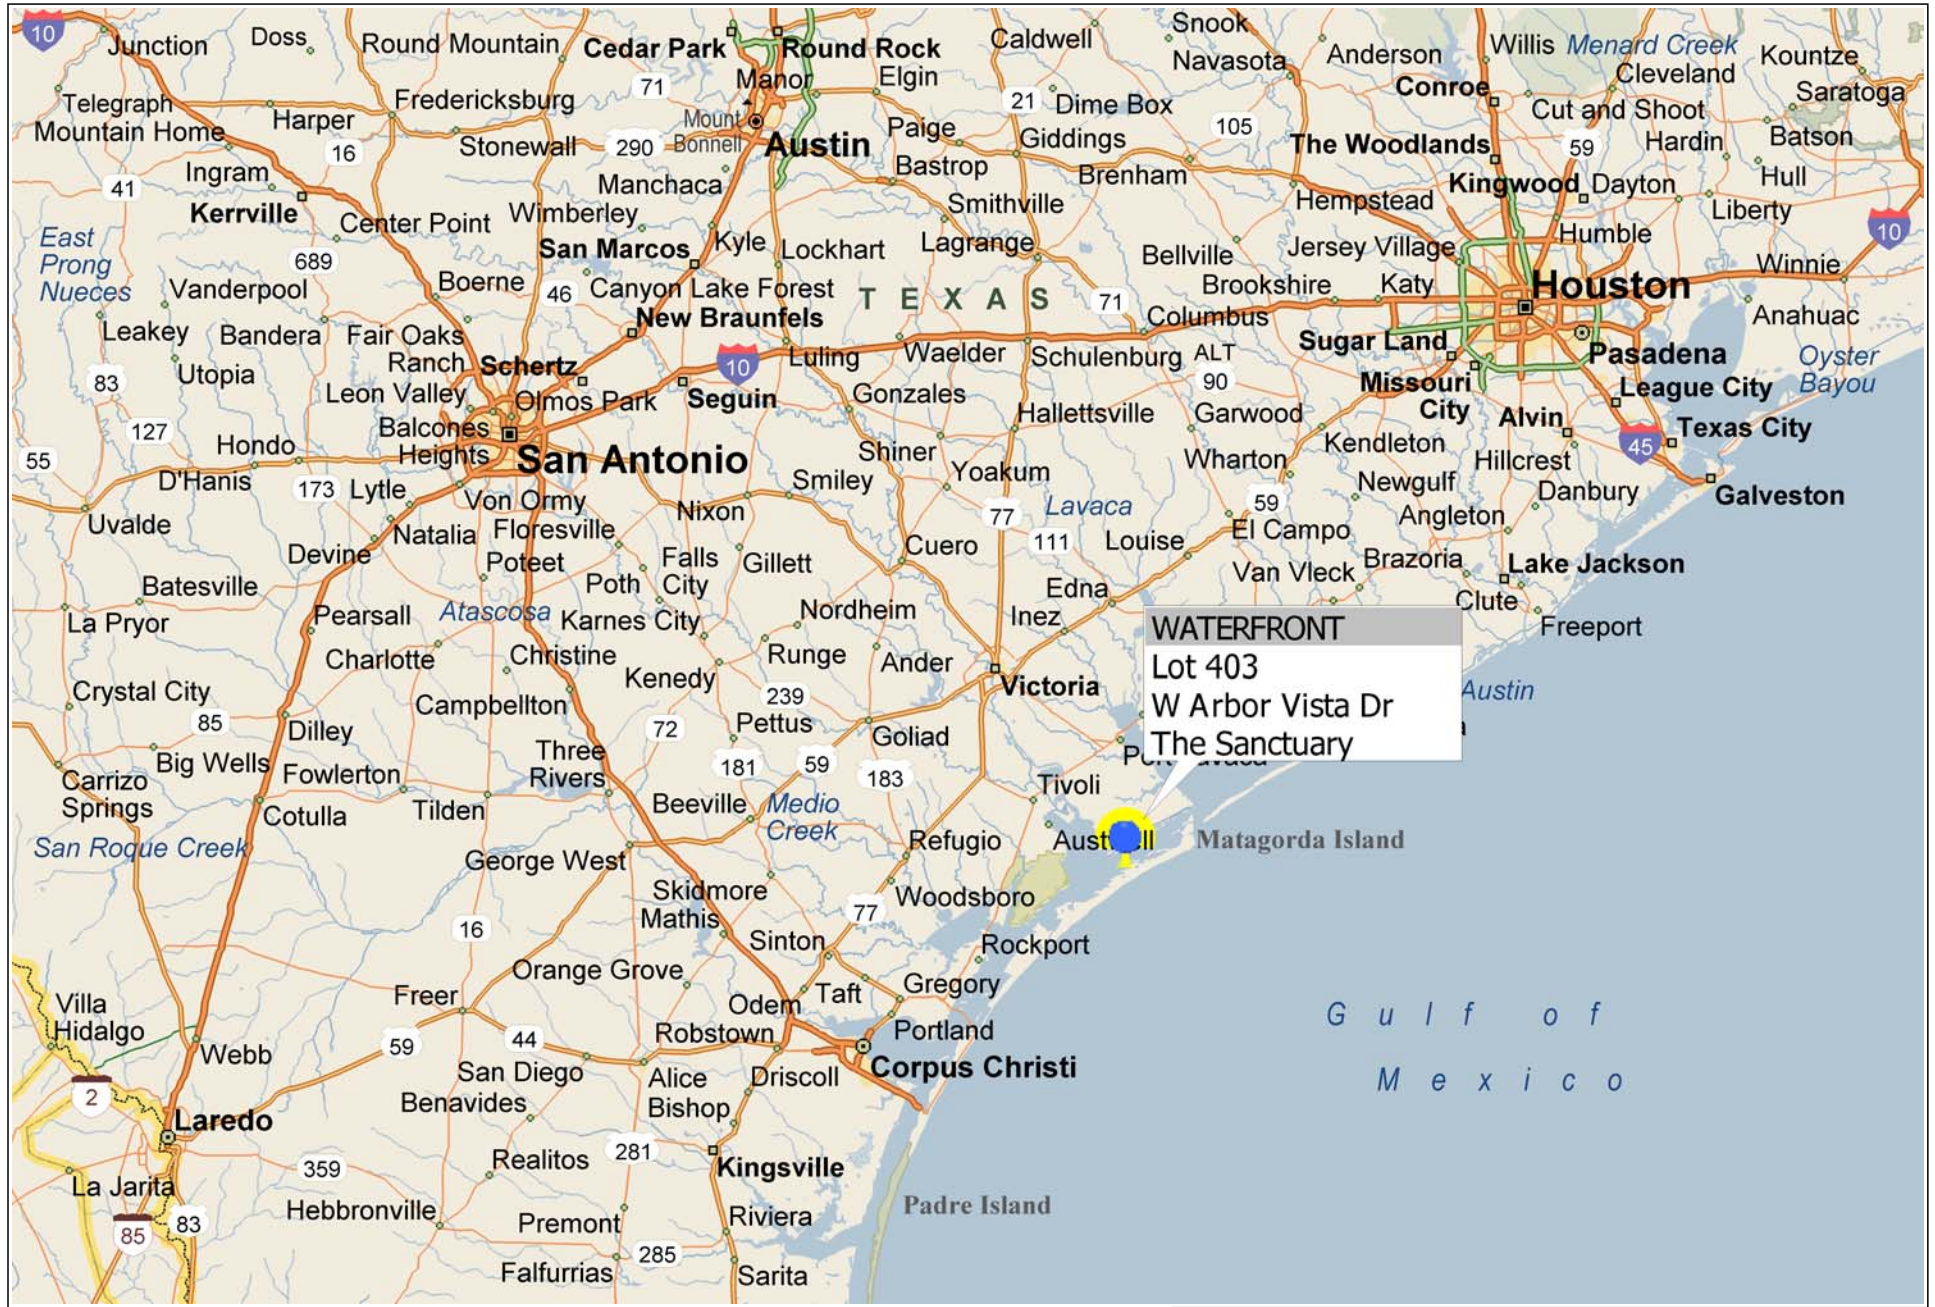

*** HALF-ACRE WATERFRONT *** Lot 403 W Arbor Vista Dr ~ The Sanctuary

Copyright © and (P) 1988–2010 Microsoft Corporation and/or its suppliers. All rights reserved. <http://www.microsoft.com/mappoint/>
Certain mapping and direction data © 2010 NAVTEQ. All rights reserved. The Data for areas of Canada includes information taken with permission from Canadian authorities, including: © Her Majesty the Queen in Right of Canada, © Queen's Printer for Ontario. NAVTEQ and NAVTEQ ON BOARD are trademarks of NAVTEQ. © 2010 Tele Atlas North America, Inc. All rights reserved. Tele Atlas and Tele Atlas North America are trademarks of Tele Atlas, Inc. © 2010 by Applied Geographic Systems. All rights reserved.

Live Oak Bayou

W LAGO LOOP RD

E LAGO LOOP RD

Central Park

The Sanctuary
Costa Grande

East Tidal Lake

E BUCCINUNDY BAY

West Tidal Lake

E ARBOR VISTA

Gulf Intracoastal Waterway

VENICE CT

W ARBOR VISTA

Gulf Intracoastal Waterway

Gulf Intracoastal Waterway

W TUSCANY WAY

CHAVEZWAY

SANCTUARY LAKES DR

WARBOR VISTA

WARBOR VISTA