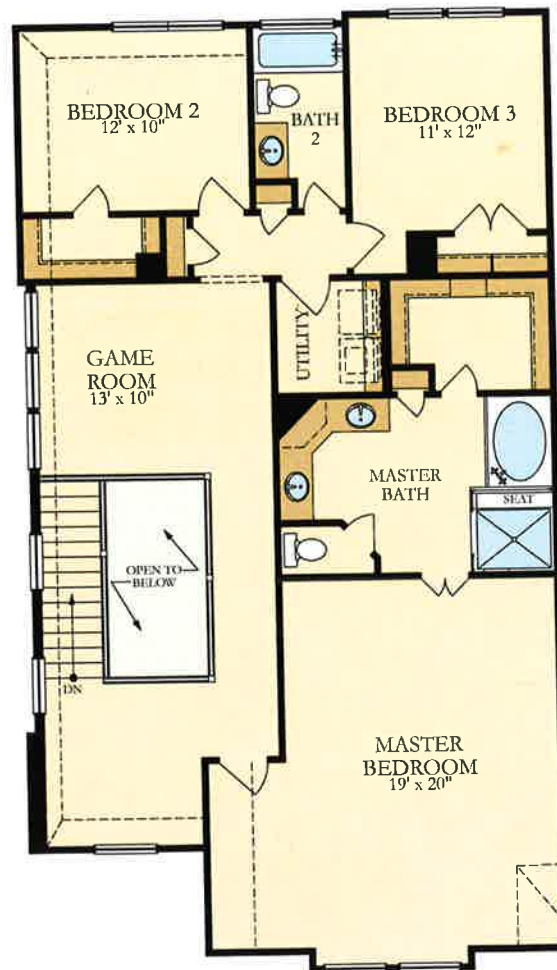

Burgundy 2291

Vintage Villas Collection

Grand Central Park

2,024 Sq. Ft.

3 Bedrooms

2.5 Baths

2 Car Garage

Options:

First Floor

Second Floor

VILLAGEBUILDERS.COM

Plans and elevations/renderings are artist's concept and may contain options or features which are not standard on all models. These renderings are solely for illustrative purposes and should never be relied upon. Garage sizes may vary from home to home and may not accommodate all vehicles. Stated dimensions and/or square footages are approximate and should not be used as representation of the home's precise or actual size. Any statement, verbal or written, regarding "under air" or "finished area" or any other description or modifier of the square footage size of any home is a shorthand description of the manner in which the square footage was estimated and should not be construed to indicate certainty. While Supplies Last. Void Where Prohibited By Law. Copyright © 2016 Lennar Corporation. All rights reserved. Village Builders, the Village Builders logo are registered service marks or service marks of Lennar Corporation and/or its subsidiaries. (14247) 09/12/2017.