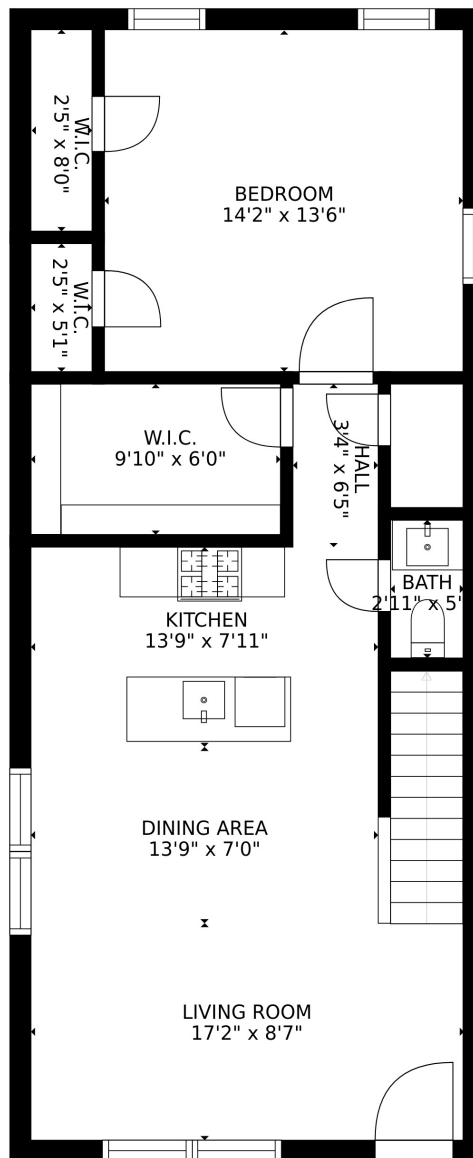

FLOOR 1

FLOOR 2

Estimated areas

GLA FLOOR 1: 0 sq. ft, excluded 816 sq. ft
 GLA FLOOR 2: 938 sq. ft, excluded 0 sq. ft
 Total GLA 938 sq. ft, total scanned area 1754 sq. ft

SIZES AND DIMENSIONS ARE APPROXIMATE, ACTUAL MAY VARY.

Estimated areas

GLA FLOOR 1: 0 sq. ft, excluded 816 sq. ft
 GLA FLOOR 2: 938 sq. ft, excluded 0 sq. ft
 Total GLA 938 sq. ft, total scanned area 1754 sq. ft

SIZES AND DIMENSIONS ARE APPROXIMATE, ACTUAL MAY VARY.