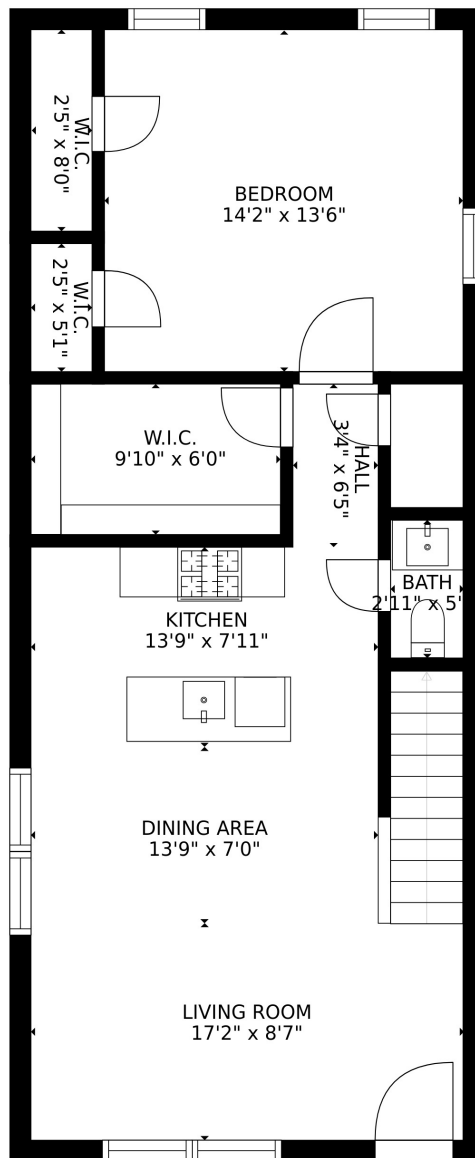

FLOOR 1

FLOOR 2

Estimated areas

GLA FLOOR 1: 0 sq. ft, excluded 816 sq. ft
 GLA FLOOR 2: 938 sq. ft, excluded 0 sq. ft
 Total GLA 938 sq. ft, total scanned area 1754 sq. ft

SIZES AND DIMENSIONS ARE APPROXIMATE, ACTUAL MAY VARY.

Estimated areas

GLA FLOOR 1: 0 sq. ft, excluded 816 sq. ft
 GLA FLOOR 2: 938 sq. ft, excluded 0 sq. ft
 Total GLA 938 sq. ft, total scanned area 1754 sq. ft

SIZES AND DIMENSIONS ARE APPROXIMATE, ACTUAL MAY VARY.