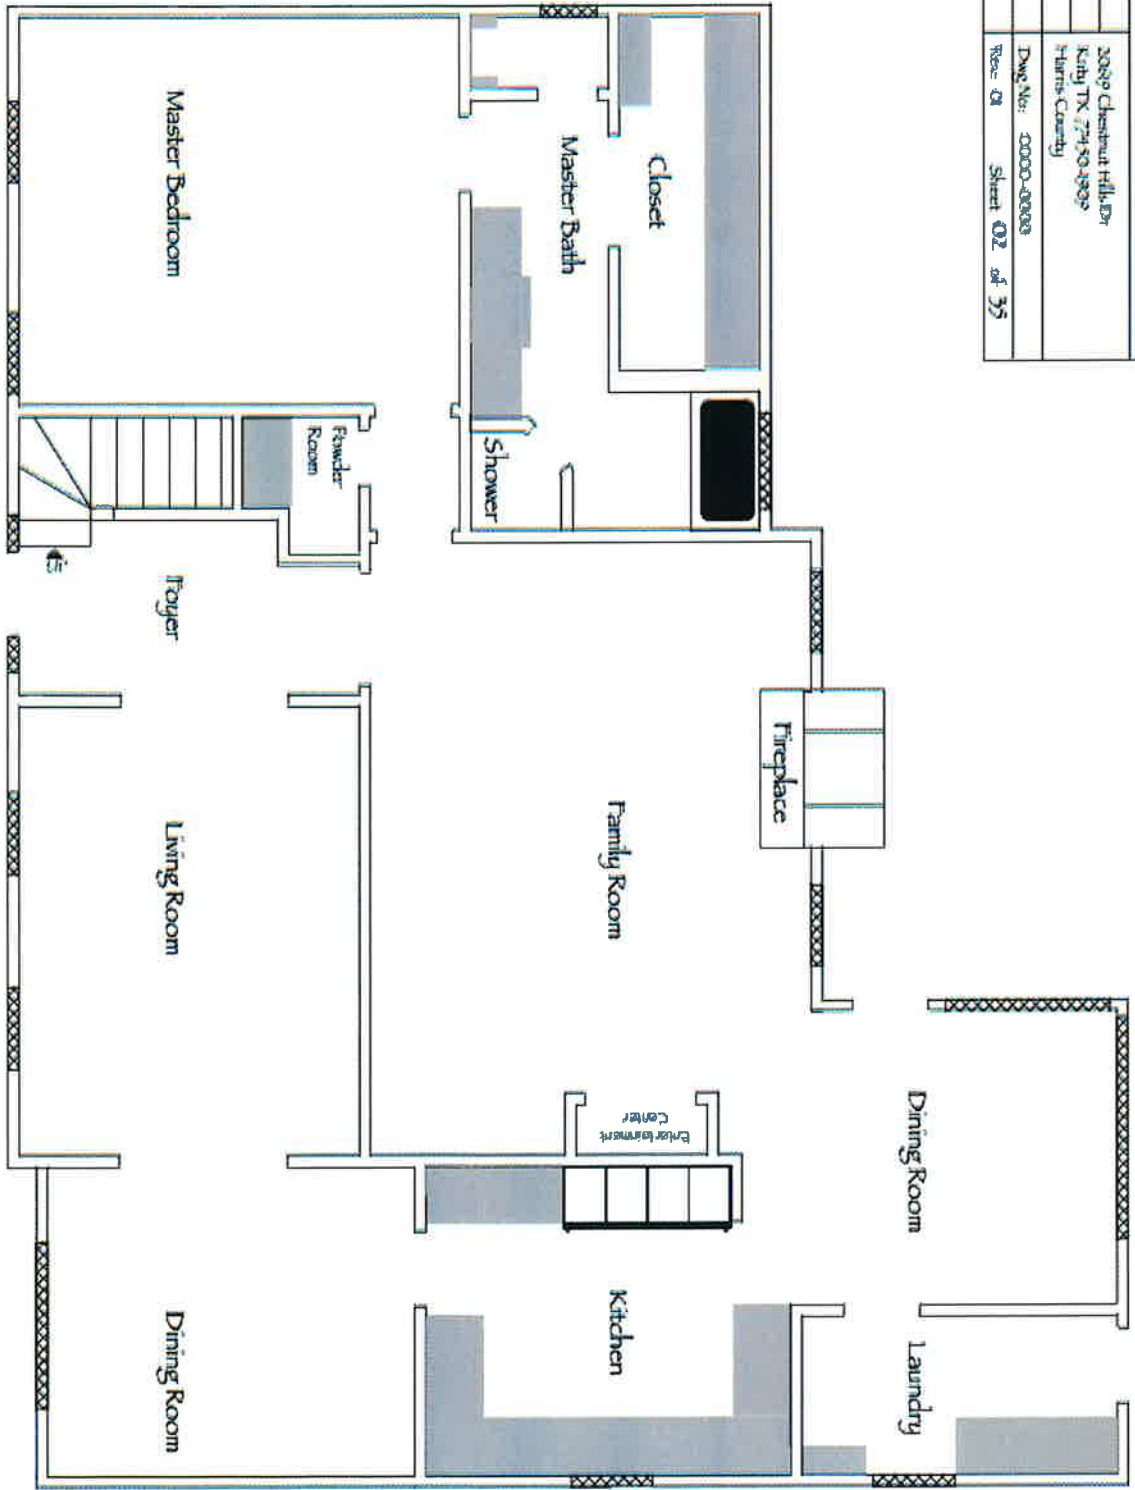

1st Floor

Drawn By: Harold Garrard	20089 Chestnut Hills Dr
Latitude: 29.780674	Katy TX 77450-4939
Longitude: -95.290775	Harris County
Elevation: 120 ft	Dwg No: 0000-00000
Scale: 3/4" = 1'	Rev: 01 Sheet 02 of 35

2nd Floor

Drawn By: Harold Garrard	20619 Chestnut Hills Dr
Latitude: 29.780674	Katy TX 77450-1909
Longitude: -97.790715	Harris County
Elevation: 120 ft	Dwg No: 0000-00000
Scale: 3/4" = 1'	Rev: 01 Sheet: 03 of 35