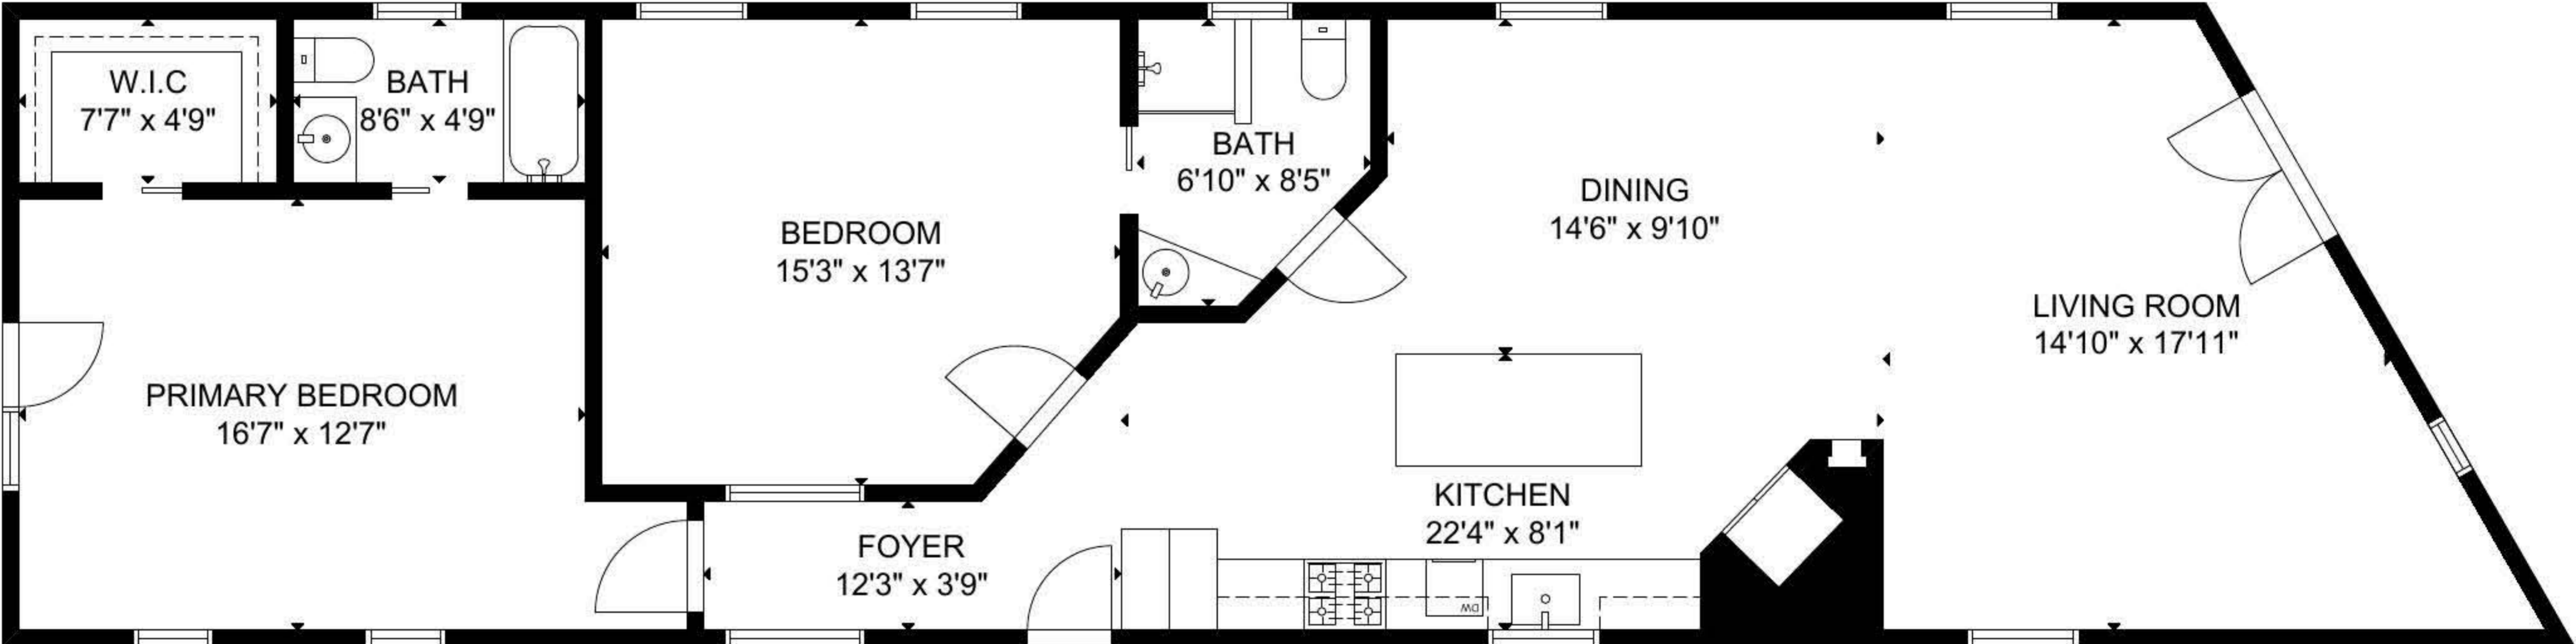

834 W 27th St Houston TX 77008

FLOOR 1

GROSS INTERNAL AREA
TOTAL: 1,232 sq ft
FLOOR 1: 1,232 sq ft
EXCLUDED AREA: GARAGE: 366 sq ft
SIZE AND DIMENSIONS ARE APPROXIMATE, ACTUAL MAY VARY.