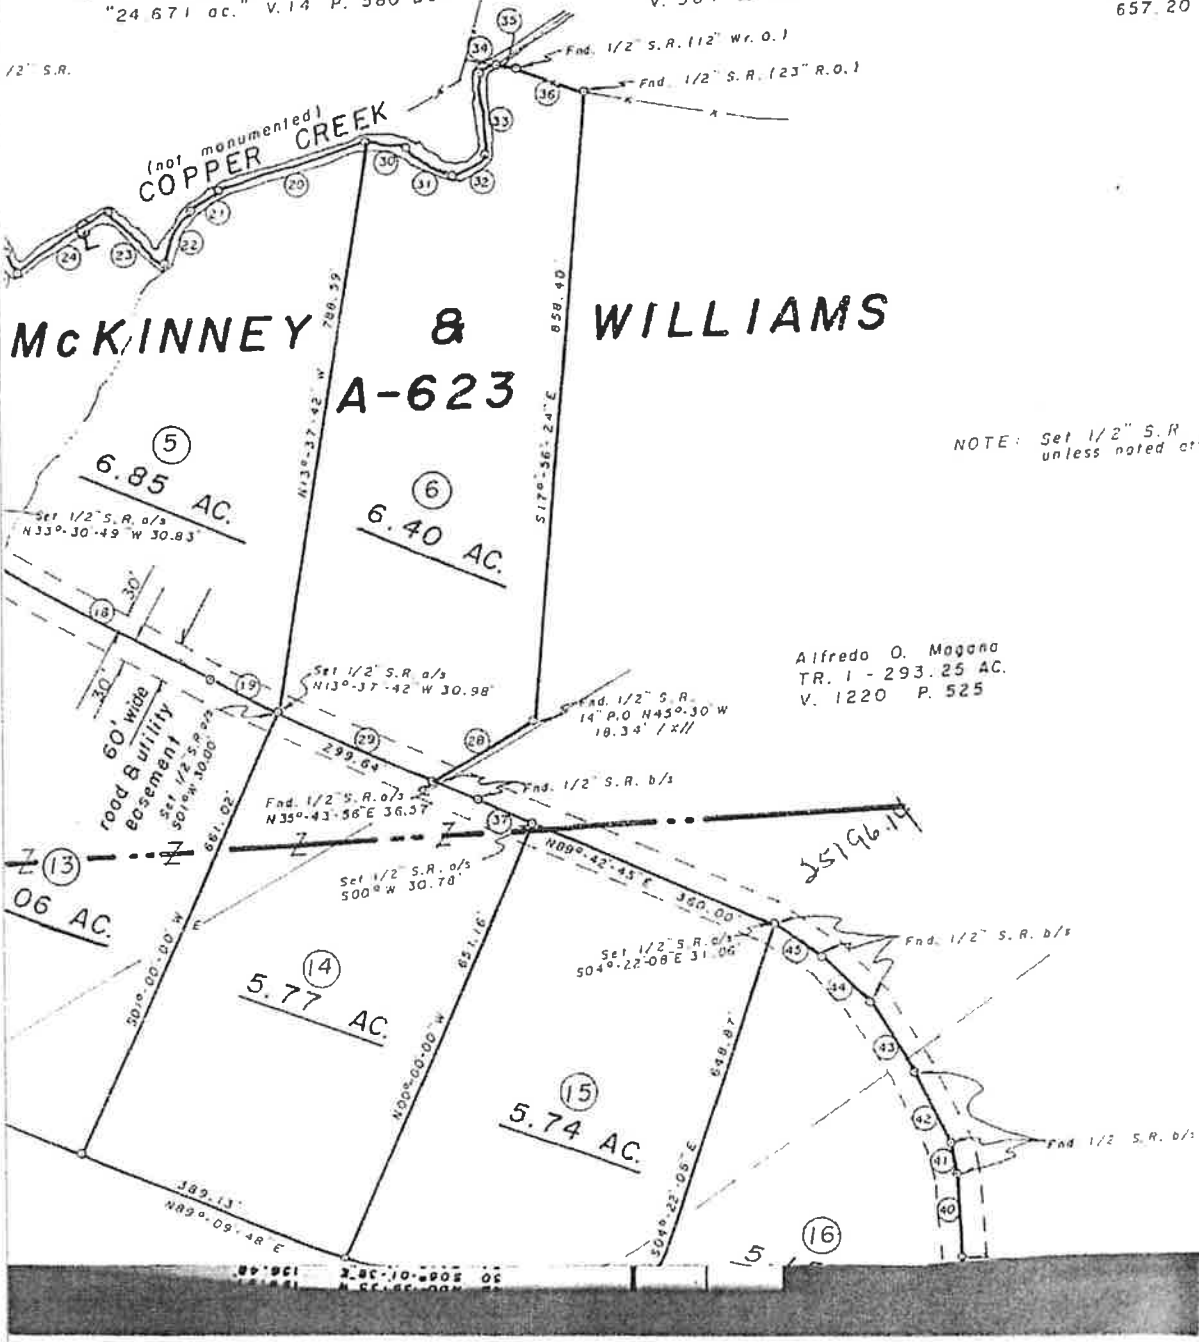

L. J. Landry " 33 ac " V. 788 P. 215
 "24 671 ac." V. 14 P. 580 DCM

Jack Helmcamp
 "TR. 3-44.3 ac."
 V. 584 P. 477

Bearings
 657.20

1/2" S.R.

NOTE: Set 1/2" S.R. unless noted cr'

Alfredo O. Magana
 TR. 1 - 293.25 AC.
 V. 1220 P. 525