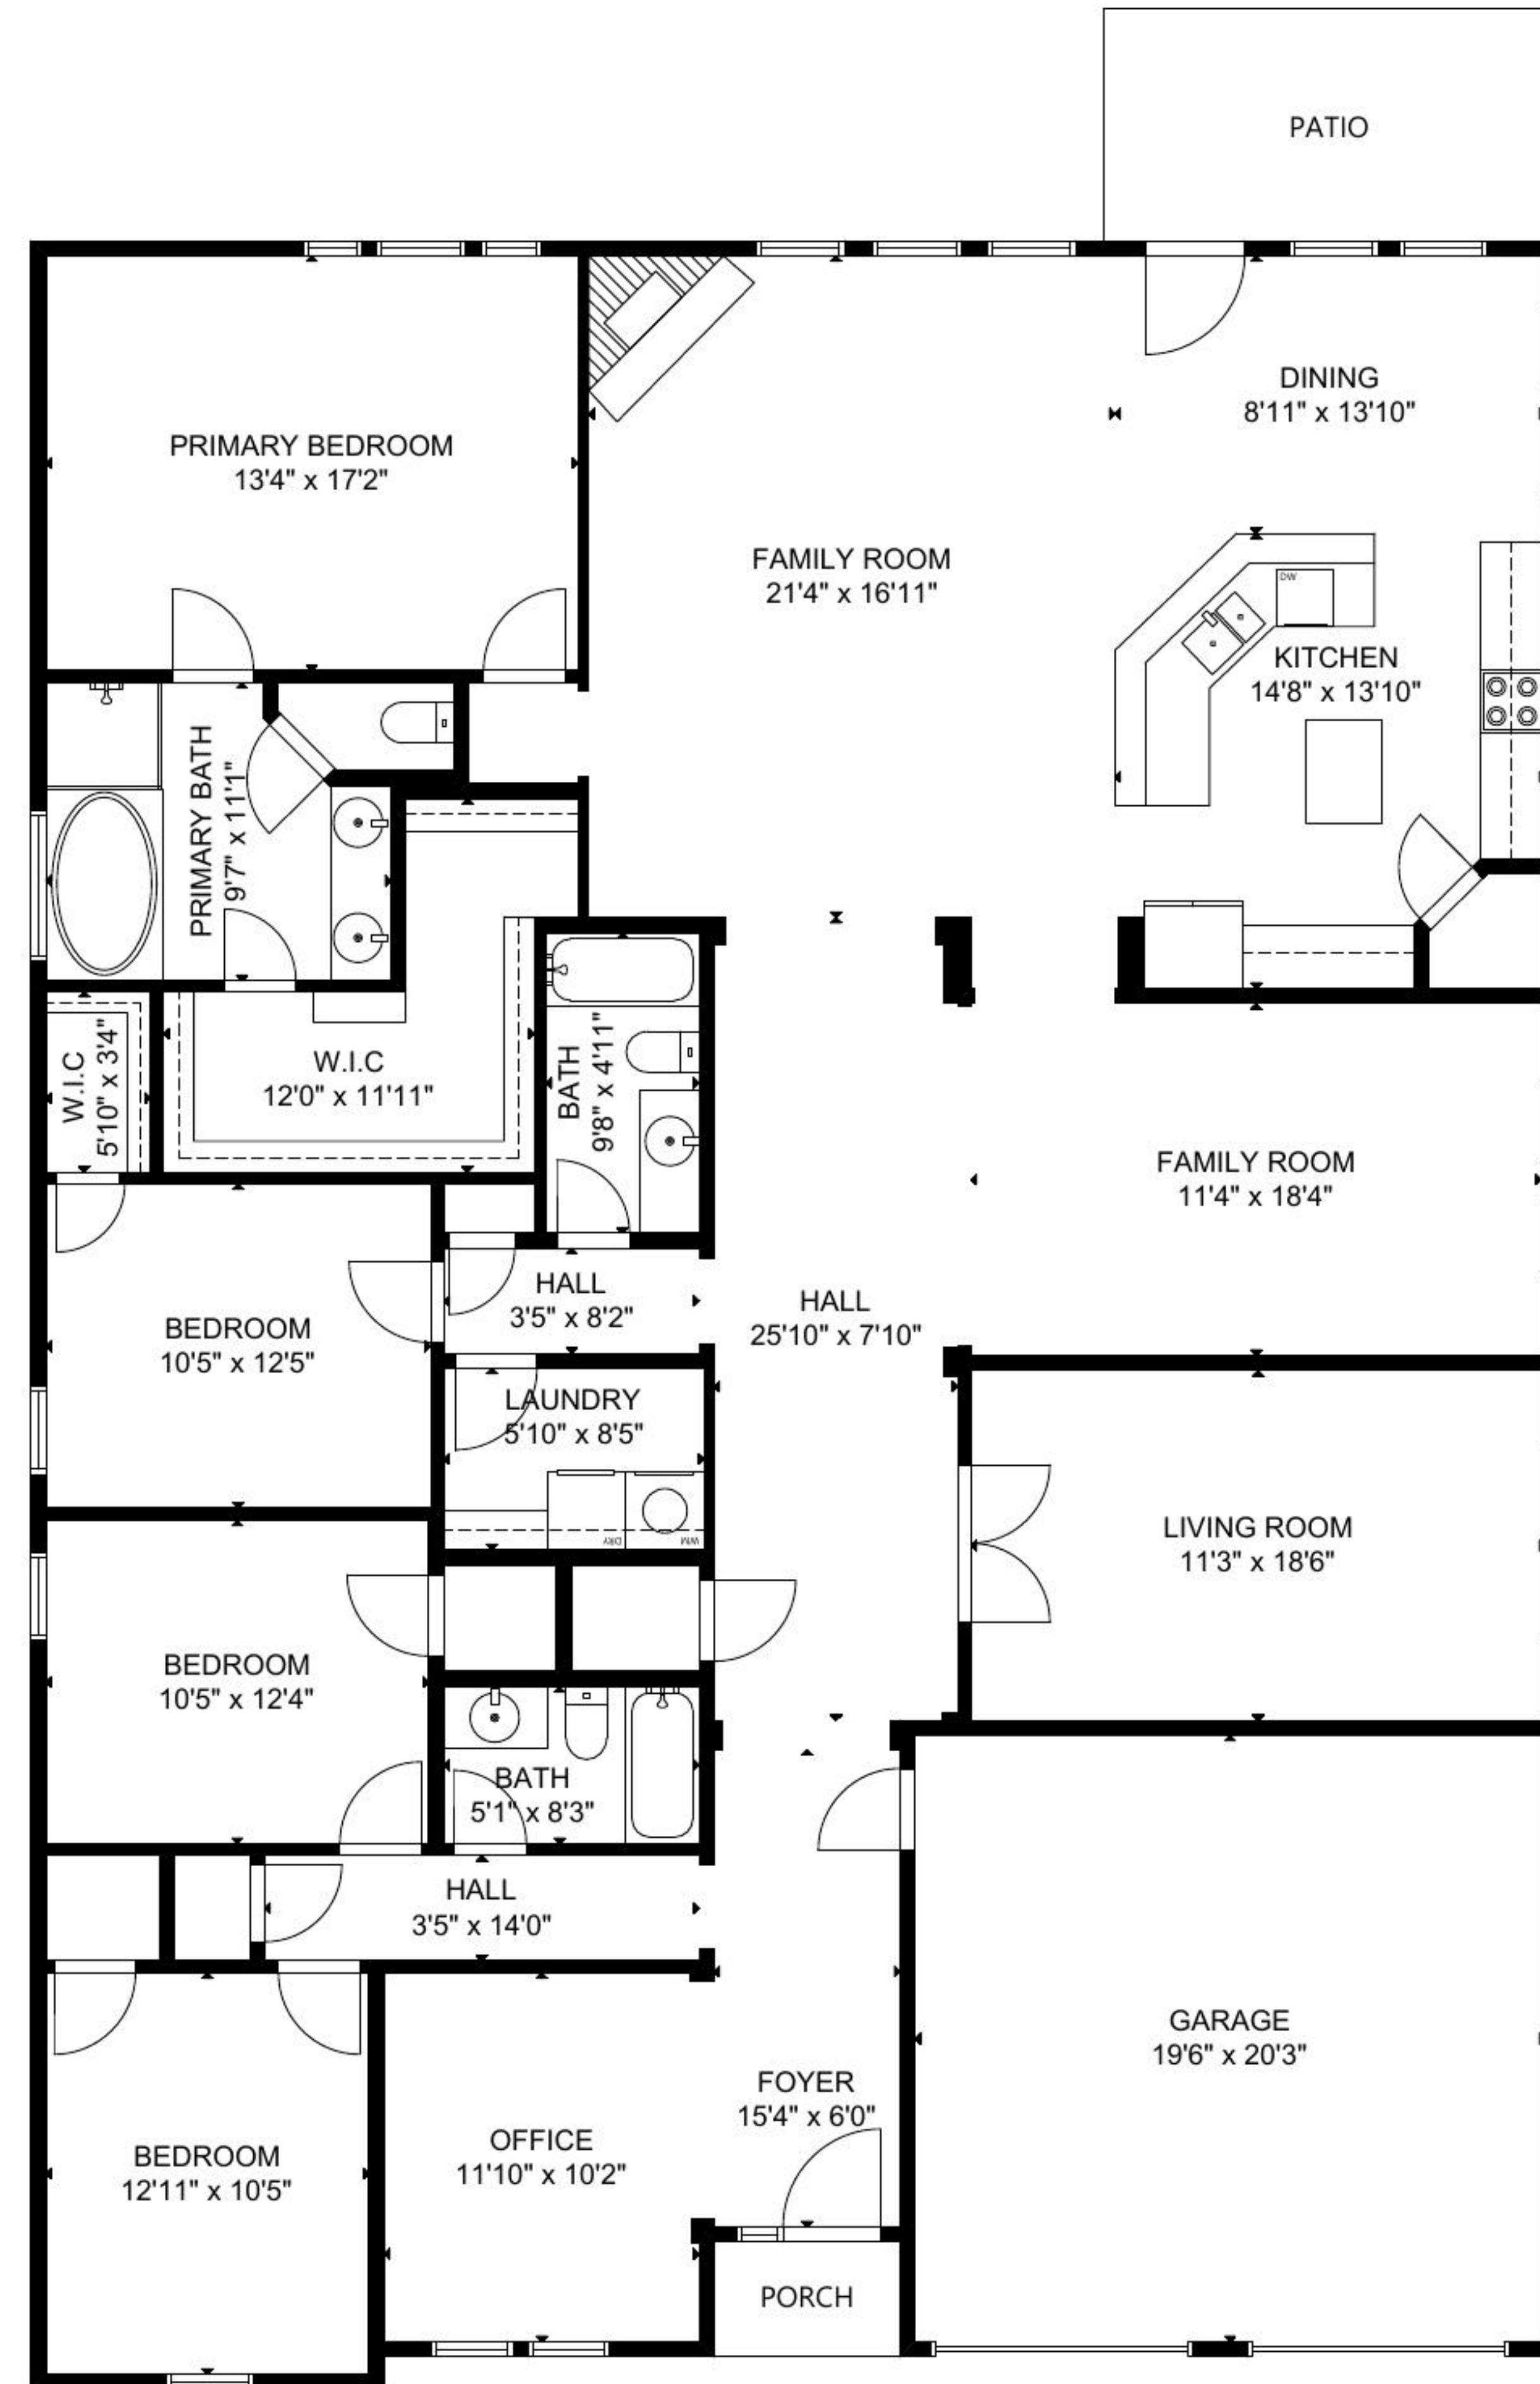

13615 Silent Walk Pearland TX 77584

GROSS INTERNAL AREA

TOTAL: 2,810 sq ft

FLOOR 1: 2,810 sq ft

EXCLUDED AREA: GARAGE: 396 sq ft

SIZE AND DIMENSIONS ARE APPROXIMATE, ACTUAL MAY VARY.