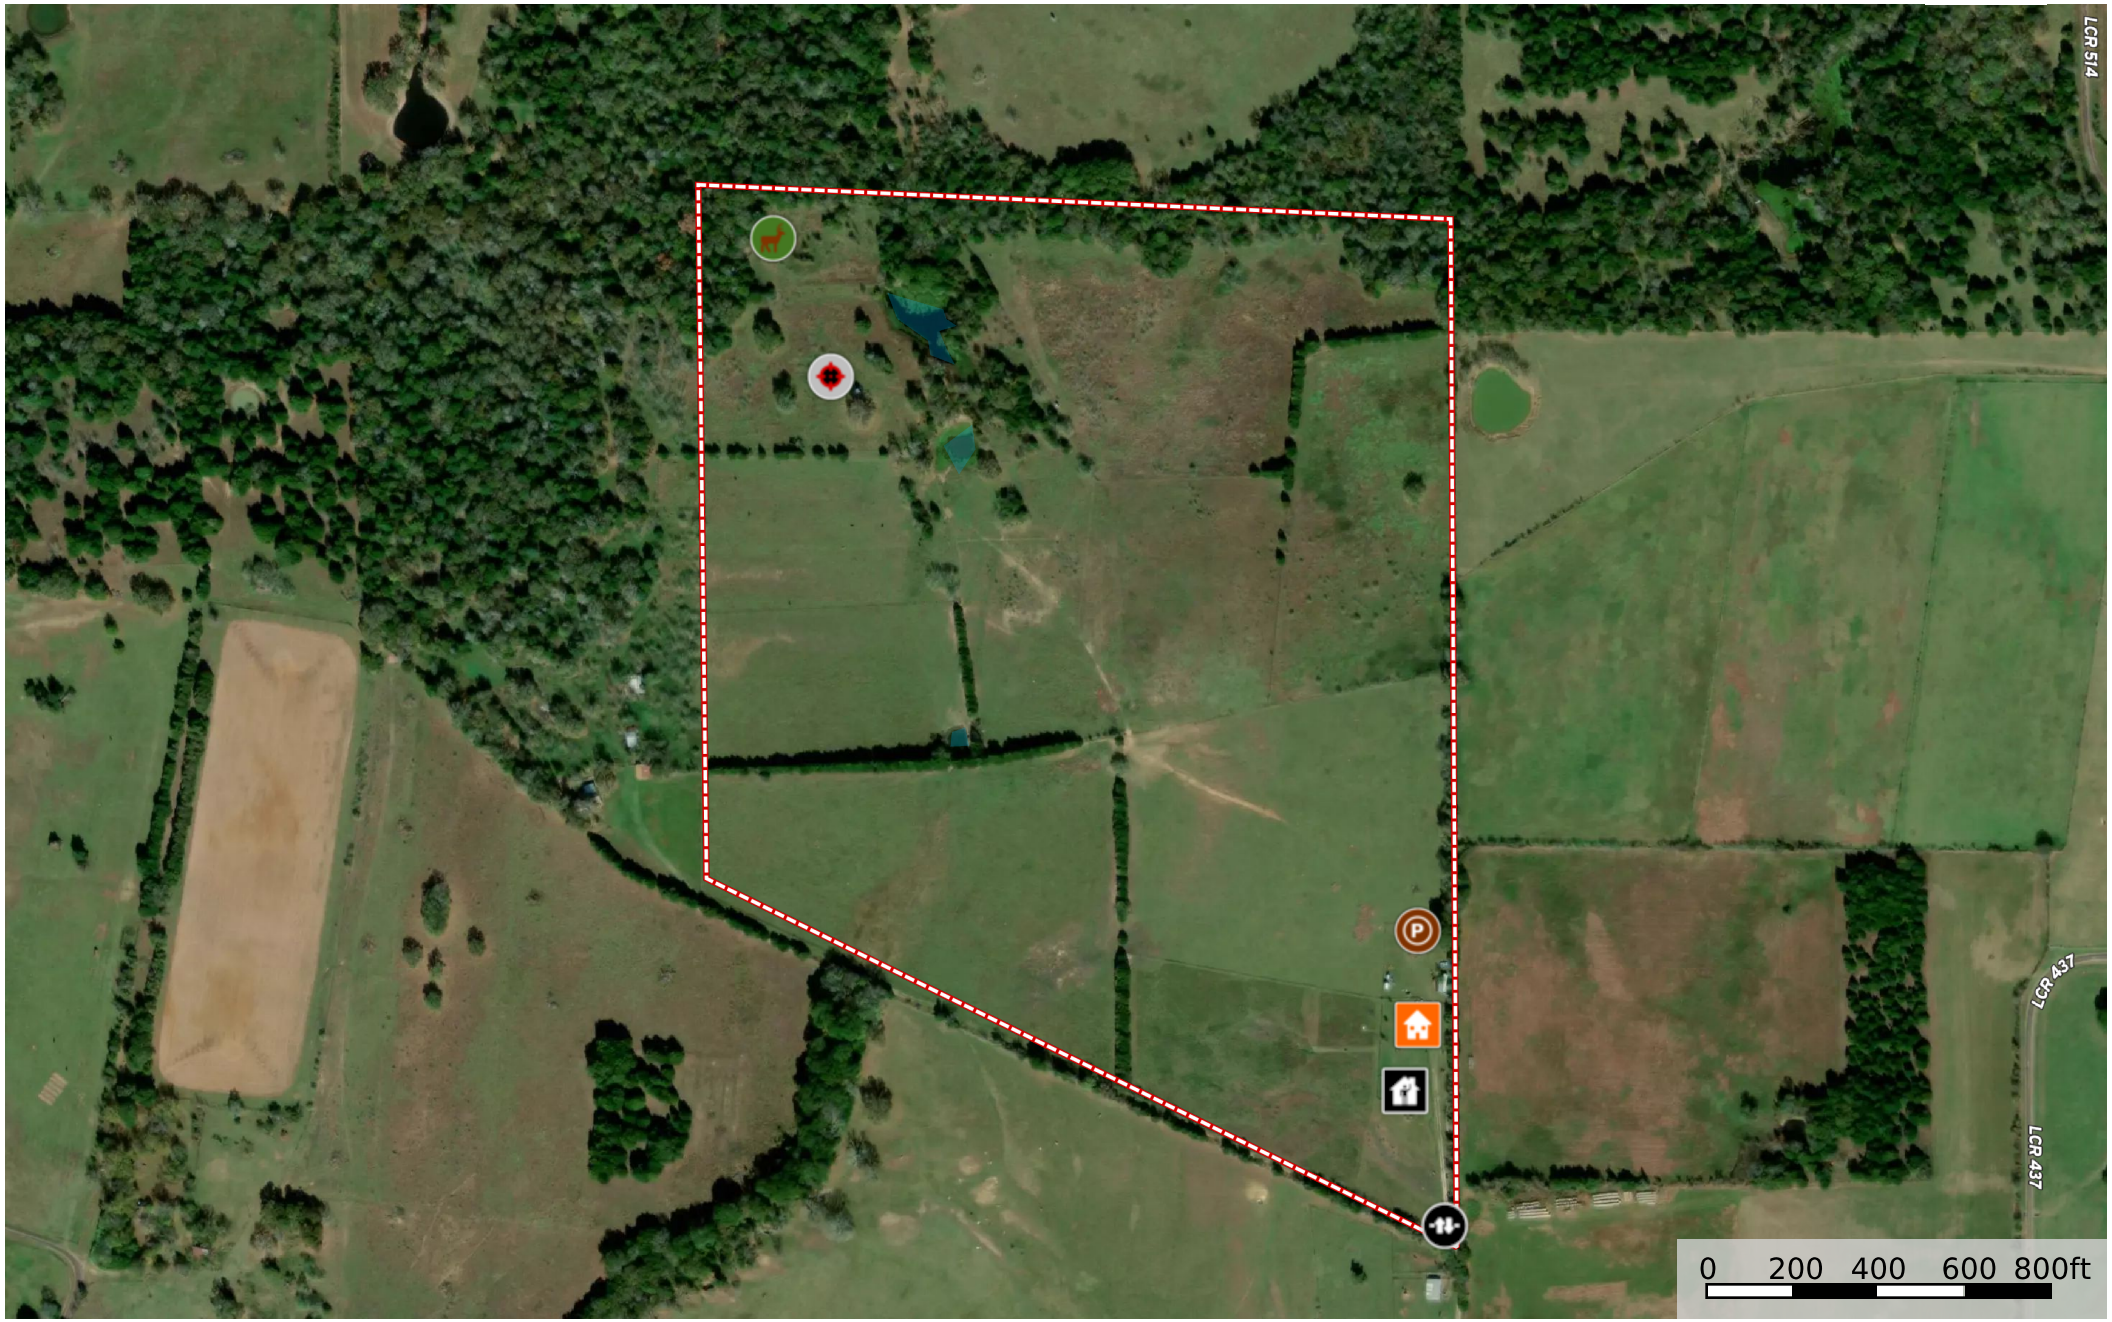

# National Champion

Texas, 80 AC +/-

- Blind
- Gate
- Feeder
- Foreman's House
- Pens
- House
- Pond / Tank
- Boundary