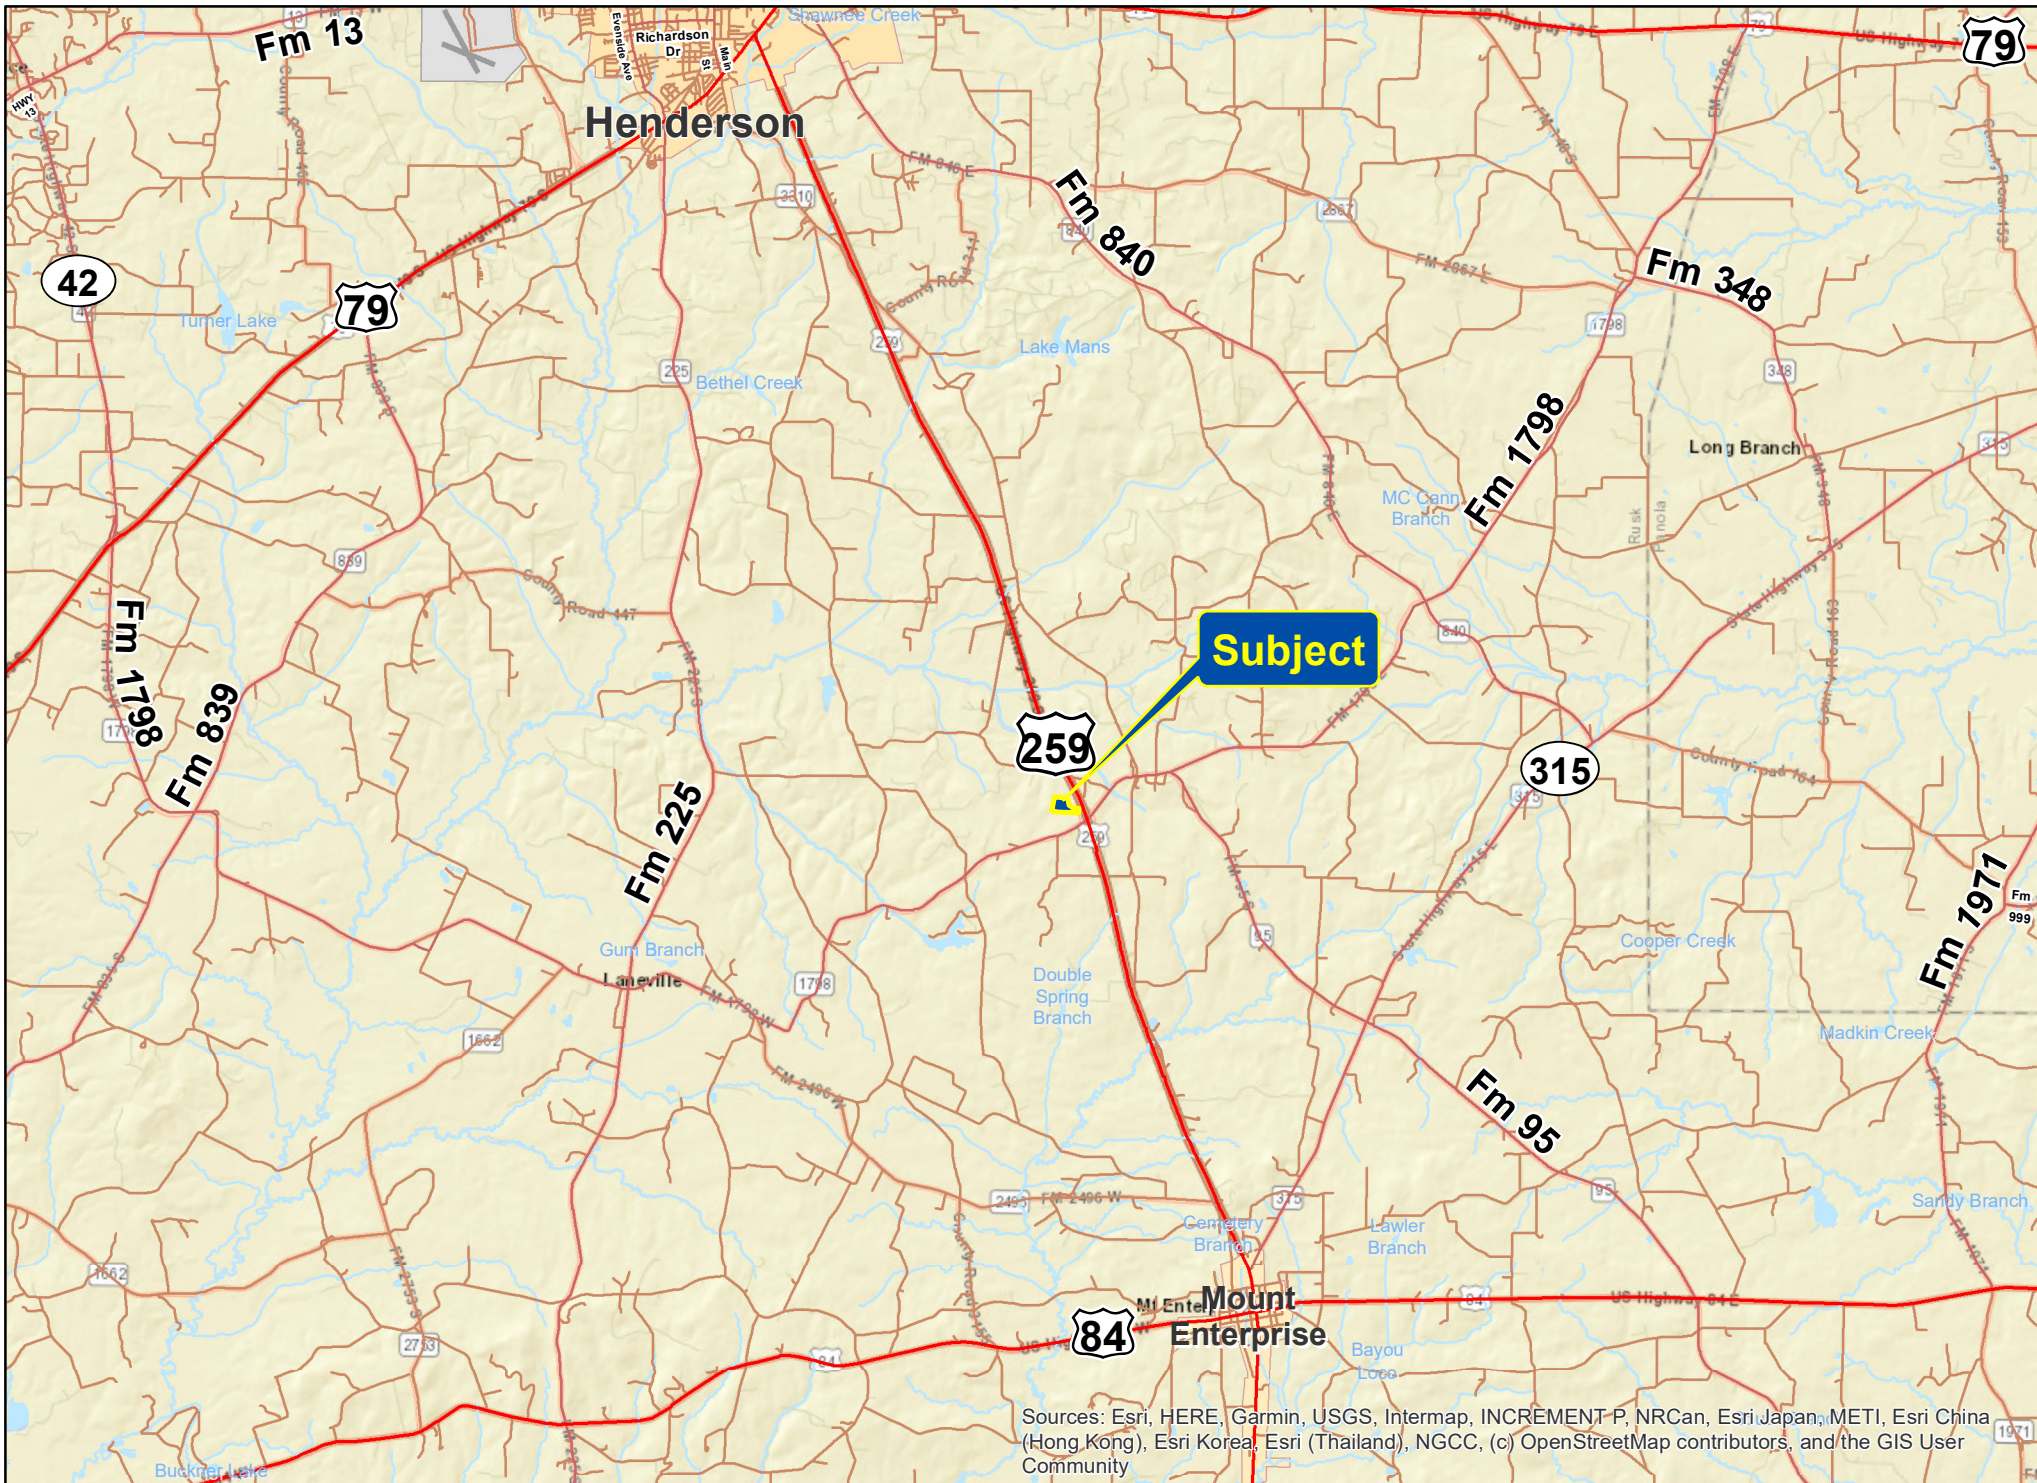

25.6 Acres | 11162 US 259 S | Rusk Co., Texas

For illustration purposes only.

Sources: Esri, HERE, Garmin, USGS, Intermap, INCREMENT P, NRCan, Esri Japan, METI, Esri China (Hong Kong), Esri Korea, Esri (Thailand), NGCC, (c) OpenStreetMap contributors, and the GIS User Community

25.6 Acres | 11162 US 259 S | Rusk Co., Texas

For illustration purposes only.