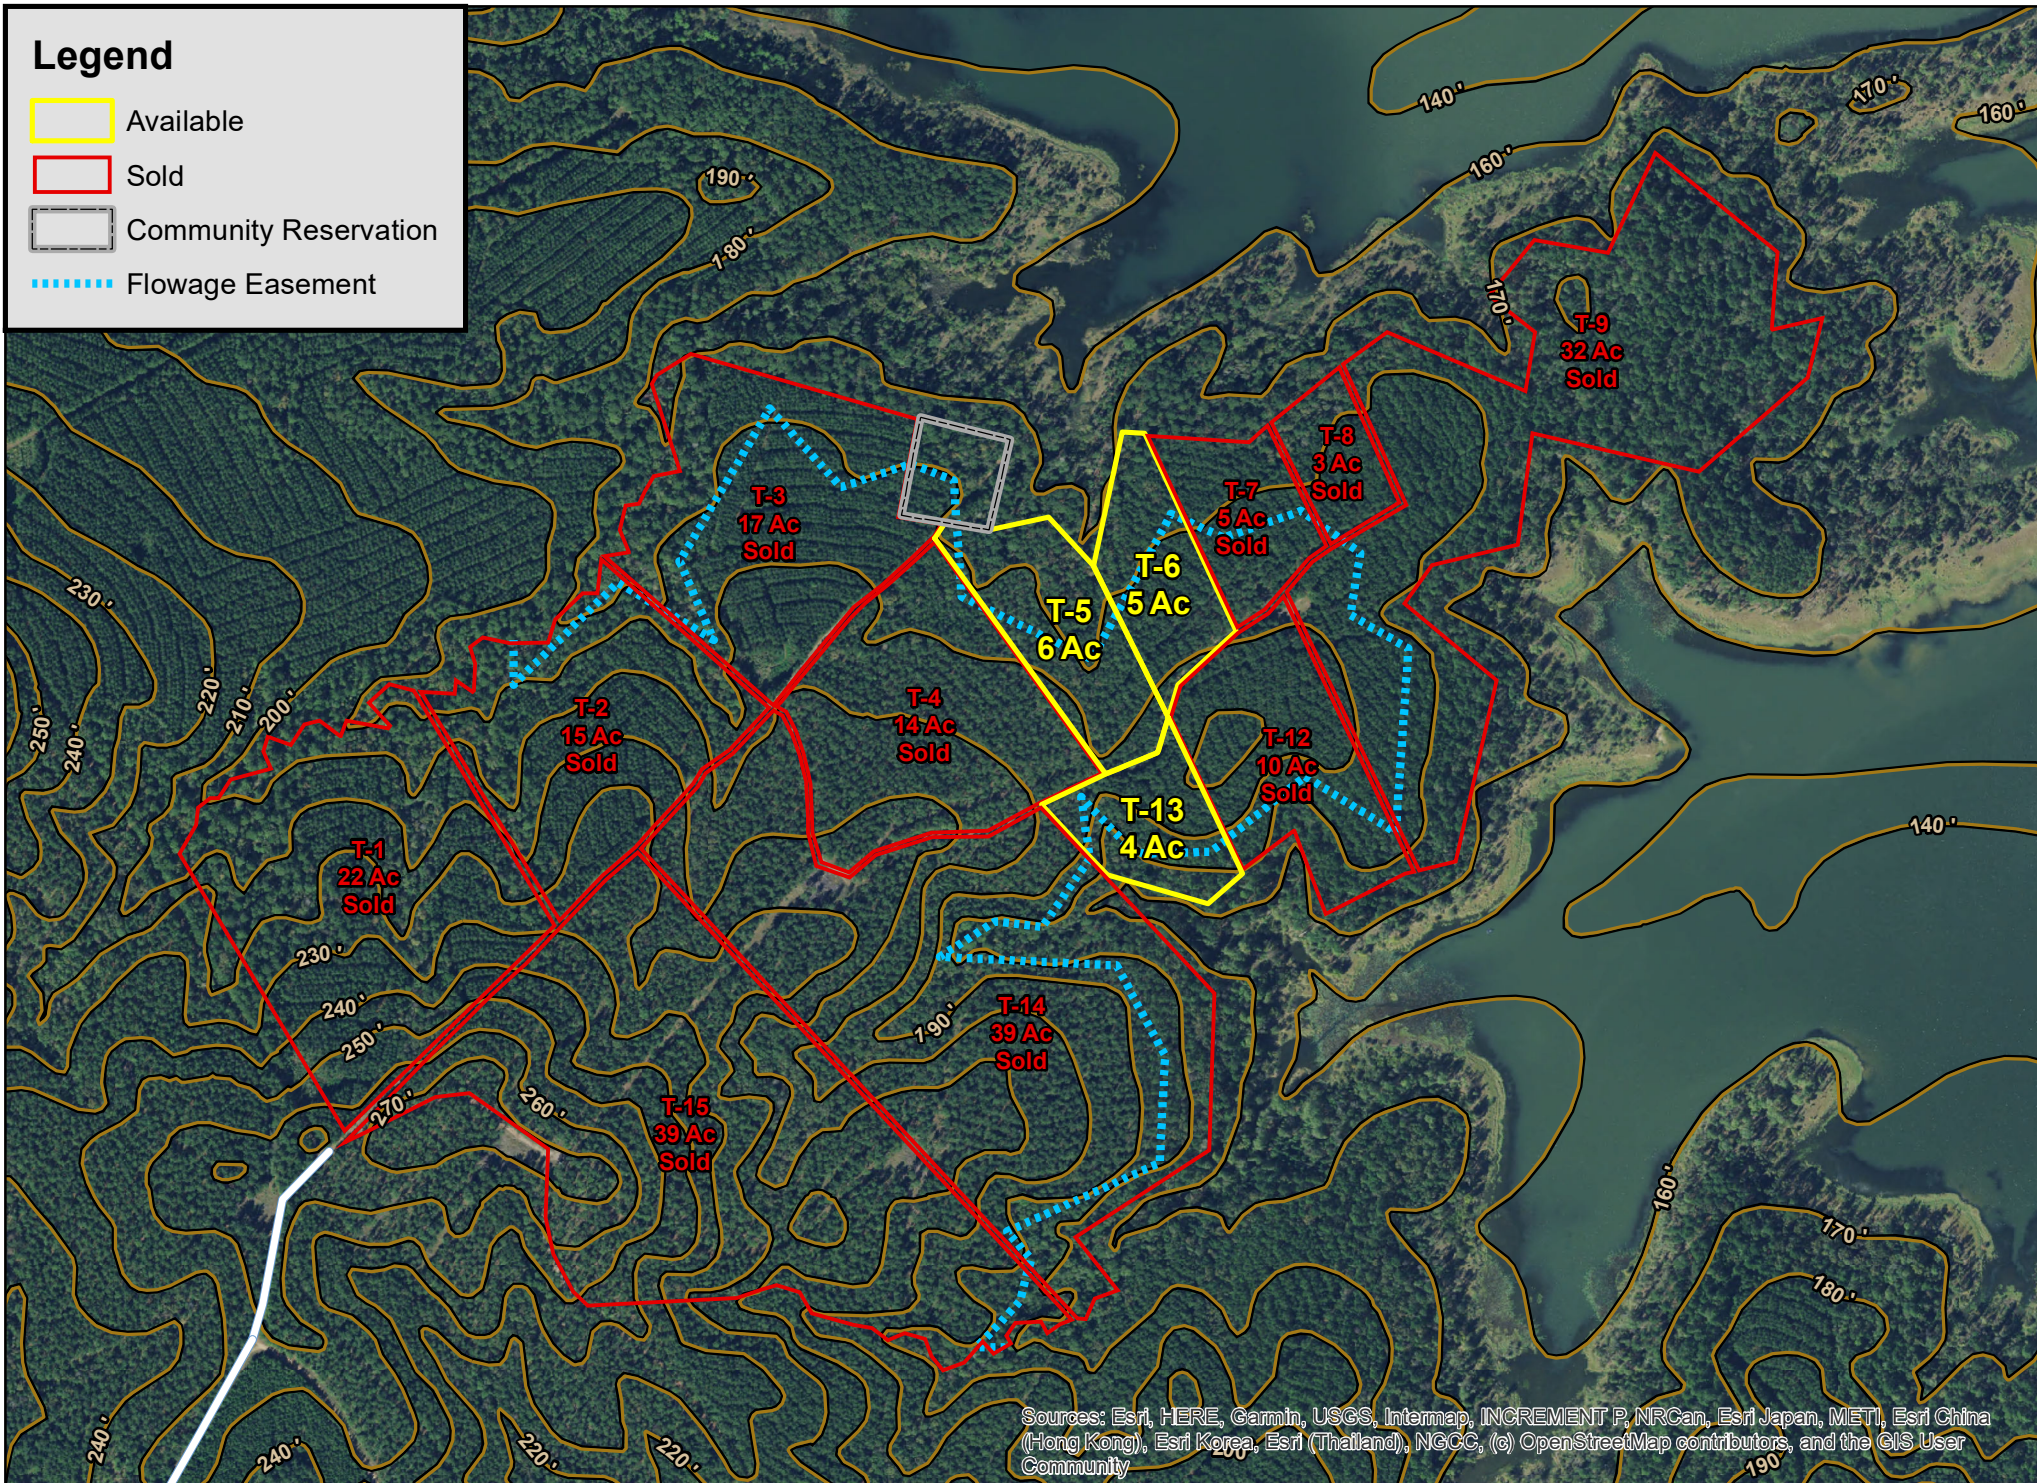

Legend

- Available
- Sold
- Community Reservation
- Flowage Easement

Sources: Esri, HERE, Garmin, USGS, Intermap, INCREMENT P, NRCan, Esri Japan, METI, Esri China (Hong Kong), Esri Korea, Esri (Thailand), NGCC, (c) OpenStreetMap contributors, and the GIS User Community

Lost Wood Point | Sam Rayburn Reservoir

For illustration purposes only.