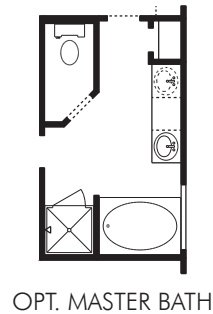

THE KEMPTON • 2,140 Sq. Ft.

- 4 Bedrooms, 2 1/2 Baths
- Master Bedroom Down with Walk-In Closet
- Formal Dining Room
- Gameroom Upstairs

Approved by: 01/26/2015

All square footage is approximate. Anglia Homes reserves the right to change specifications and designs without notice.

THE KEMPTON • 2,140 Sq. Ft.

ELEVATION "A"

ELEVATION "B"

ELEVATION "C"

All elevations and floor plan renderings may vary due to community specific Deed Restrictions, Building Code Requirements or Subdivision Builder Requirements as listed on Design Feature Sheet.