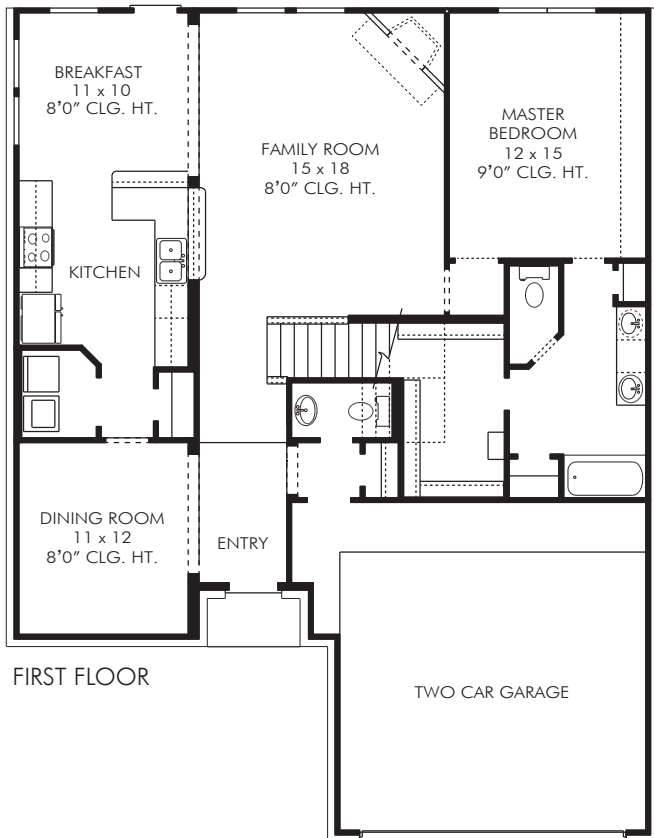

THE KEMPTON • 2,140 Sq. Ft.

- 4 Bedrooms, 2 1/2 Baths
- Master Bedroom Down with Walk-In Closet
- Formal Dining Room
- Gameroom Upstairs

Approved by: 01/26/2015

All square footage is approximate. Anglia Homes reserves the right to change specifications and designs without notice.

THE KEMPTON • 2,140 Sq. Ft.

ELEVATION "A"

ELEVATION "B"

ELEVATION "C"

All elevations and floor plan renderings may vary due to community specific Deed Restrictions, Building Code Requirements or Subdivision Builder Requirements as listed on Design Feature Sheet.