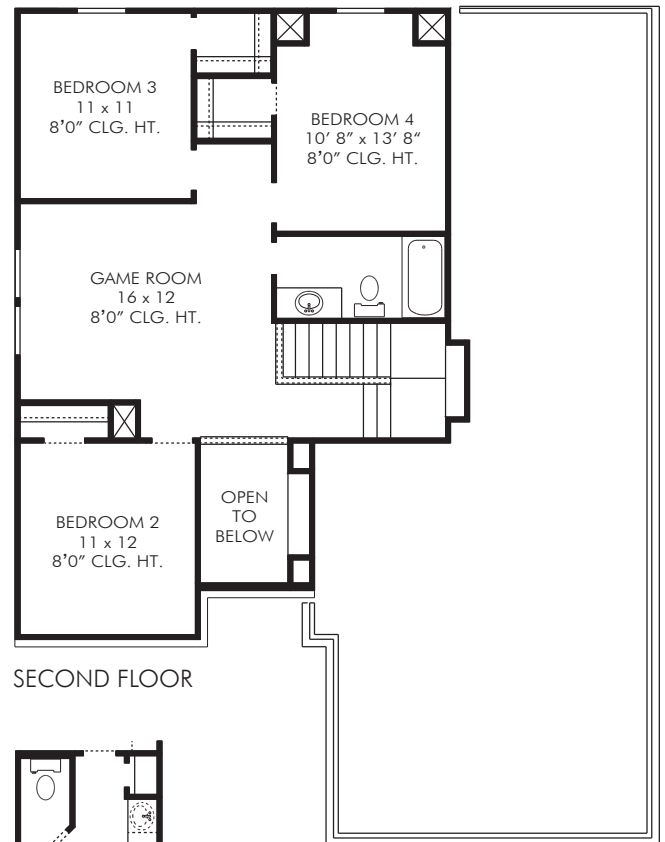

THE KEMPTON • 2,140 Sq. Ft.

- 4 Bedrooms, 2 1/2 Baths
- Master Bedroom Down with Walk-In Closet
- Formal Dining Room
- Gameroom Upstairs

Approved by: 01/26/2015

All square footage is approximate. Anglia Homes reserves the right to change specifications and designs without notice.

THE KEMPTON • 2,140 Sq. Ft.

ELEVATION "A"

ELEVATION "B"

ELEVATION "C"

All elevations and floor plan renderings may vary due to community specific Deed Restrictions, Building Code Requirements or Subdivision Builder Requirements as listed on Design Feature Sheet.