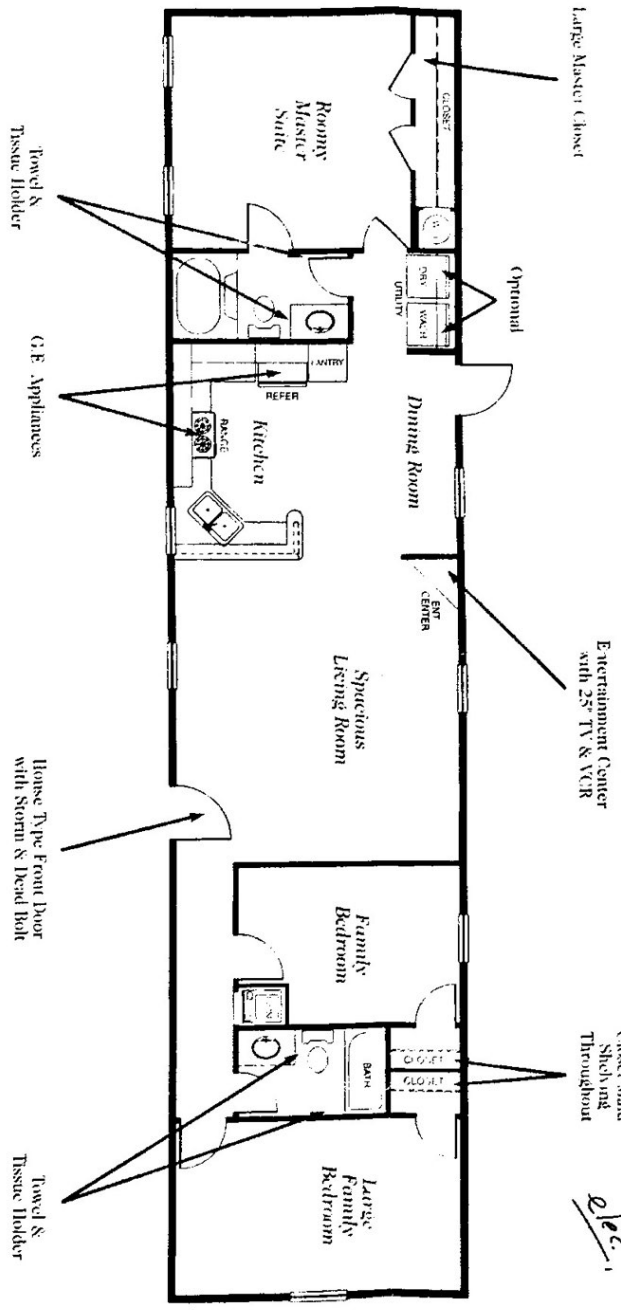

3 Bedroom 2 Bath

Millennium

by *Clayton*

**14 x 68
and 16 x 68
Available**

Closet Maid
Shelving
Throughout

*24,999 incl.
A/C, Stairs, oak, wood
floor, 2 1/2 doors
elec. 175*

CLAYTON HOMES
8877 Gulf Freeway
Houston, TX 77017
(713) 910-4808

Water Shut-Off Valves Throughout Designer Coordinated Decor

Mantel@clayton.com