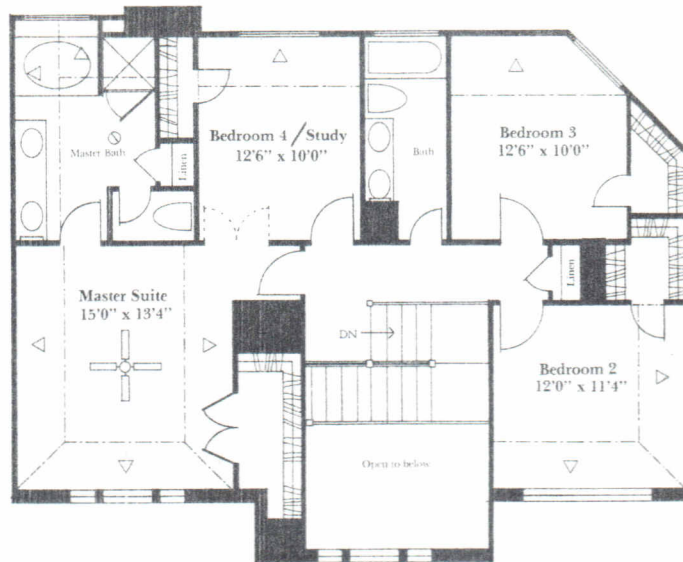

SECOND FLOOR

* Square footage is approximate