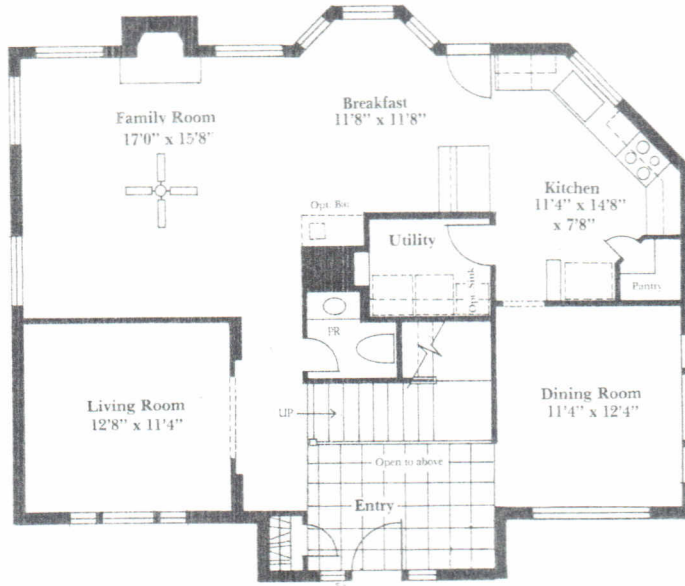

The Hamilton • 2358 Square Feet*

HAMILTON

Special Features

- 2 Story Entry Open To Upper Hall Gallery
- Sloped Ceilings throughout 2nd Floor
- Bay Window/Breakfast Room Adjacent to Convenient Patio Area

GROUND FLOOR