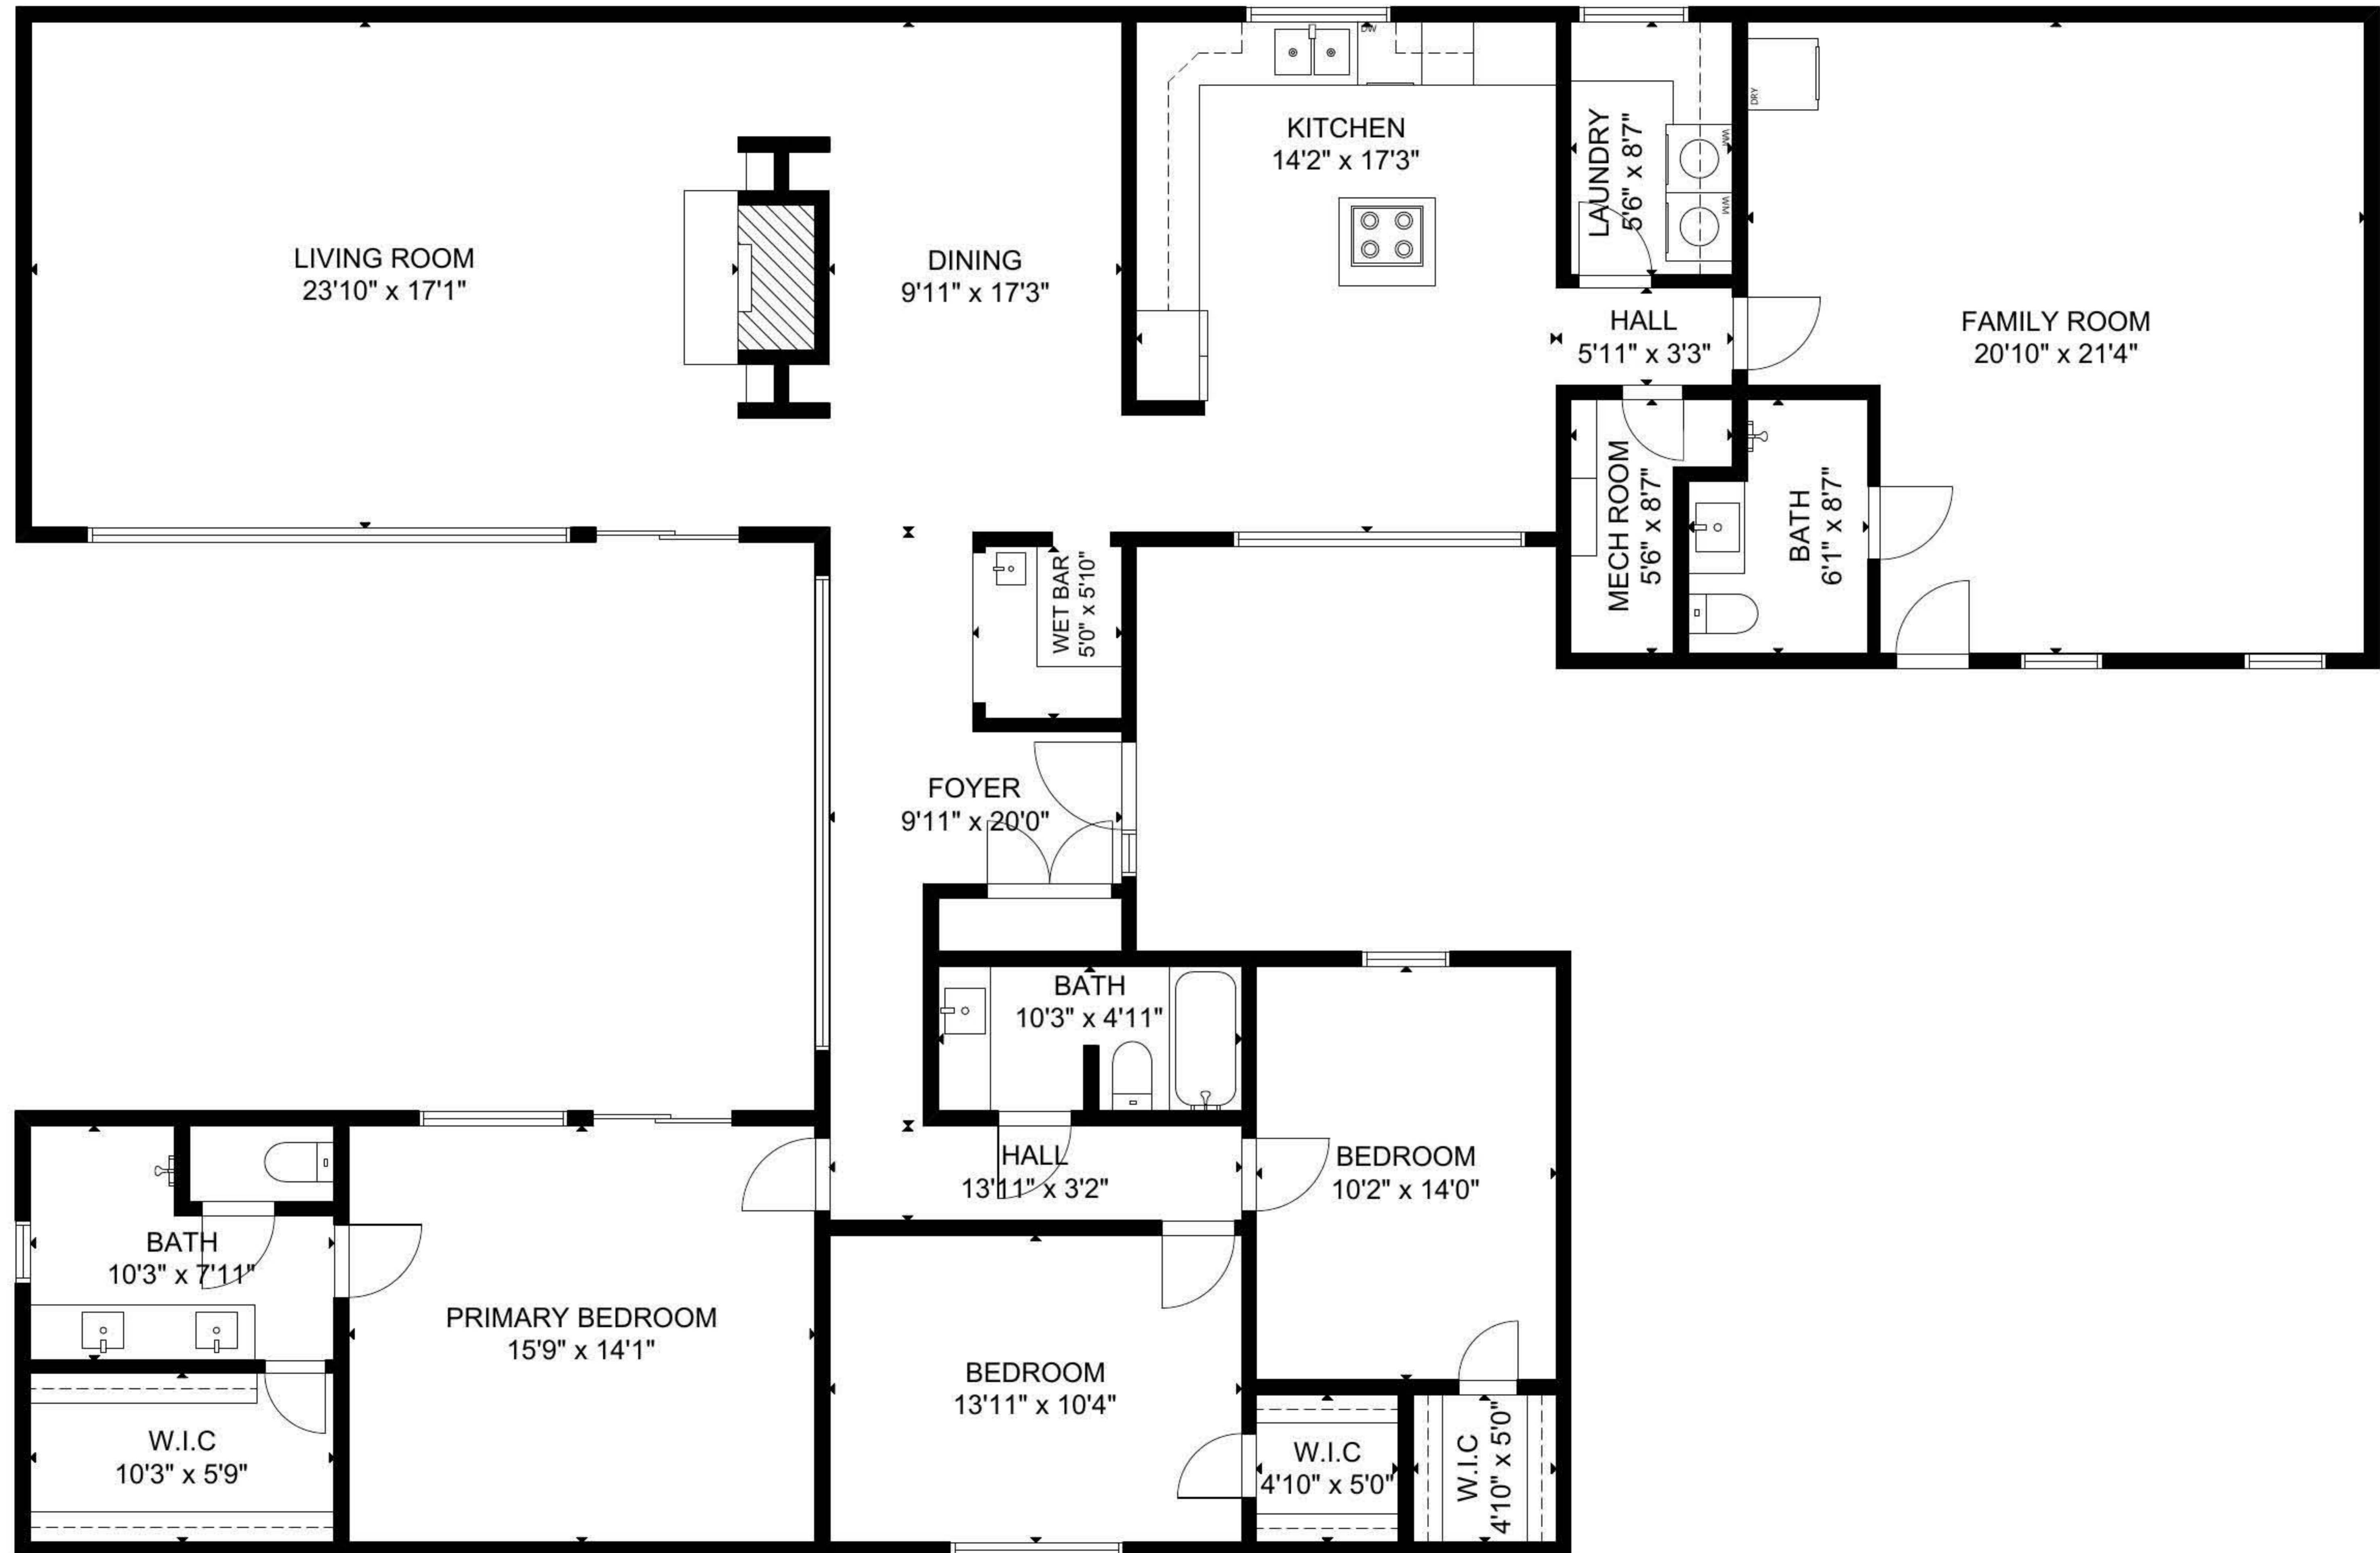

12203 Briar Forest Dr Houston TX 77077

FLOOR 1

GROSS INTERNAL AREA
TOTAL: 2,464 sq ft
FLOOR 1: 2,464 sq ft

SIZE AND DIMENSIONS ARE APPROXIMATE, ACTUAL MAY VARY.