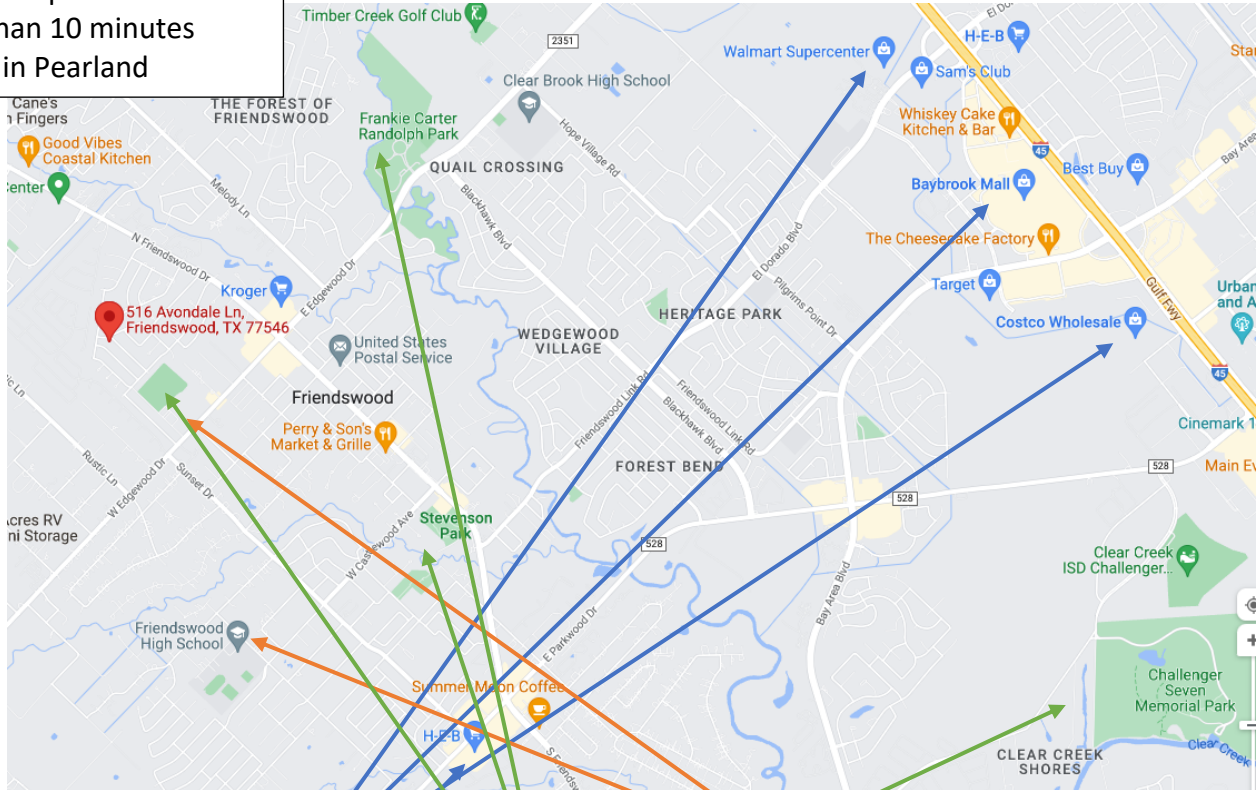

516 Avondale Lane Conveniently located

Home Depot and Lowes
less than 10 minutes
away in Pearland

Nearby shopping

- (15 minutes or less)
- Baybrook Mall
- Target
- Costco
- Walmart
- Sam's Club
- HEB (9 minutes)

Parks

- Renwick Park
- Frankie Carter Randolph Park
- Stevenson Park
- Challenger Seven Memorial Park

Friendswood schools

- Westwood Elementary – 4 minutes
- Zue S Bales Intermediate – 4 minutes
- Friendswood Junior High – 12 minutes
- Friendswood High – 6 minutes

Downtown Houston – 33 minutes away
Texas Medical Center – 35 minutes
Galveston Island – 43 minutes

Provided for reference as a courtesy – exact locations and commute should be independently verified