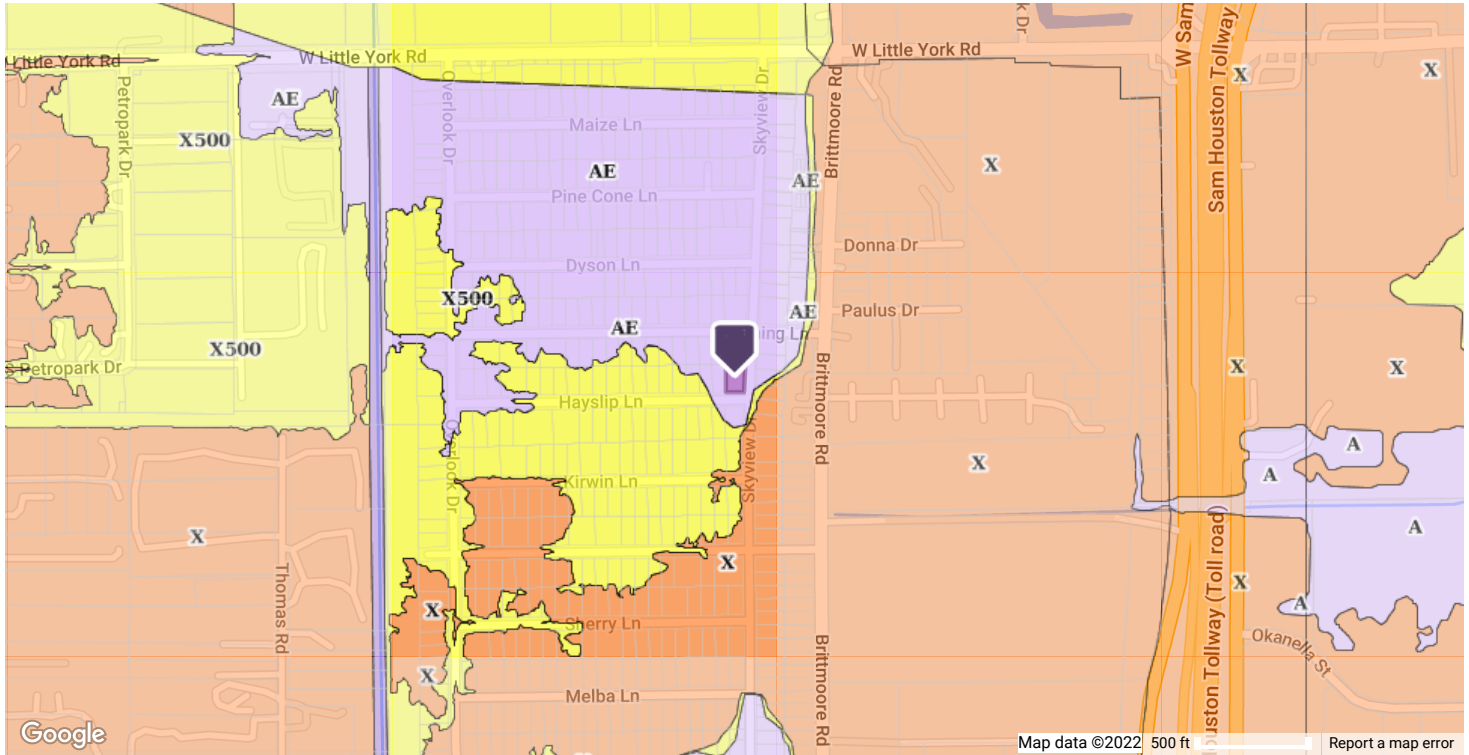

All Properties 360 Property View

11002 Hayslip Lane, Houston, Texas 77041 Harris County

Flood Map

Flood Zone Code: AE	Special Flood Hazard Area (SFHA):	In
Flood Zone Date: 11/15/2019	Within 250 Feet of Multiple Flood Zone:	Yes (X,X500,AE)
Flood Zone Panel: 48201C0630M	Flood Community Name:	HARRIS COUNTY
Flood Code Description: Zone Ae-An Area Inundated By 100-Year Flooding		

- Coastal 100-Year Floodway
- Coastal 100-year Floodplain
- 100-year Floodway
- 100-year Floodplain
- Undetermined
- 500-year Floodplain incl. levee protected area
- Out of Special Flood Hazard Area

This map/report was produced using multiple sources. It is provided for informational purposes only. This map/report should not be relied upon by any third parties. It is not intended to satisfy any regulatory guidelines and should not be used for this or any other purpose.