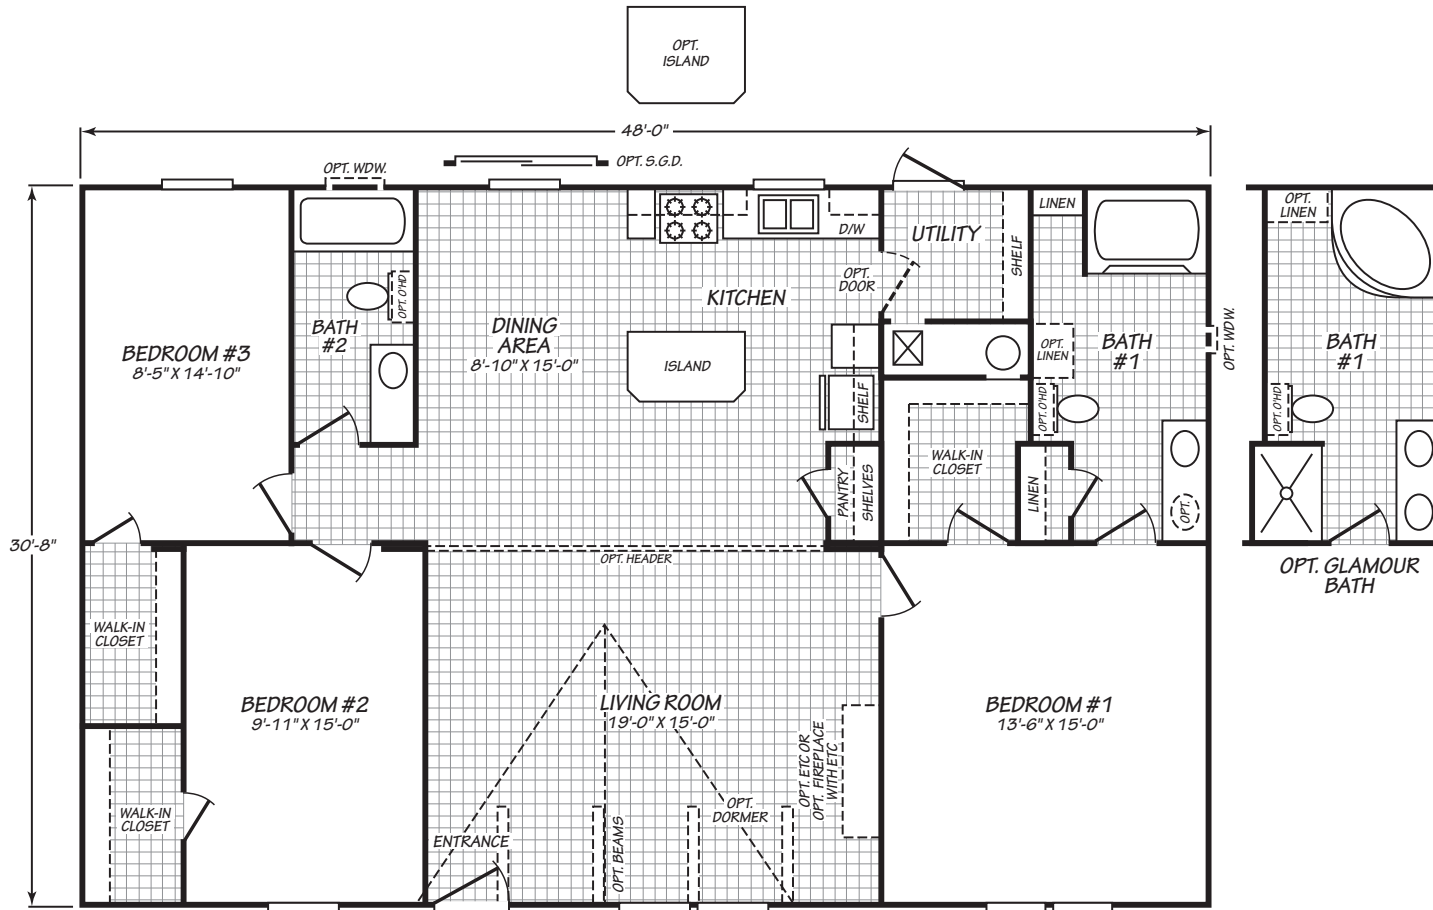

## MODEL 32483A

3 Bedroom • 2 Bath • 1,472 Square Feet

©2022 CAVCO HOMES INC. ALL RIGHTS RESERVED

Important: Because we continually update and modify our products, it is important for you to know that our brochures and literature are for illustrative purposes only. **ILLUSTRATIONS MAY SHOW OPTIONAL FEATURES.** All information contained herein may vary from the actual home we build. Dimensions are nominal length and width measurements are from exterior wall to exterior wall. We reserve the right to make changes at any time, without notice or obligation, in prices, colors, materials, specifications, features and models. Please check with your retailer for specific information about the home you select.