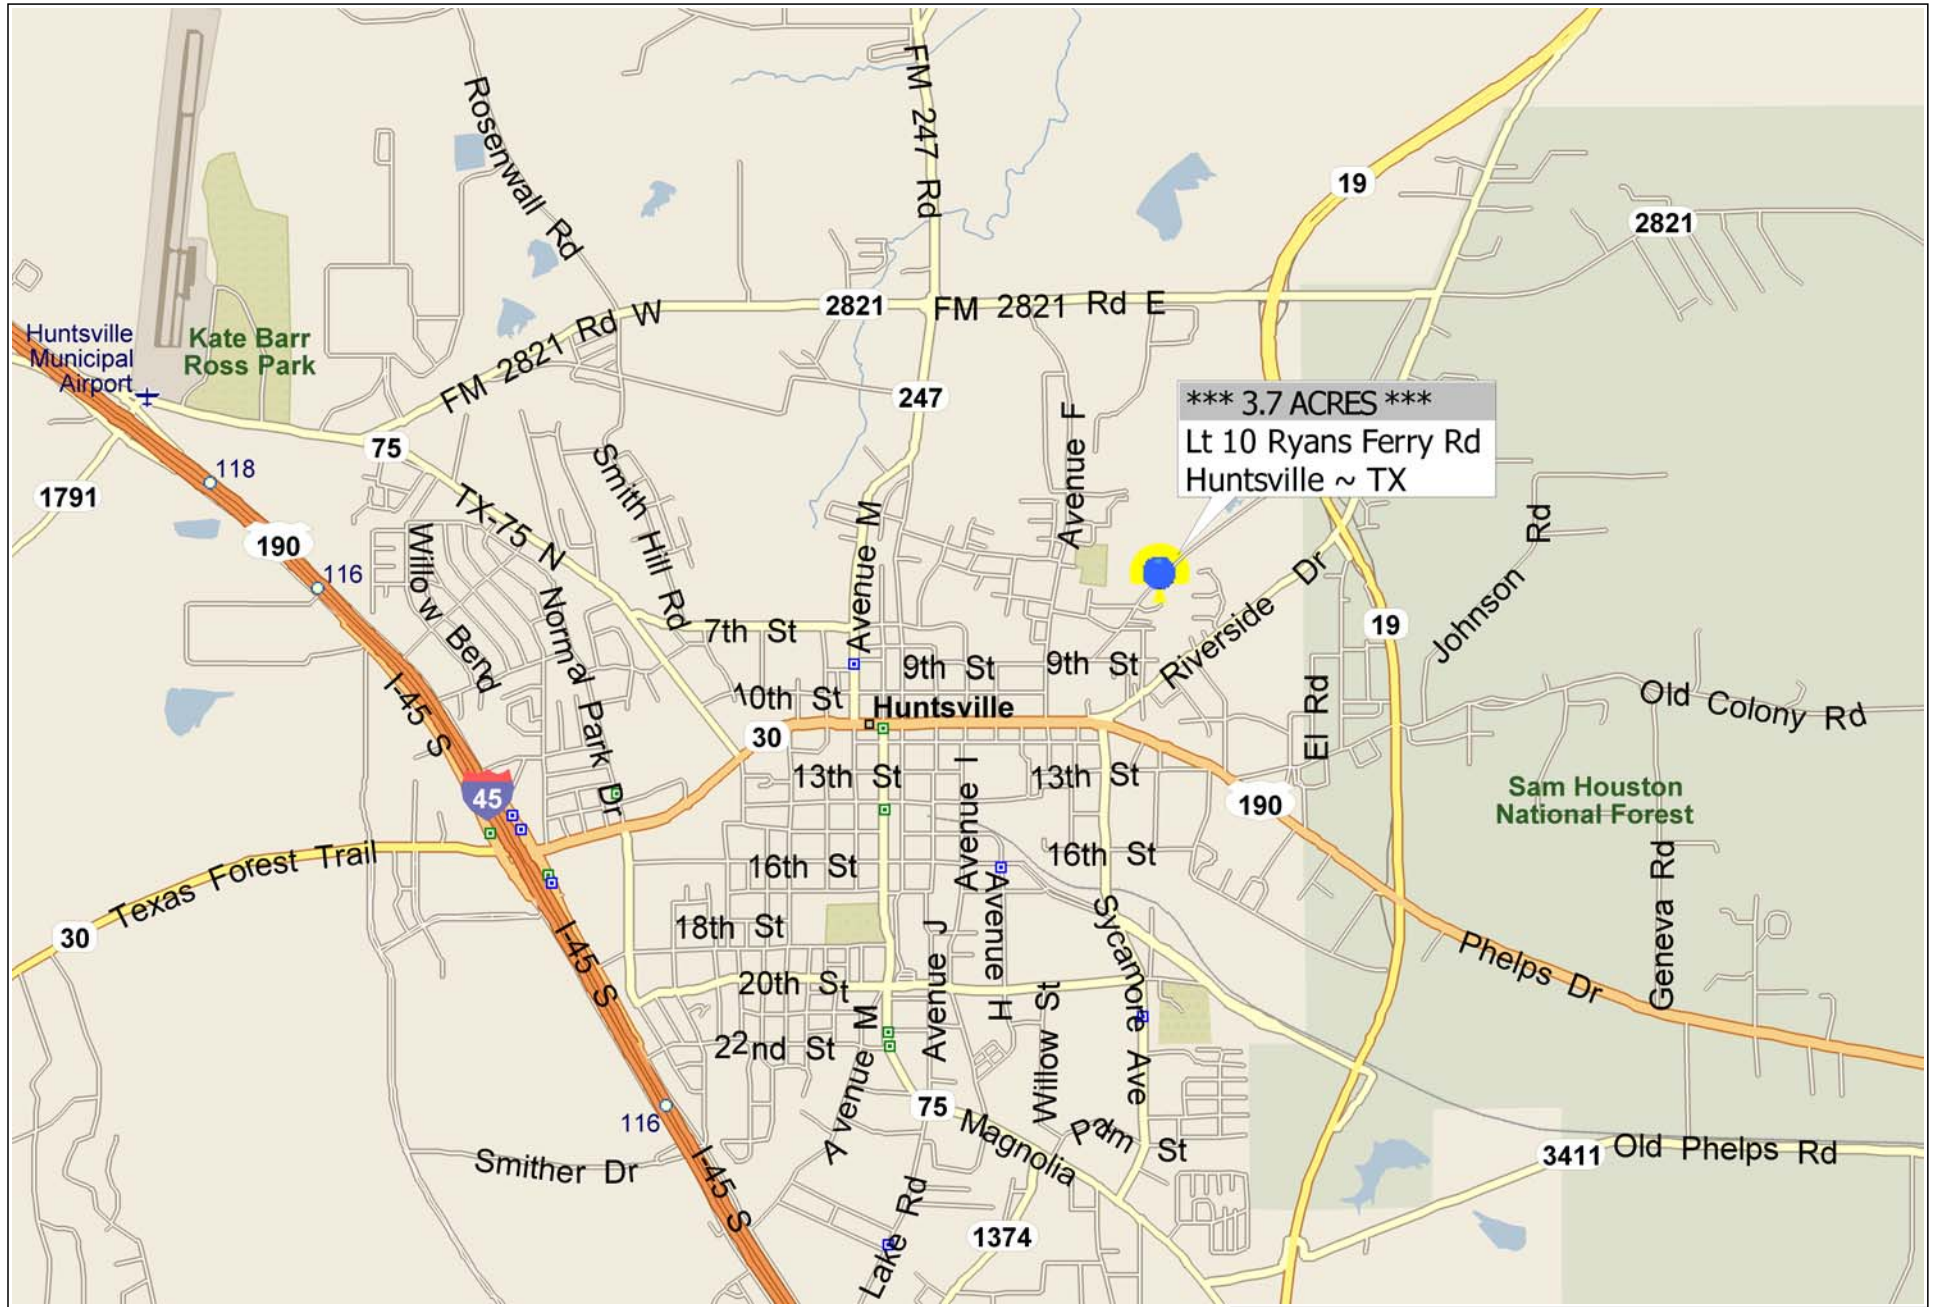

*** 3.7 ACRES *** Lot 10 Ryans Ferry Rd ~ Woodlawn East

380 FT

350 FT

360 FT

350 FT

330 FT

340 FT

WATKINS ST

RYANS FERRY RD

WATKINS LN

EVANS LN

360 FT

RYANS FERRY

380 FT

360 FT

350 FT

350 FT

360 FT

360 FT

WATKINS ST

WATKINS ST

360 FT

RYANS FERRY RD

WATKINS LN