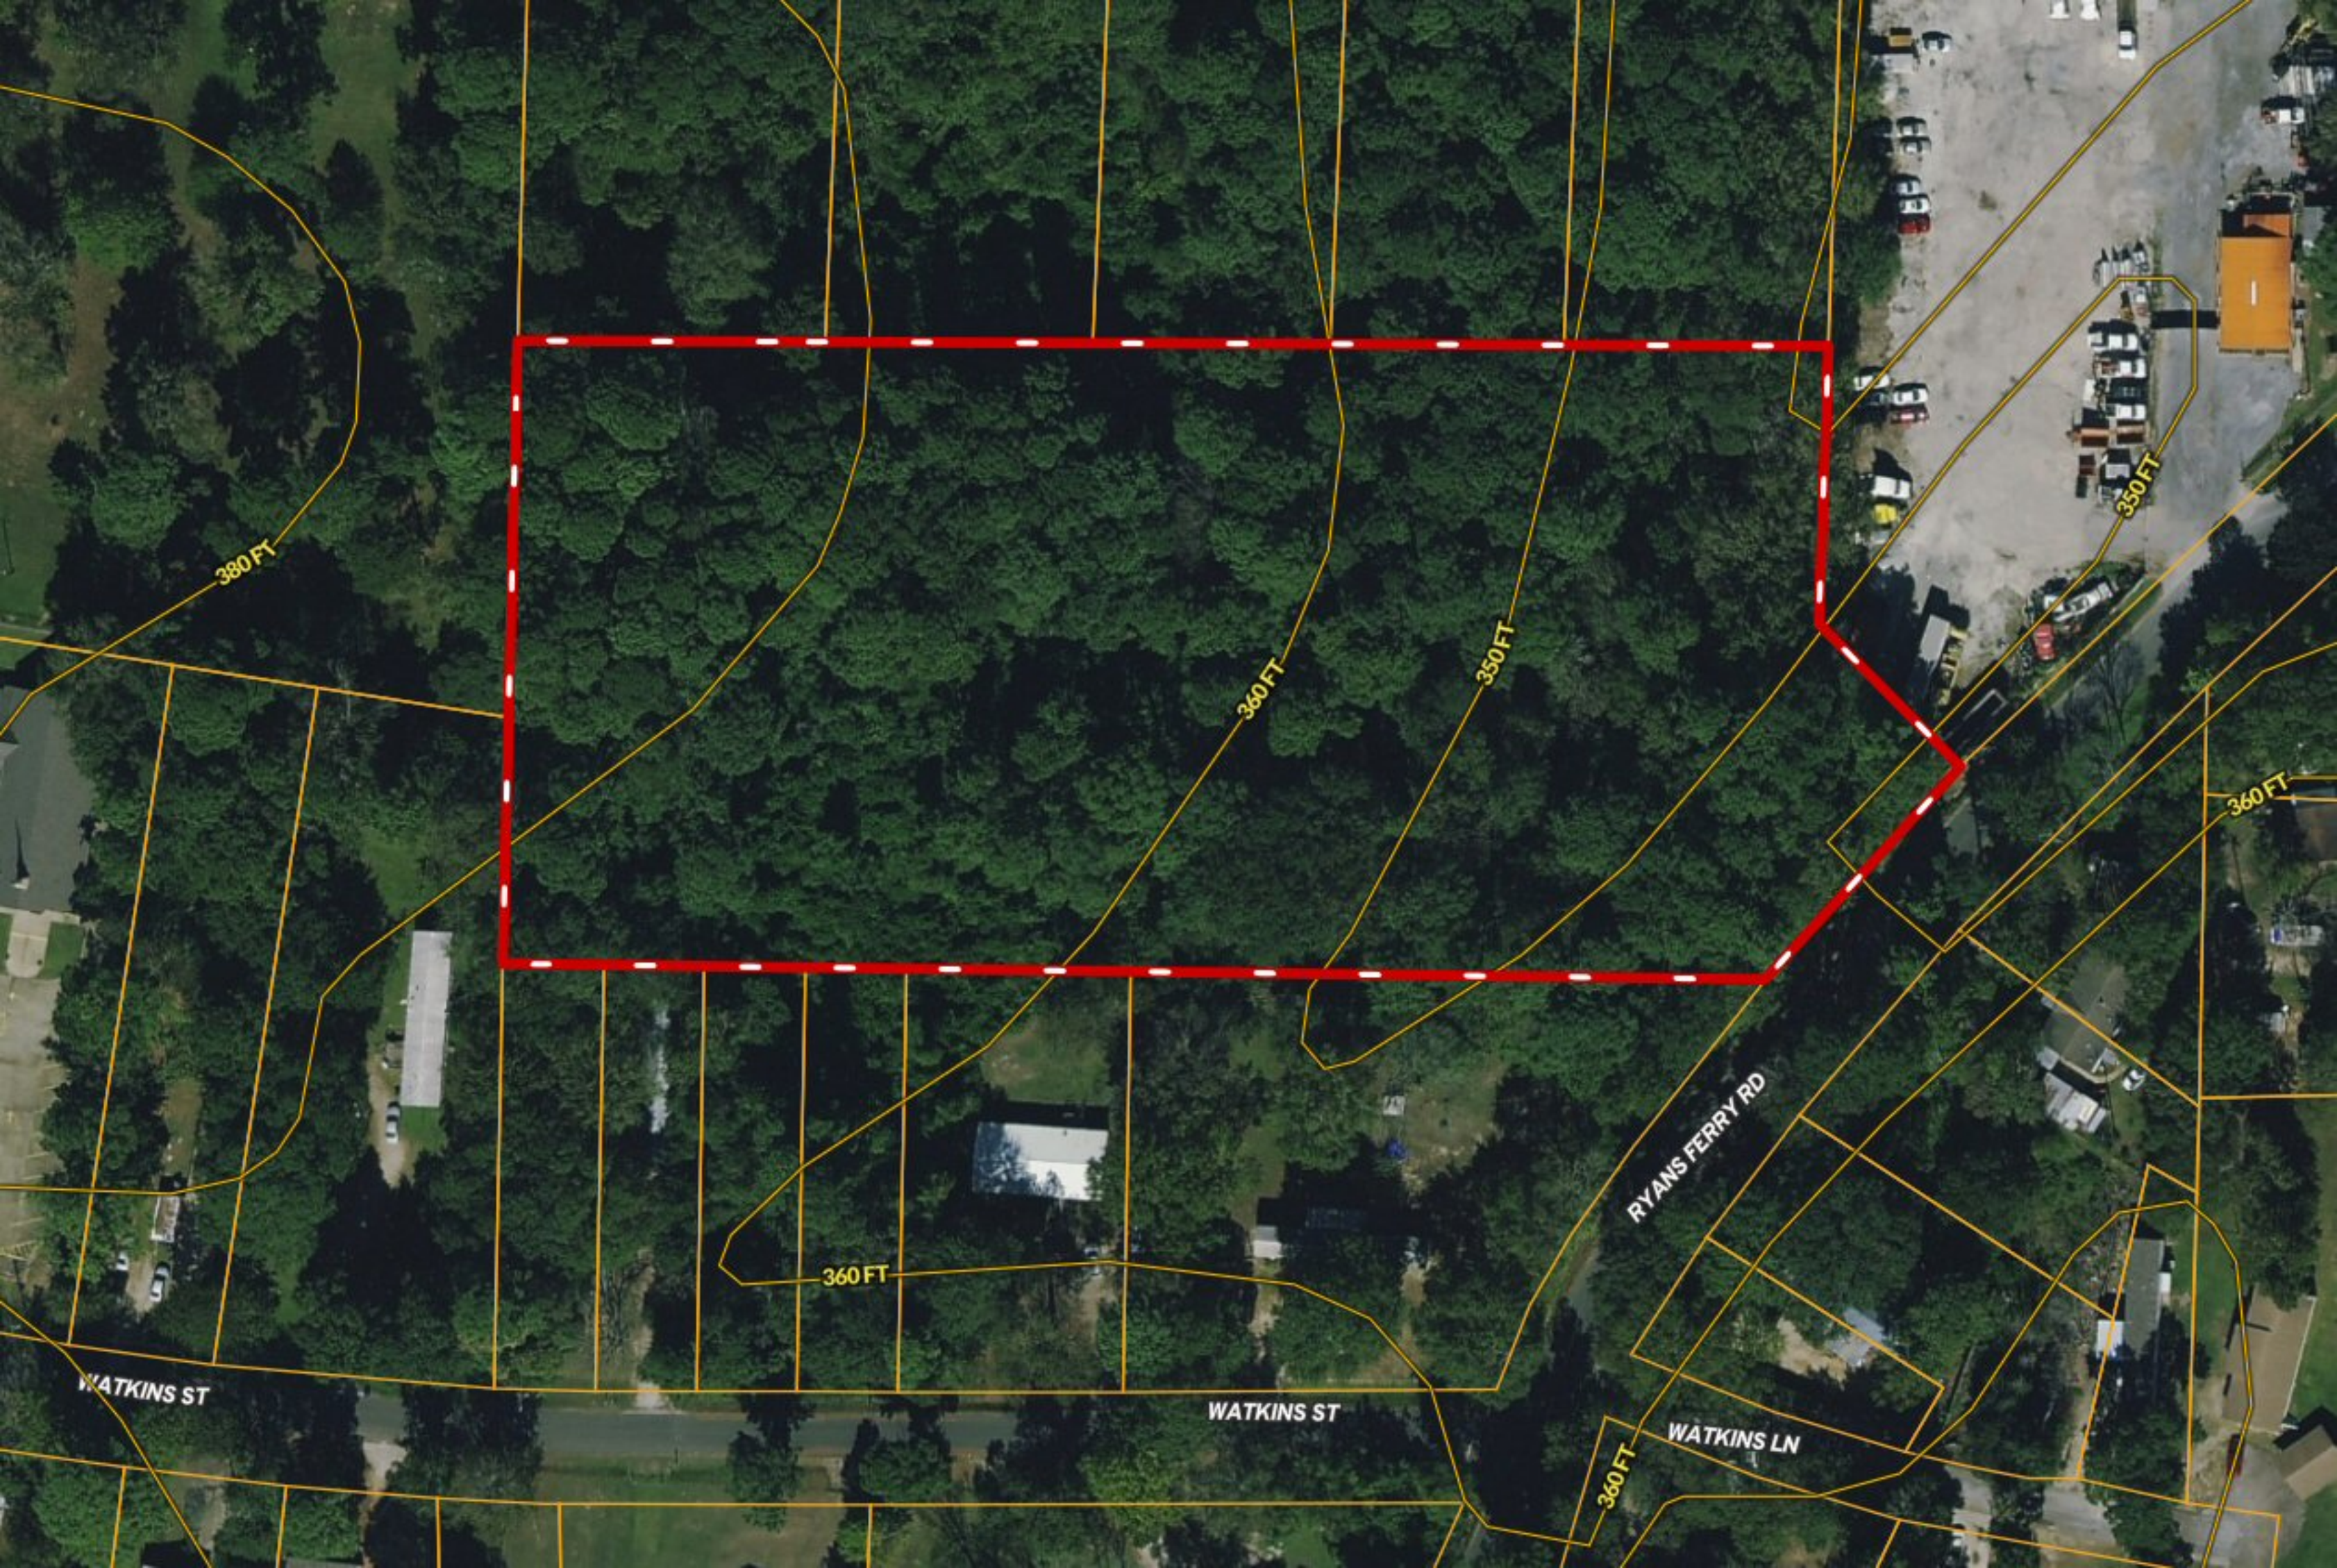

*** 3.7 ACRES *** Lot 10 Ryans Ferry Rd ~ Woodlawn East

380 FT

350 FT

360 FT

350 FT

330 FT

340 FT

WATKINS ST

RYANS FERRY RD

WATKINS LN

EVANS LN

360 FT

RYANS FERRY

380 FT

360 FT

350 FT

350 FT

360 FT

360 FT

WATKINS ST

WATKINS ST

360 FT

RYANS FERRY RD

WATKINS LN