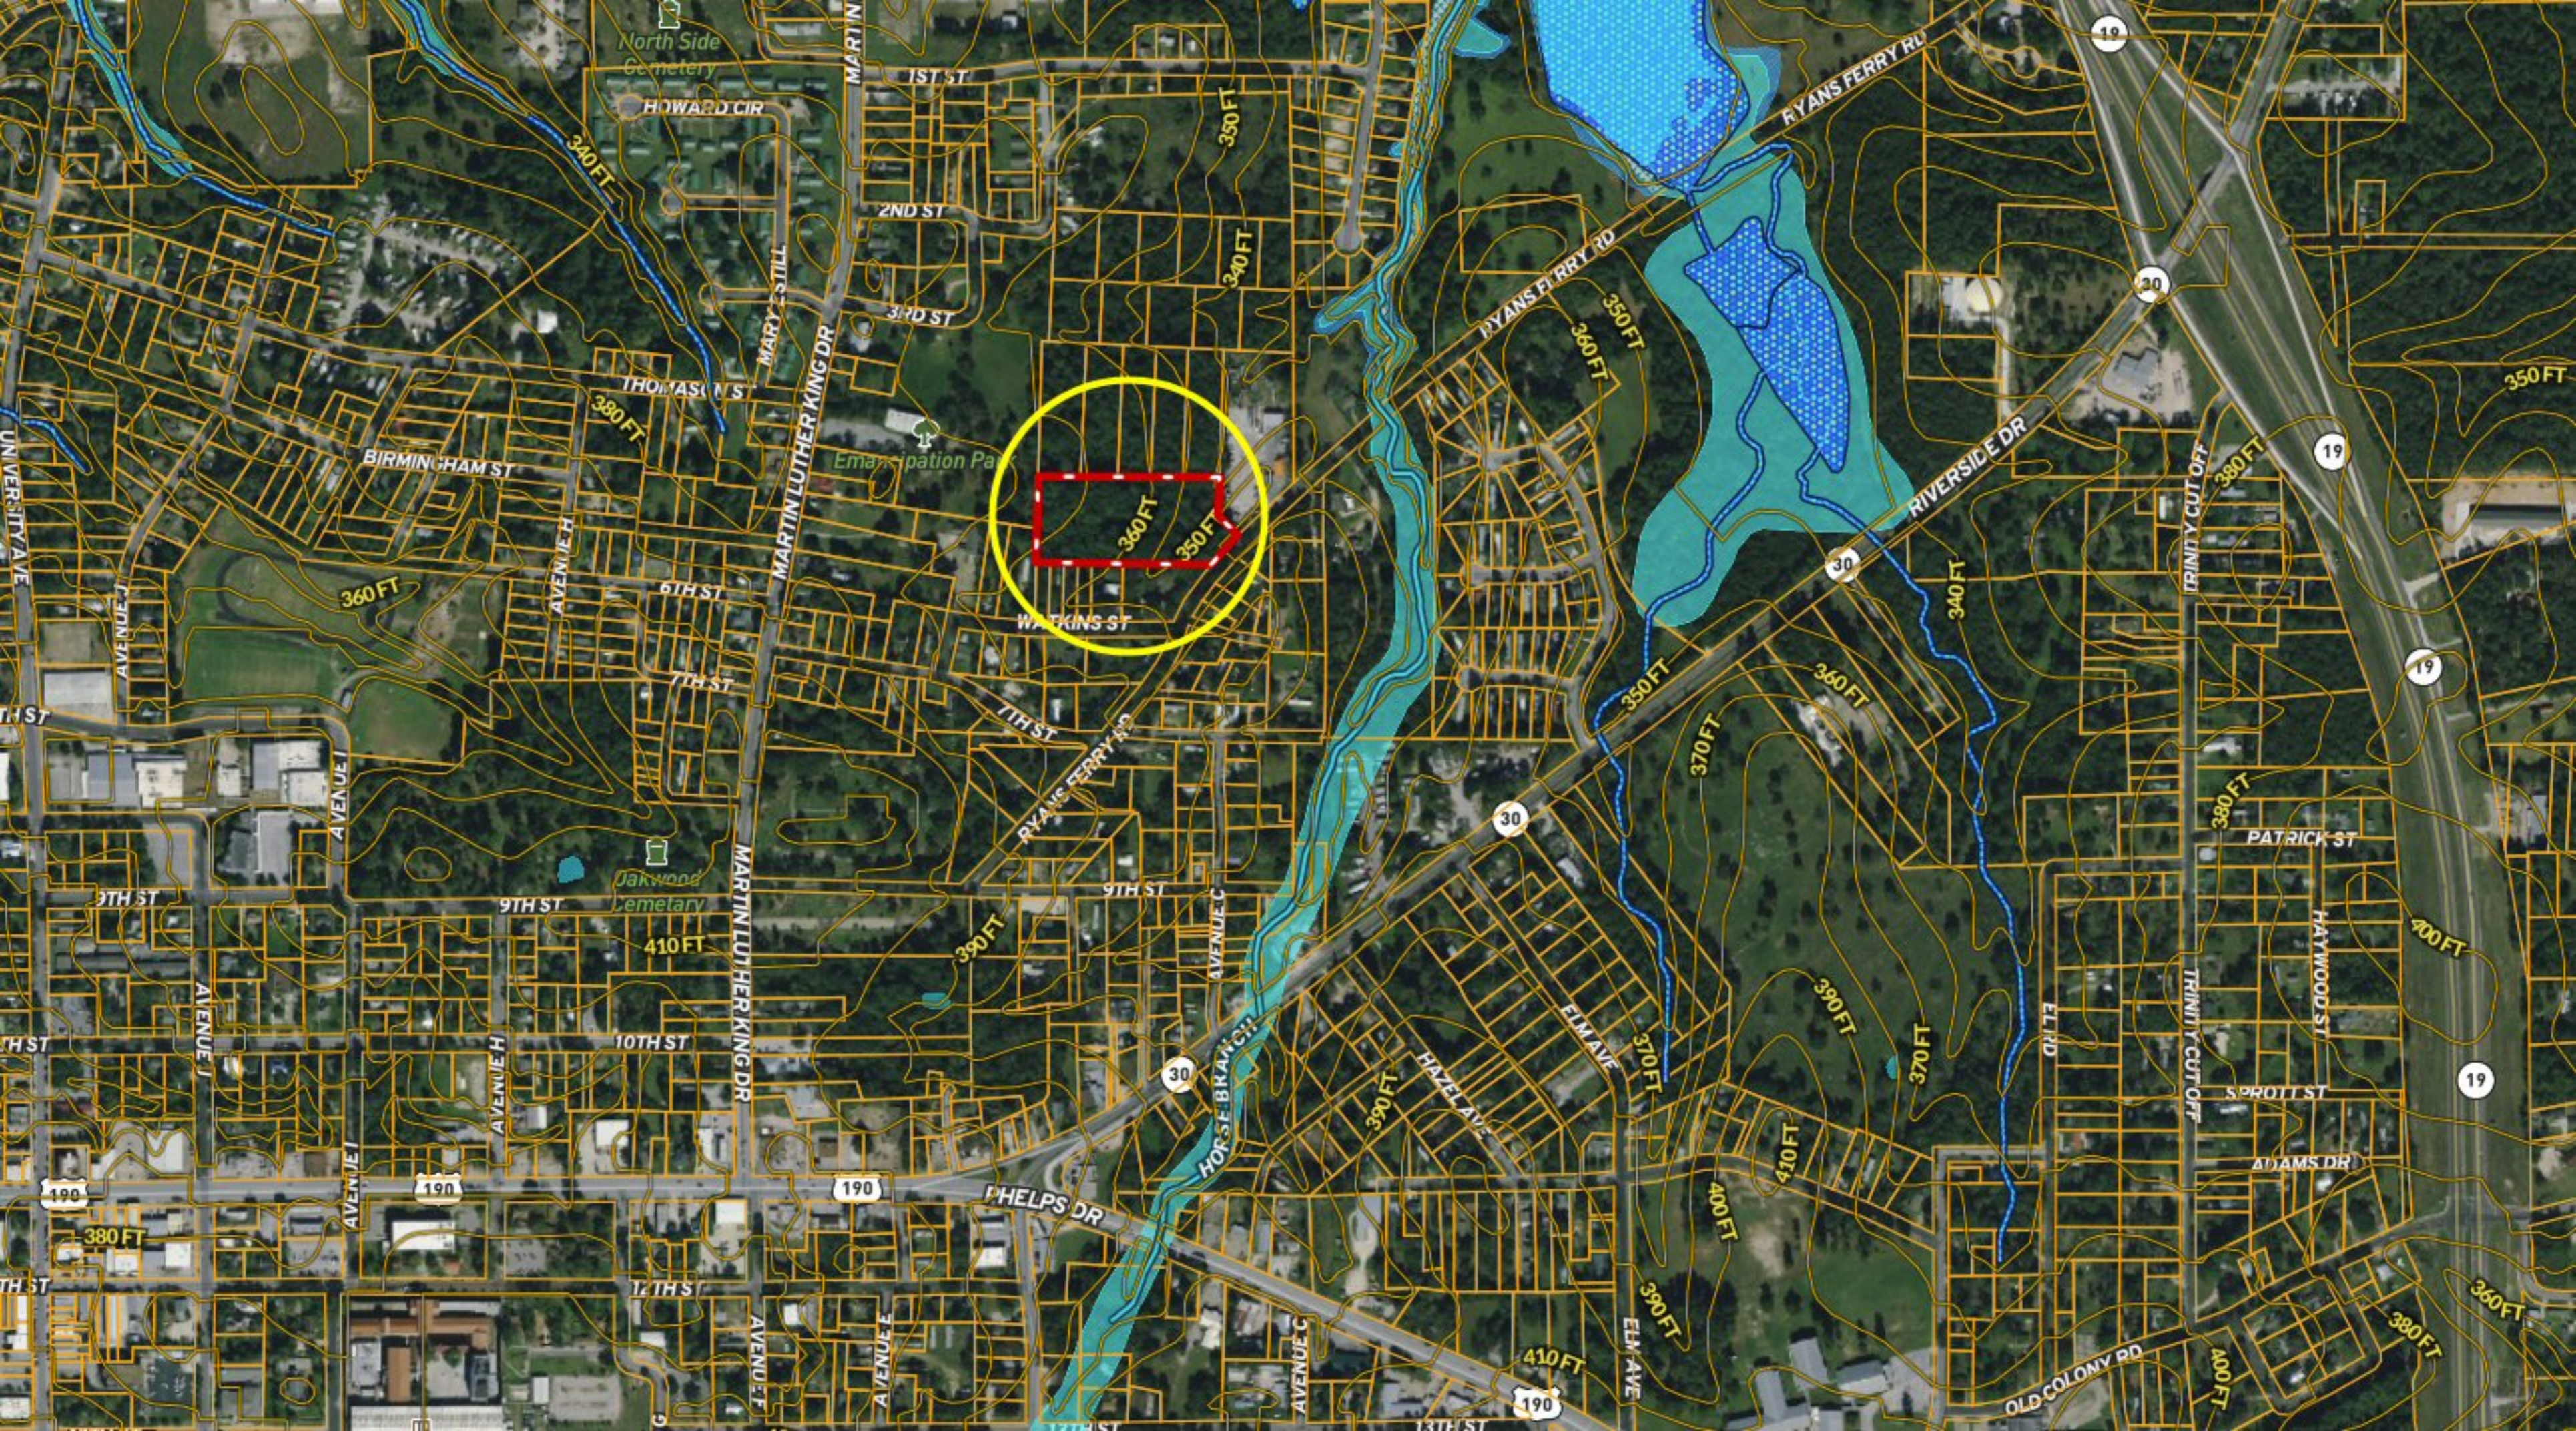

*** 3.7 ACRES *** Lot 10 Ryans Ferry Rd ~ Woodlawn East

380 FT

350 FT

360 FT

350 FT

330 FT

340 FT

WATKINS ST

RYANS FERRY RD

WATKINS LN

EVANS LN

360 FT

RYANS FERRY

380 FT

360 FT

350 FT

350 FT

360 FT

360 FT

WATKINS ST

WATKINS ST

360 FT

RYANS FERRY RD

WATKINS LN