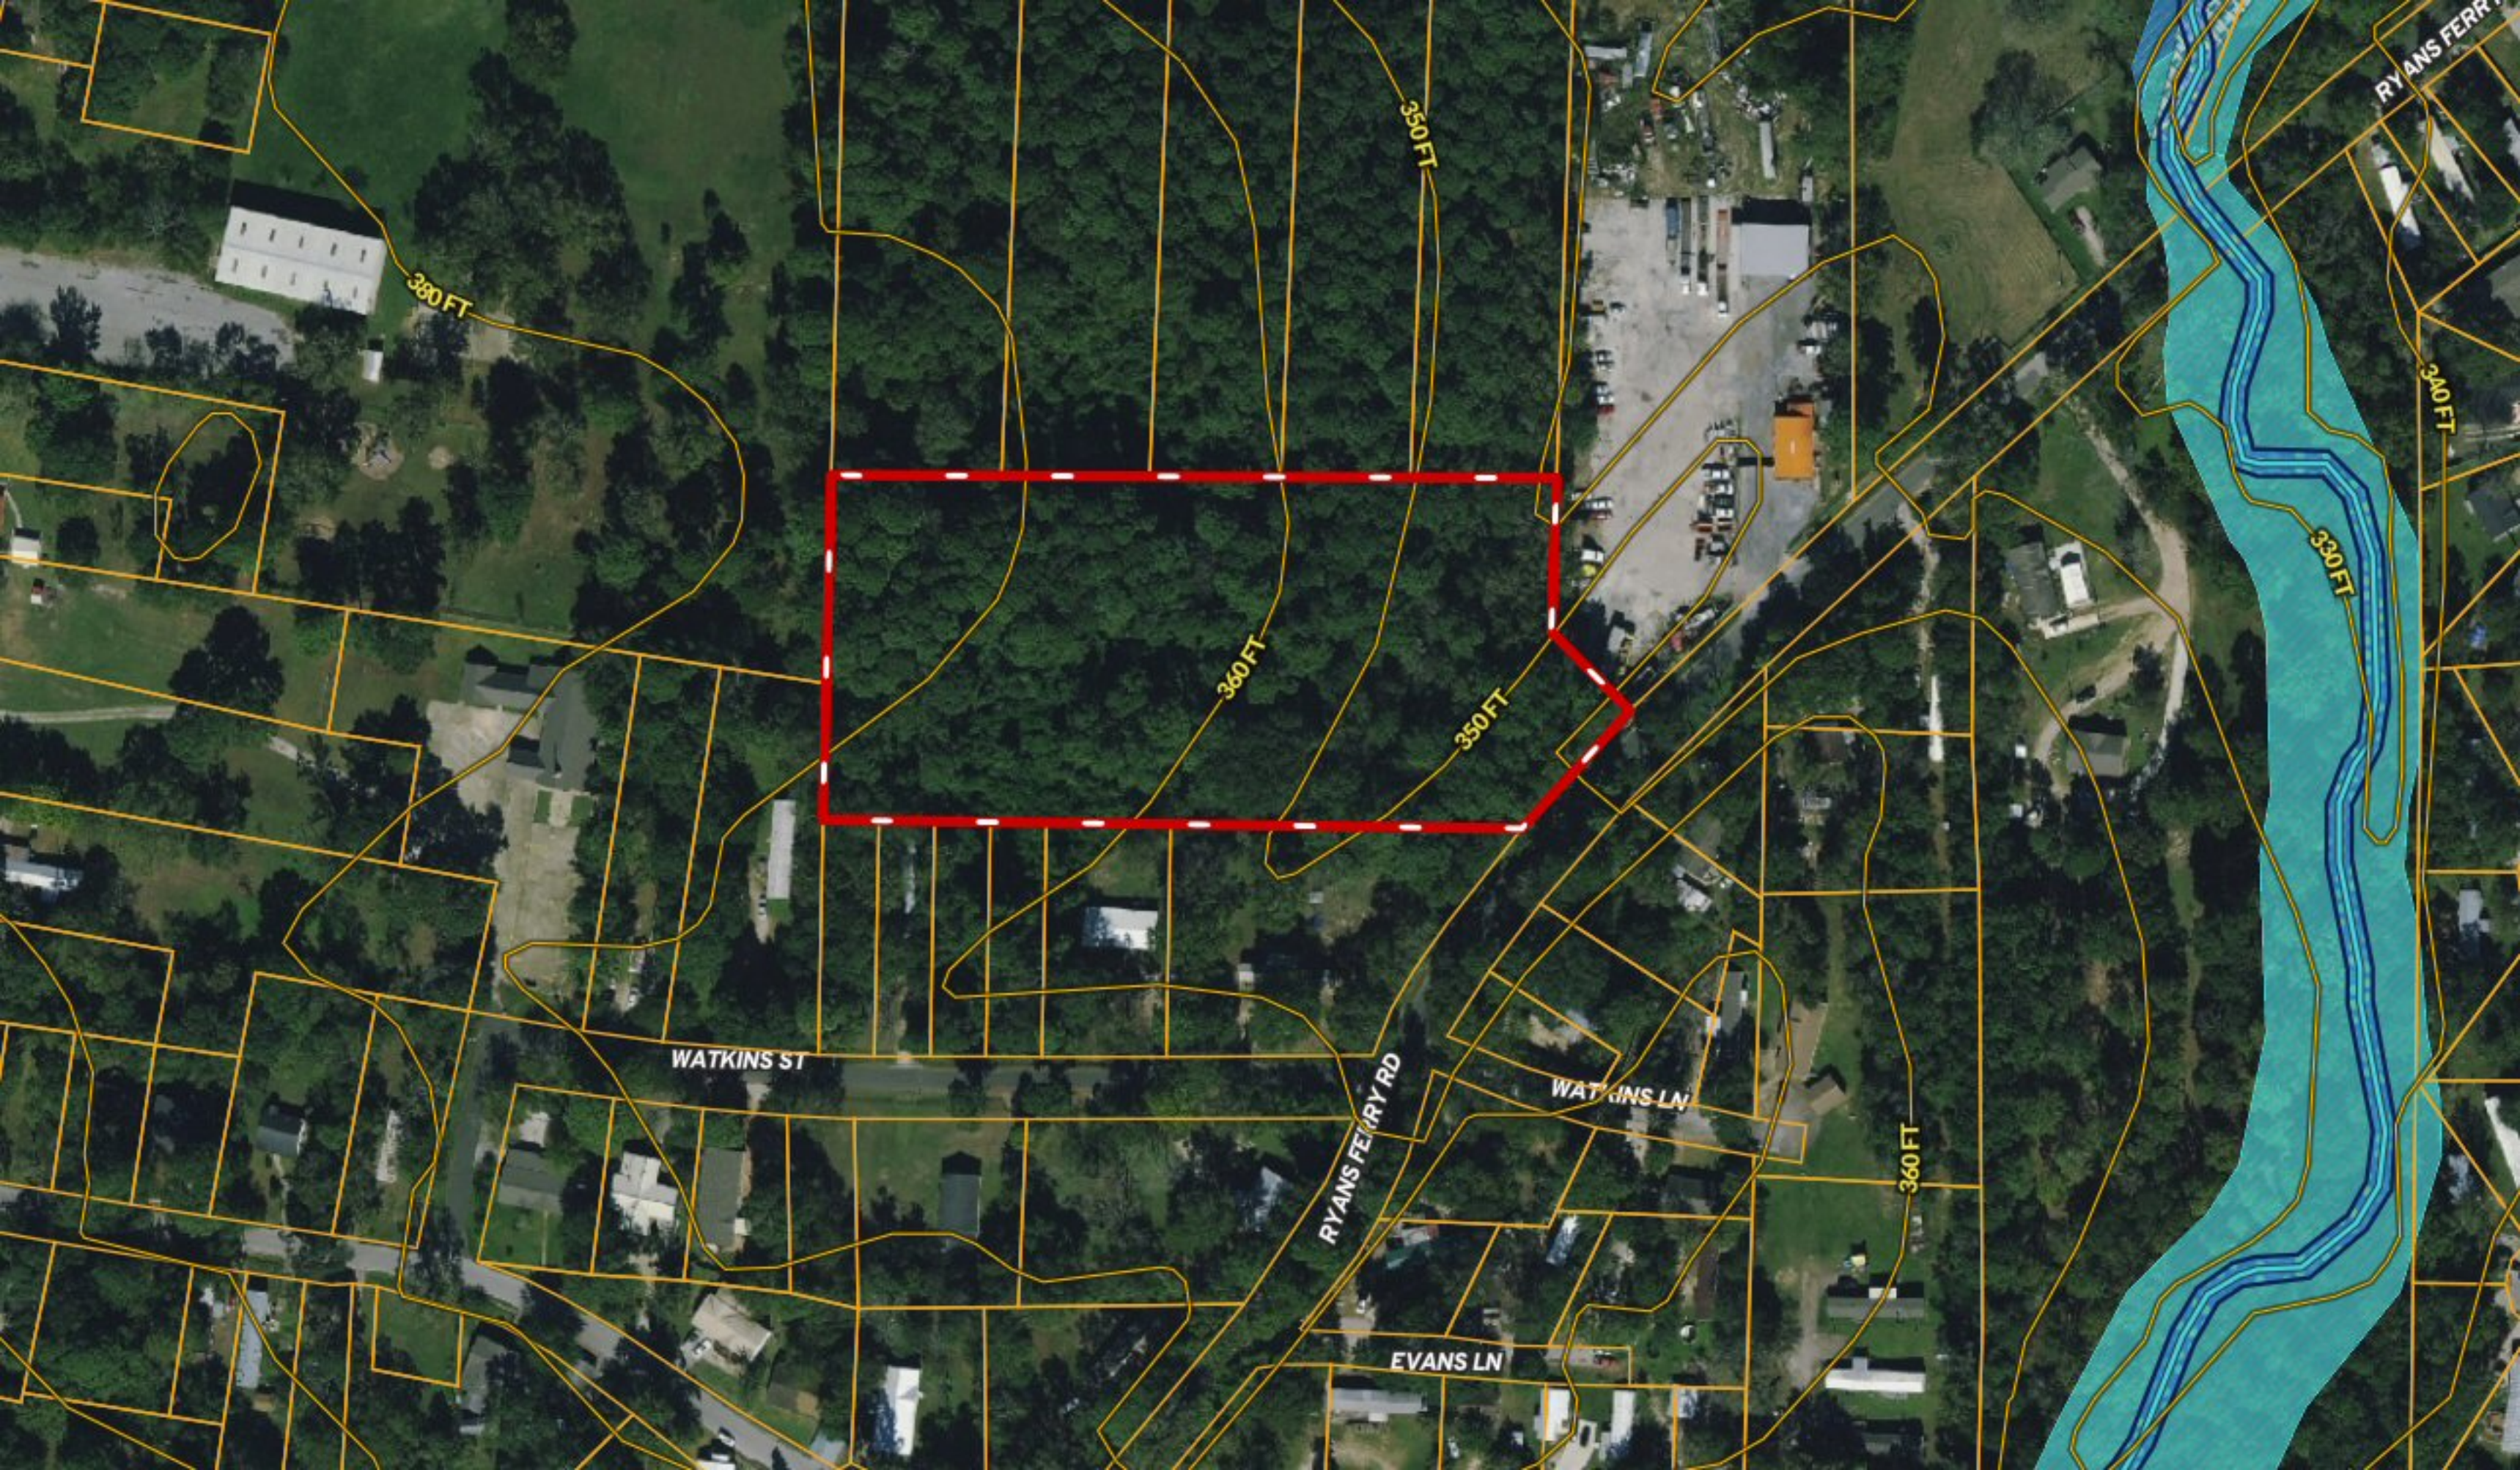

*** 3.7 ACRES *** Lot 10 Ryans Ferry Rd ~ Woodlawn East

380 FT

350 FT

360 FT

350 FT

330 FT

340 FT

WATKINS ST

RYANS FERRY RD

WATKINS LN

EVANS LN

360 FT

RYANS FERRY

380 FT

360 FT

350 FT

350 FT

360 FT

360 FT

WATKINS ST

WATKINS ST

360 FT

RYANS FERRY RD

WATKINS LN