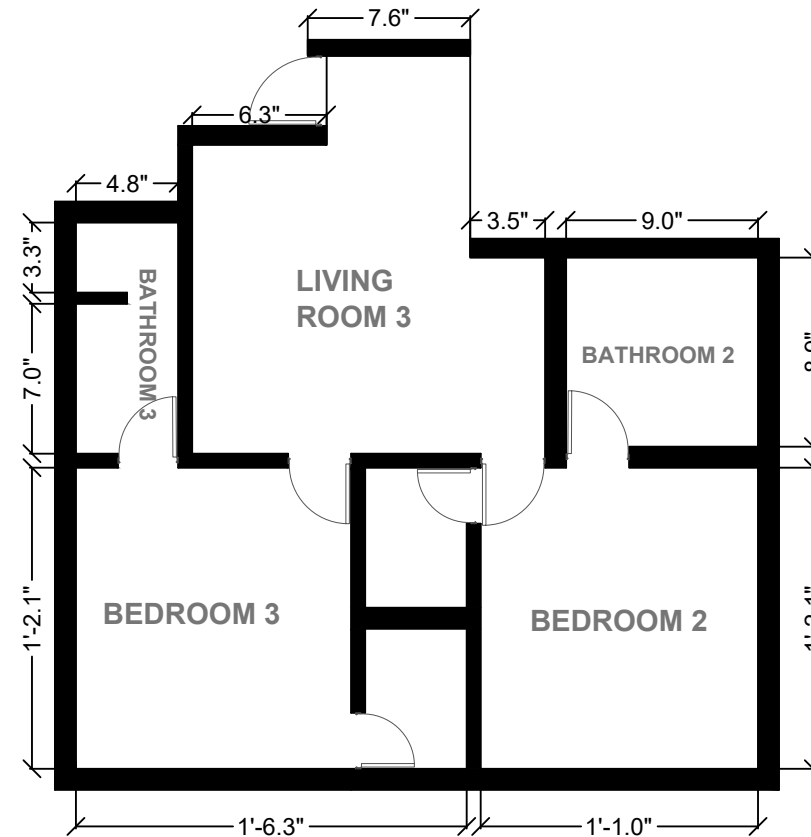

ARCHITECTURAL PLANT - LOW LEVEL
SCALE 1:100

ARCHITECTURAL PLANT - FIRST LEVEL
SCALE 1:100

GRAPHIC SCALE

ROOM AREA:

327.31 FT ²	BEDROOM 1
218.21 FT ²	BEDROOM 2
216.77 FT ²	BEDROOM 3
266.81 FT ²	BATHROOM 1
82.54 FT ²	BATHROOM 2
52.46 FT ²	BATHROOM 3
41.79 FT ²	WARDROBE
225.04 FT ²	KITCHEN
100.03 FT ²	BAR
29.80 FT ²	CUPBOARD ROOM
808.89 FT ²	LIVING ROOM 1
195.23 FT ²	LIVING ROOM 2
248.72 FT ²	LIVING ROOM 3
198.23 FT ²	DINING ROOM
115.41 FT ²	OFFICE

DWELLING
HOUSE VISTA HERMOSA

LOCATION:
PENINSULA DE SANTIAGO, MANZANILLO, COLIMA, MÉXICO

CONTENT:
ARCHITECTURAL PLANT

DIMENSION: IN FEET **SCALE:** 1:100 **DATE:** 29/09/2022

LEAF:
L-02