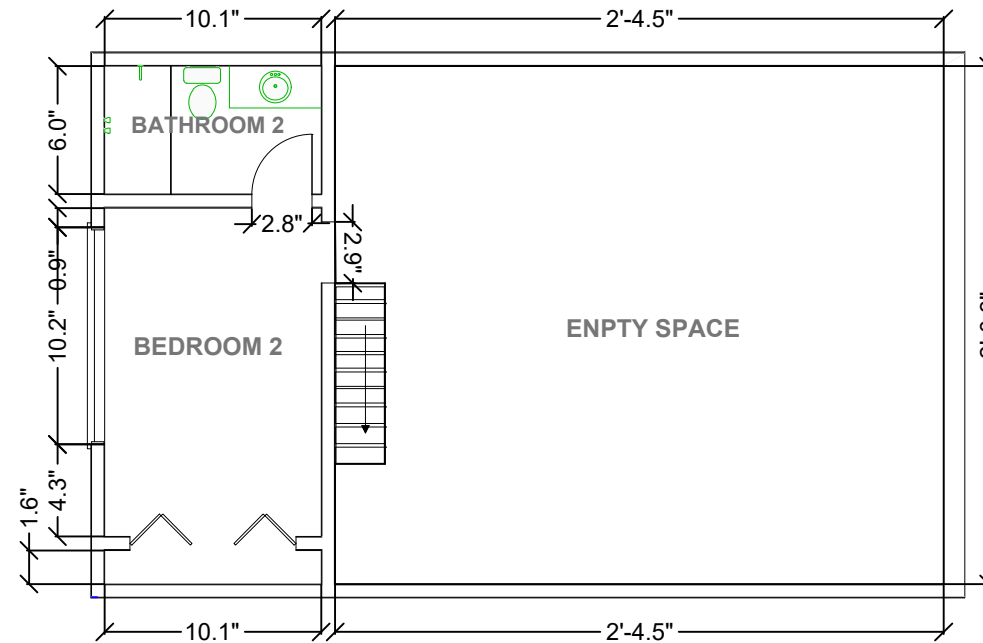

ARCHITECTURAL PLANT - LOW LEVEL
SCALE 1:100

ARCHITECTURAL PLANT- HIGH LEVEL
SCALE 1:100

GRAPHIC SCALE

ROOM AREA:

164.21 FT ²	BEDROOM 1
179.99 FT ²	BEDROOM 2
58.87 FT ²	BATHROOM 1
62.55 FT ²	BATHROOM 2
97.96 FT ²	KITCHEN
146.27 FT ²	LIVING ROOM
110.93 FT ²	DINING ROOM
376.66 FT ²	TERRACE
672.04 FT ²	EMPTY SPACE

DWELLING:
DEPARMENT DURANGO

LOCATION:
PENINSULA DE SANTIAGO, MANZANILLO, COLIMA, MÉXICO

CONTENT:
ARCHITECTURAL PLANT

DIMENSION: IN FEET **SCALE:** 1:100 **DATE:** 29/09/2022

LEAF:
L-01