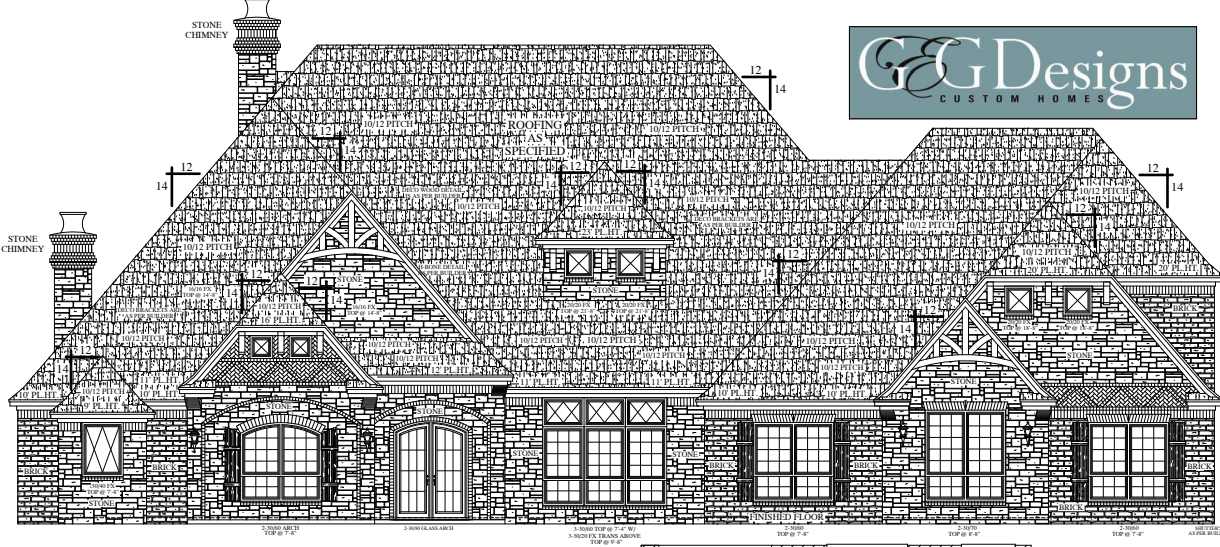

STONE CHIMNEY

STONE CHIMNEY