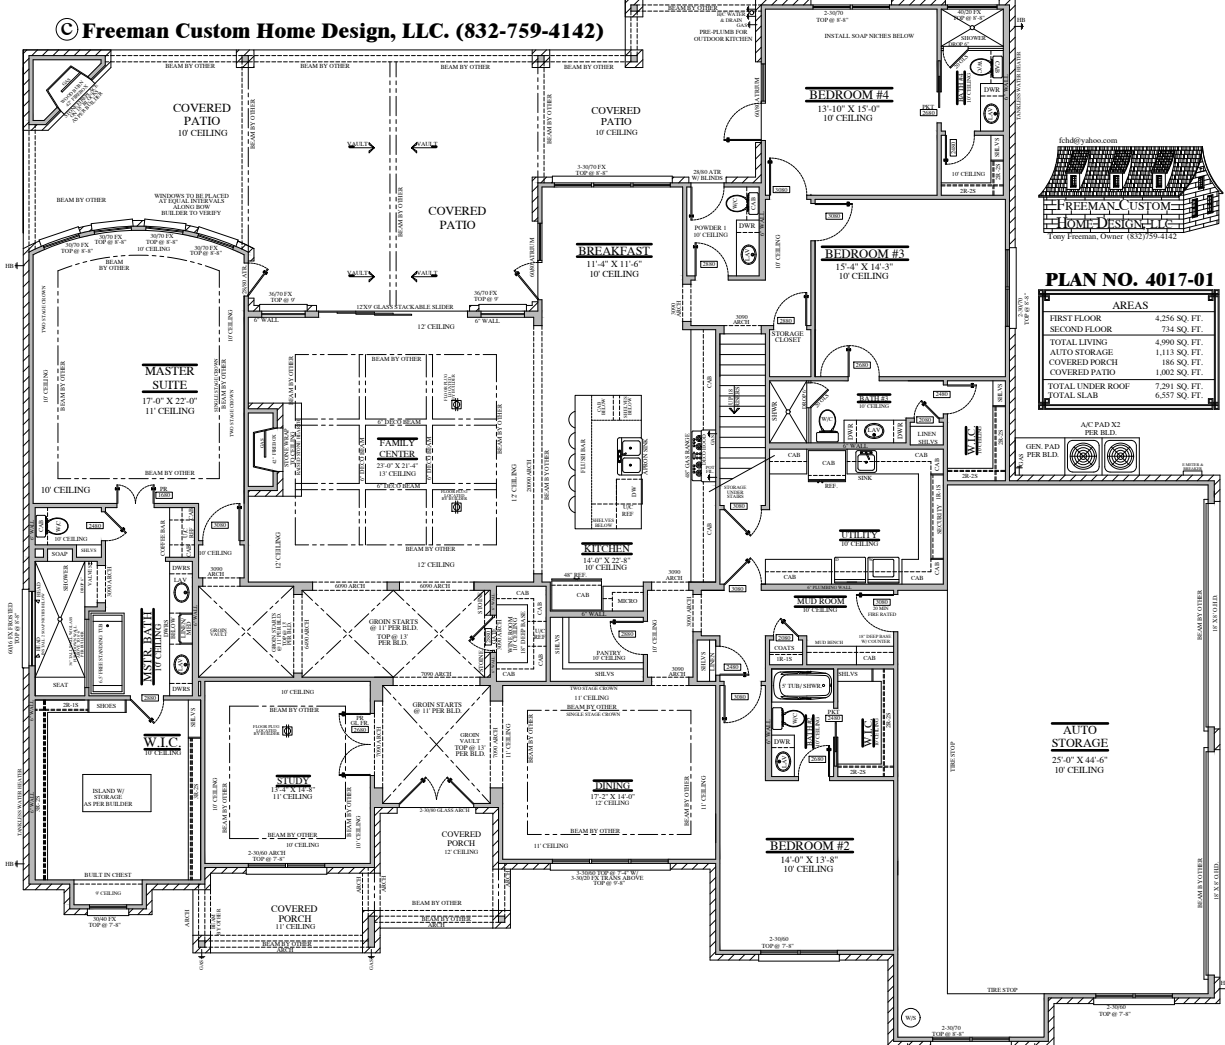

© Freeman Custom Home Design, LLC. (832-759-4142)