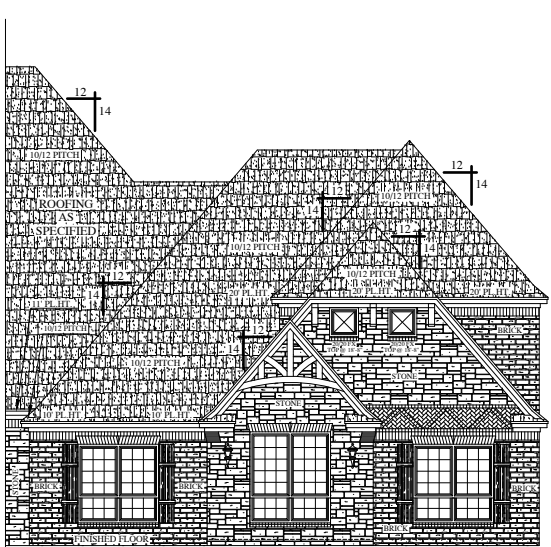

STONE CHIMNEY

STONE CHIMNEY