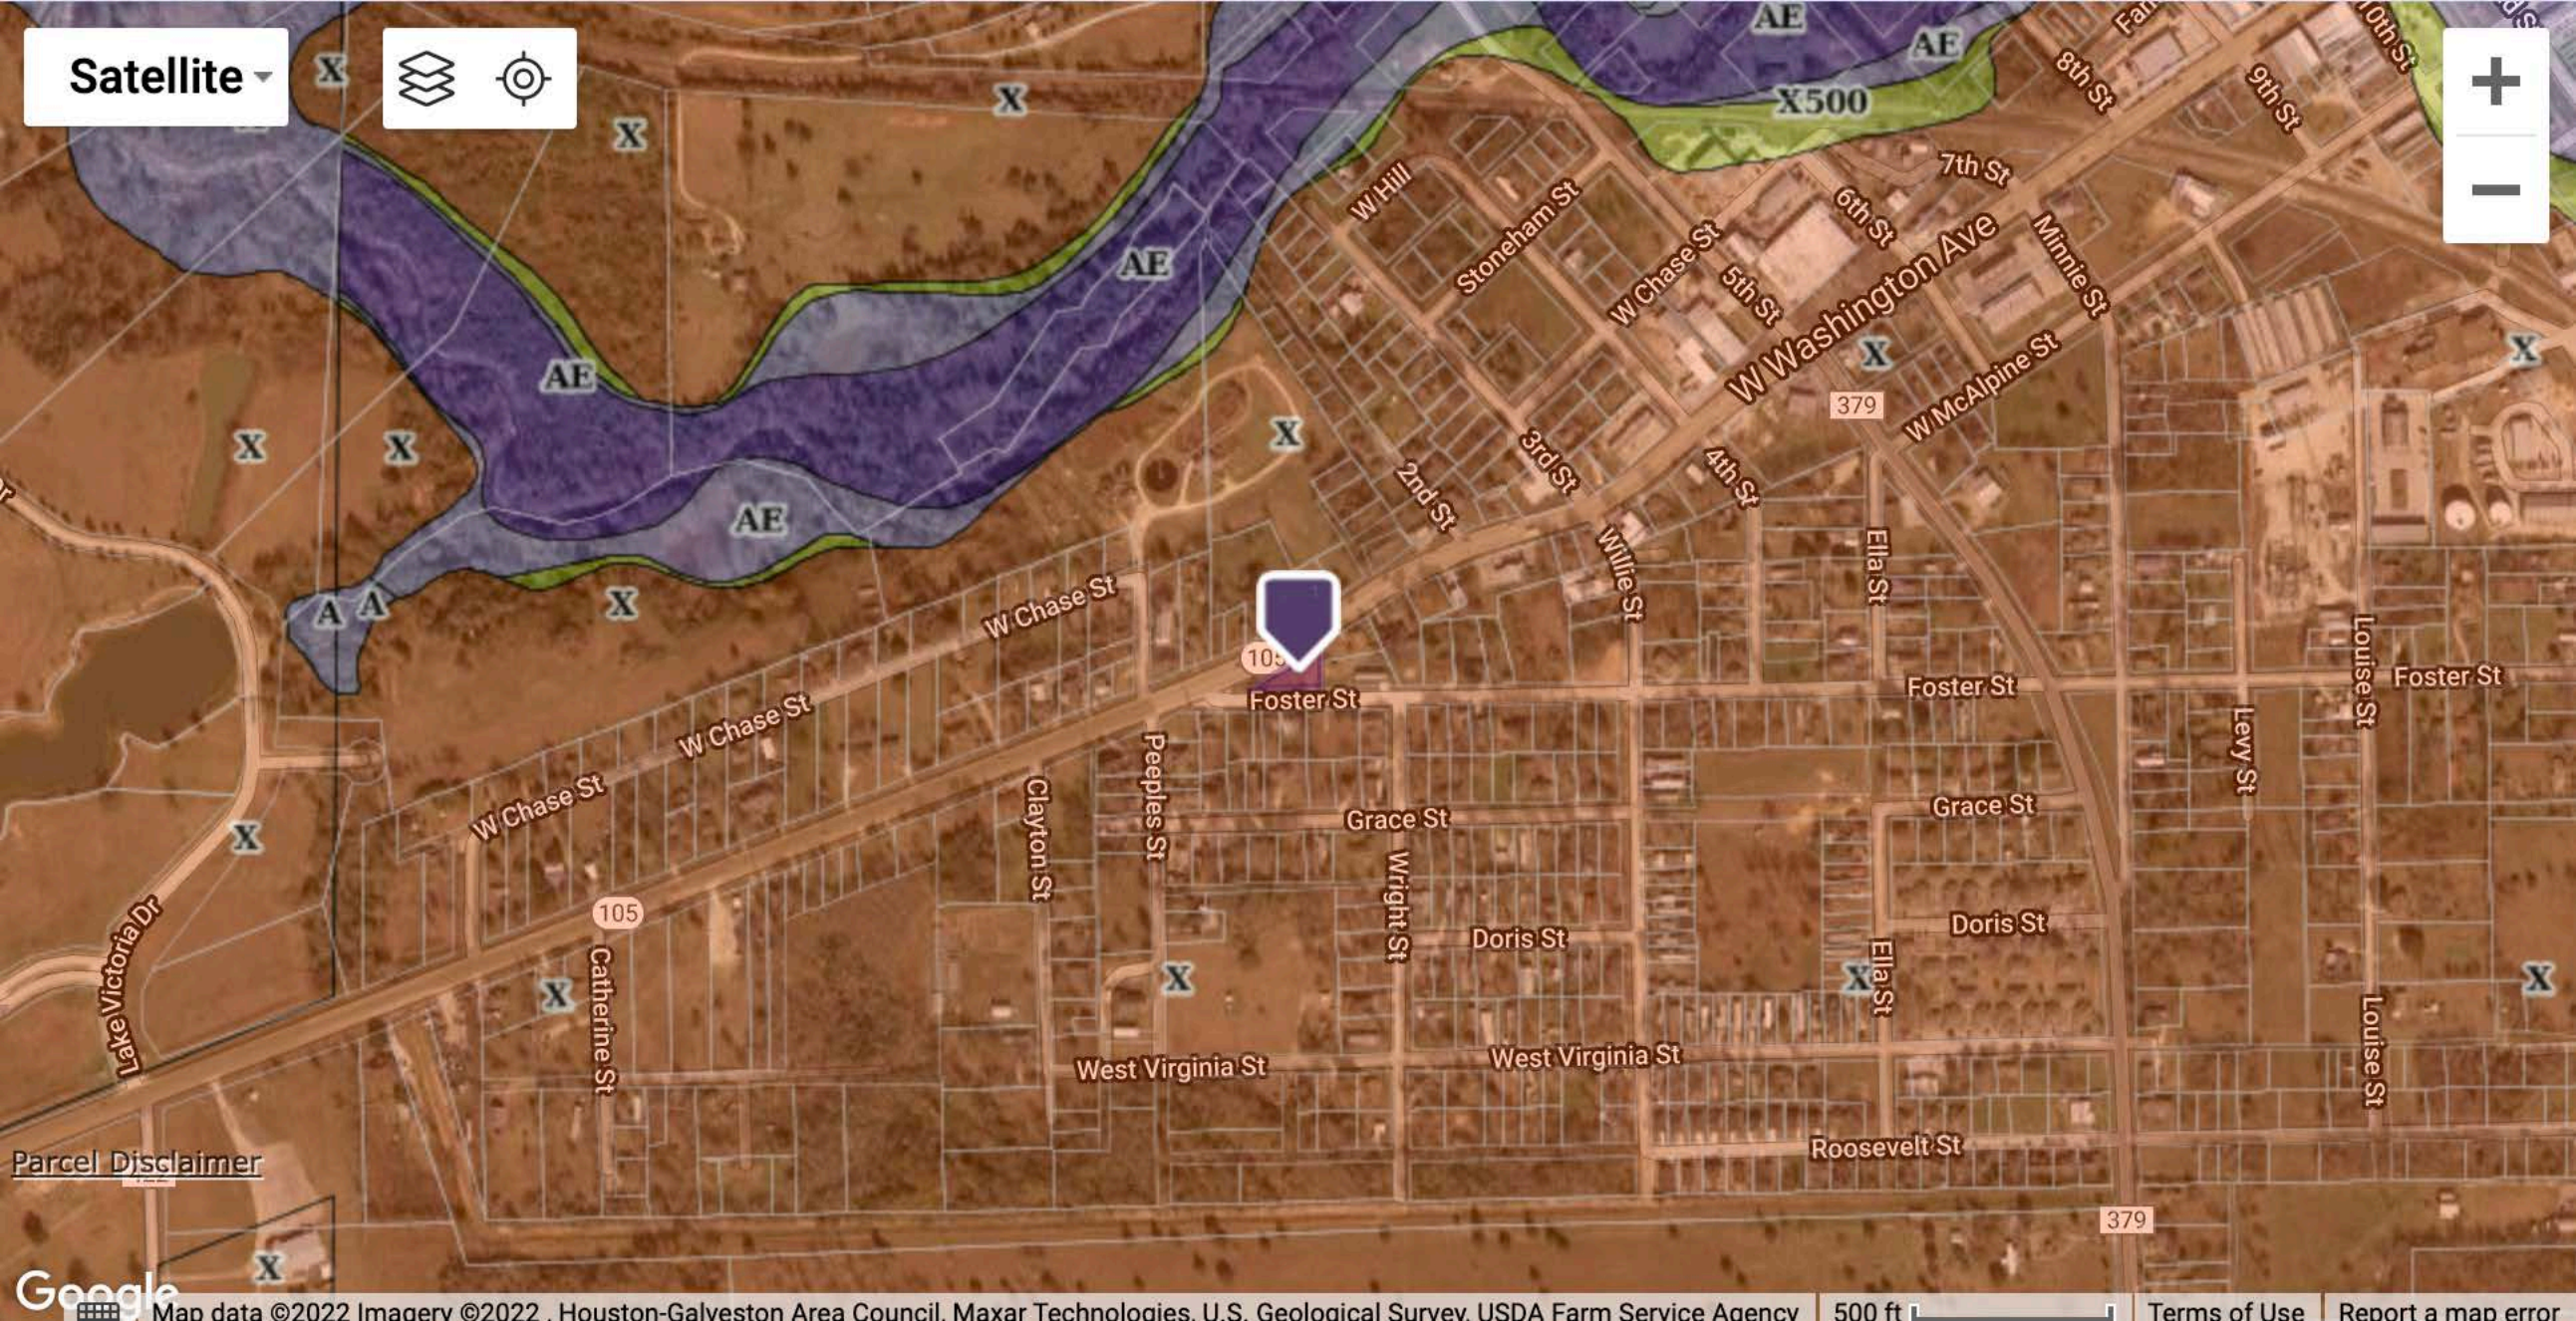

Google Earth

1985

30° 22.907' N 96° 5.940' W elev 208 ft eye alt 625 ft

Satellite

Parcel Disclaimer

Go

MaB

Mark

2nd St

W Washington Ave

Google Earth

1985

30°22.944' N 96°6.018' W elev 207 ft eye alt 1657 ft

Oakland Cemetery

Oakland Cemetery

Creek

W McAlpine St

Blackshear St

Bell St

7th St

6th St

Benton Dr

E Hill St

Lake Victoria Dr

Lake View Dr

Six Flags Over Texas Monument

Veterans of Foreign Wars

Google Earth
Earth Point

1985

30° 22.781' N 96° 5.691' W elev 207 ft eye alt 7217 ft