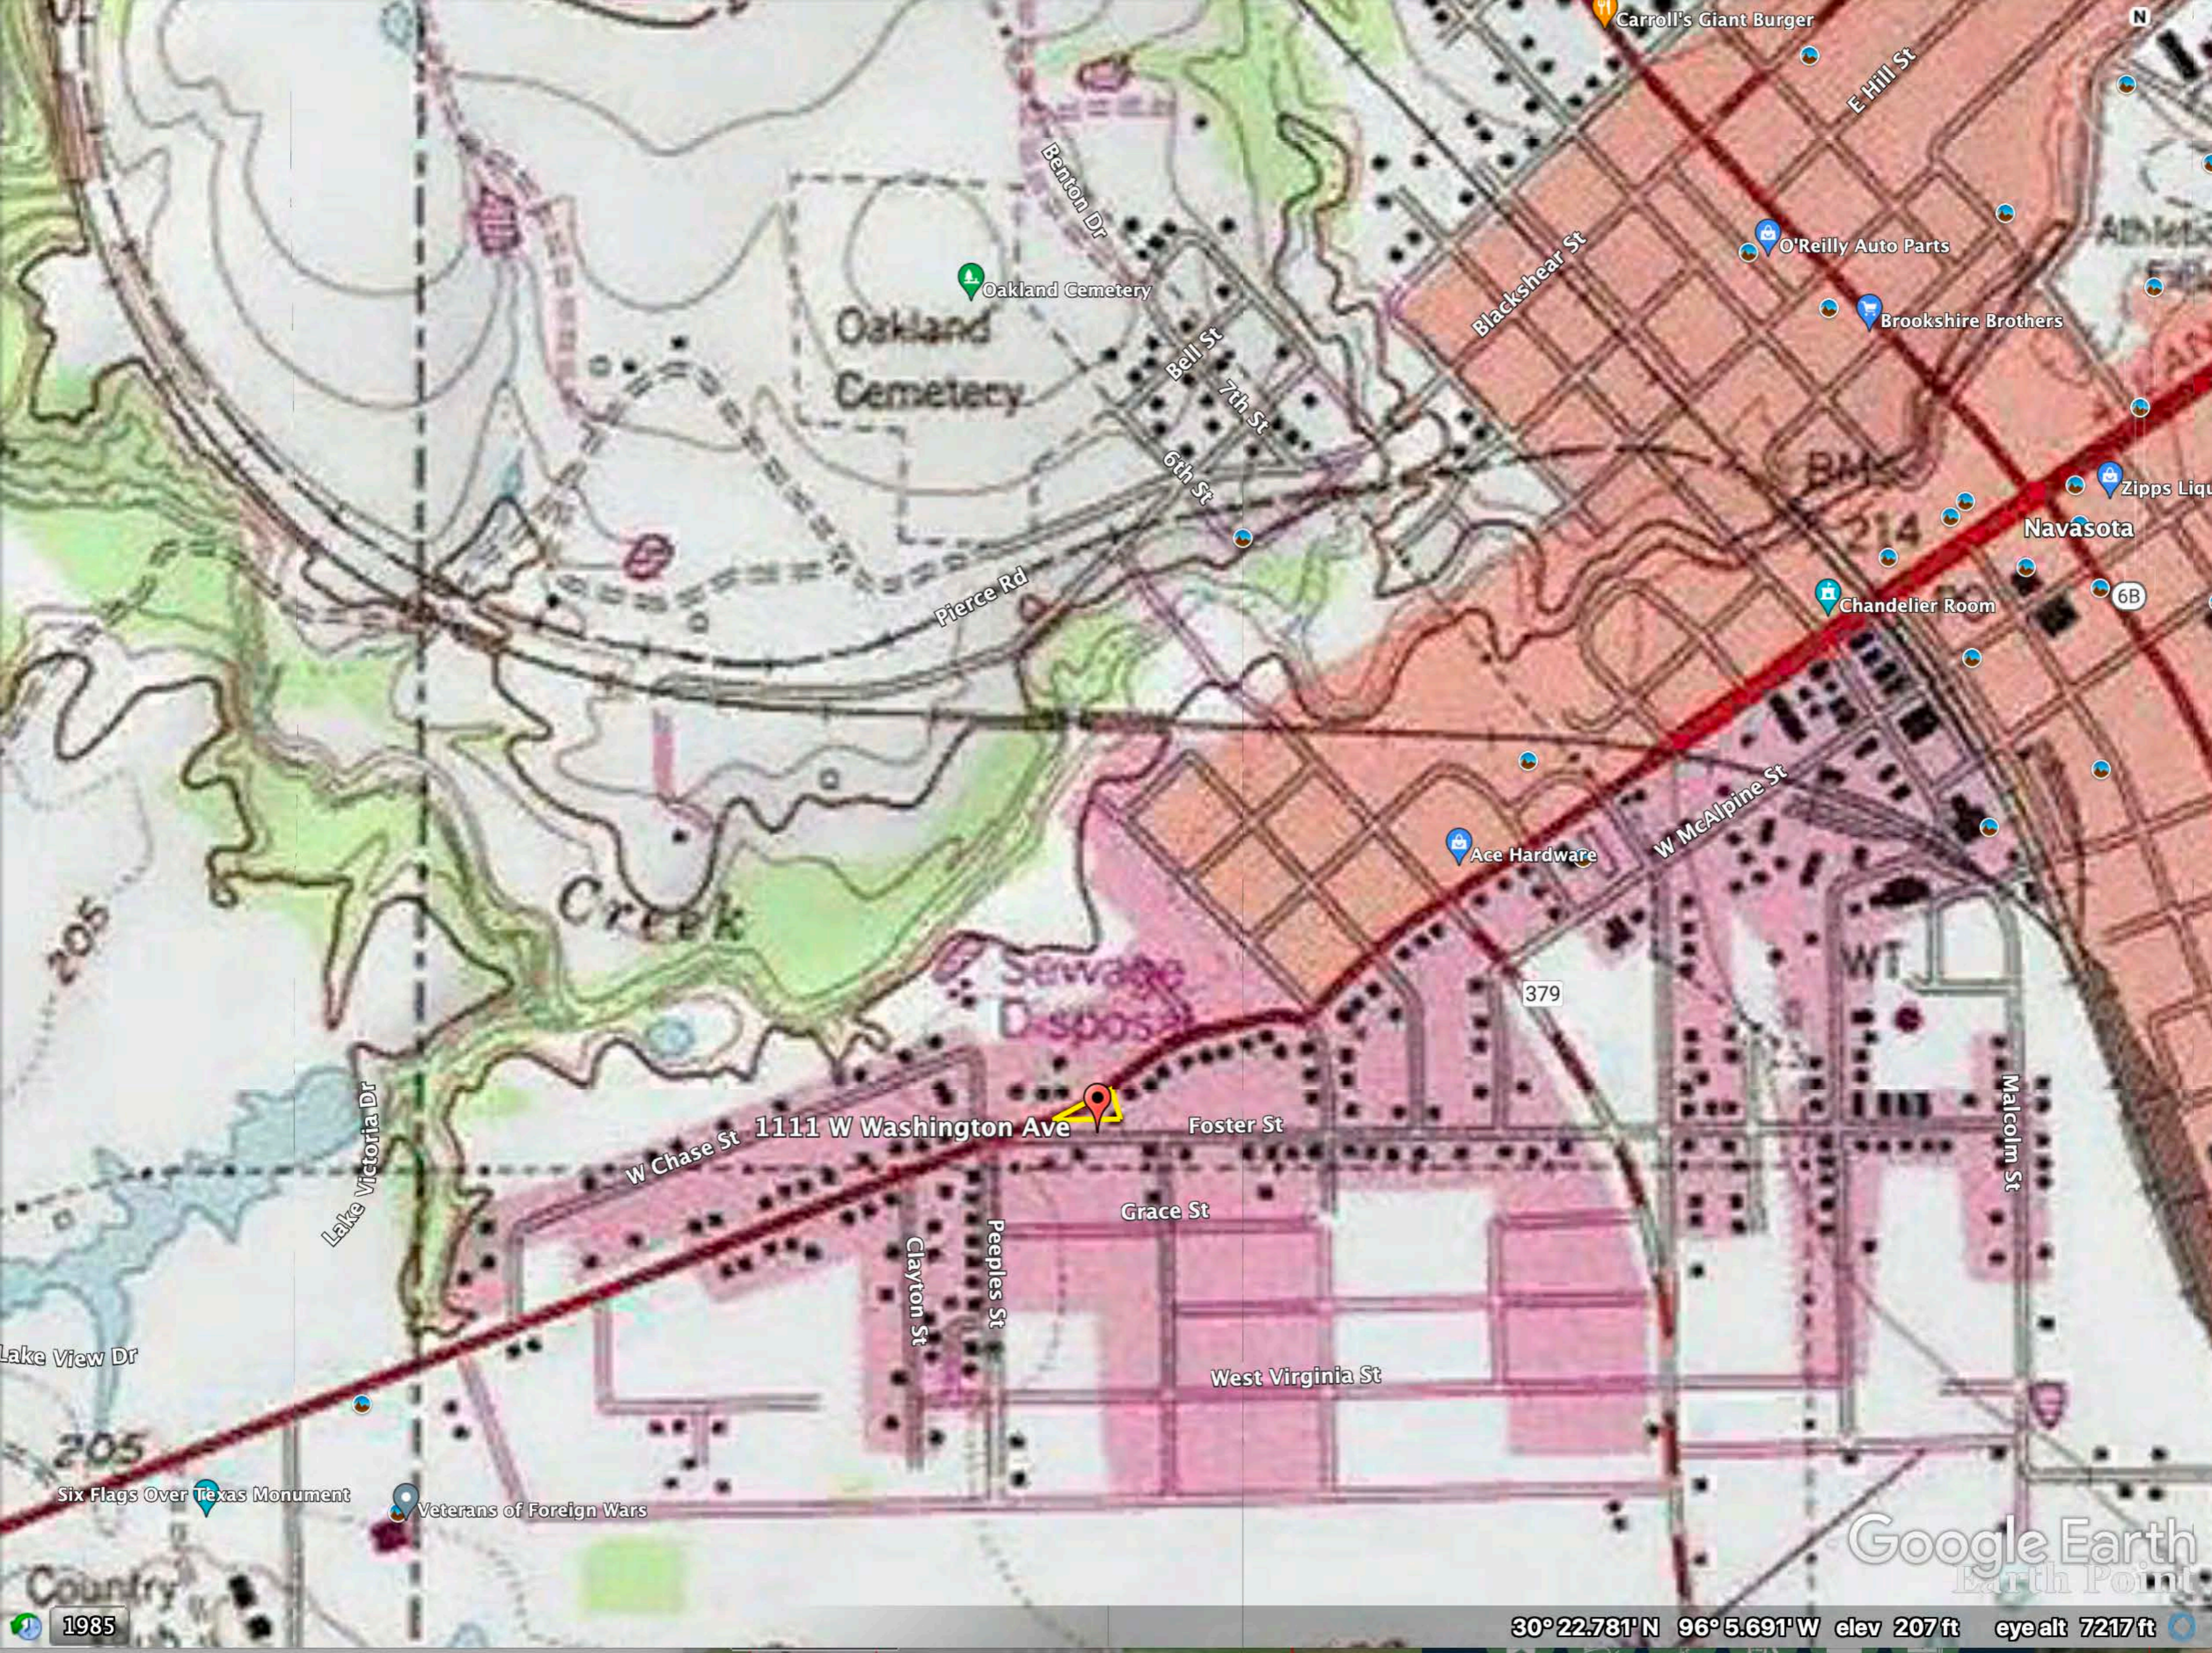

Foster St

W Washington Ave

W Chase St

Clayton St

Peoples St

Grace St

Wright St

3rd St

2nd St

W Washington Ave

Google Earth

1985

30°22.944' N 96°6.018' W elev 207 ft eye alt 1657 ft

Oakland Cemetery

Oakland Cemetery

Creek