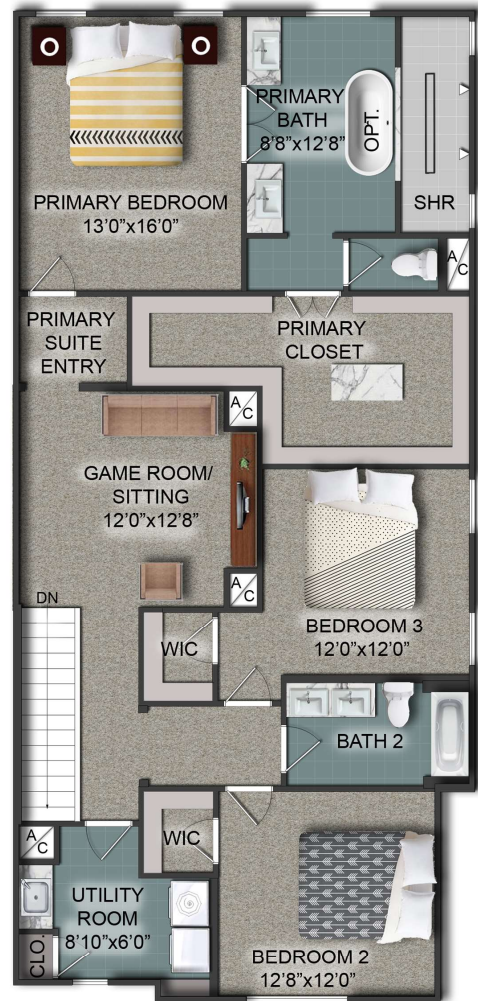

31.15'

103.50'

FIRST FLOOR ON SITE PLAN

This floor plan including furniture, fixture measurements and dimensions are approximate and for illustrative purposes only. BoxBrownie.com gives no guarantee, warranty or representation as to the accuracy and layout. All enquiries must be directed to the agent, vendor or party representing this floor plan.

SECOND FLOOR PLAN

MADISON
FINE PROPERTIES