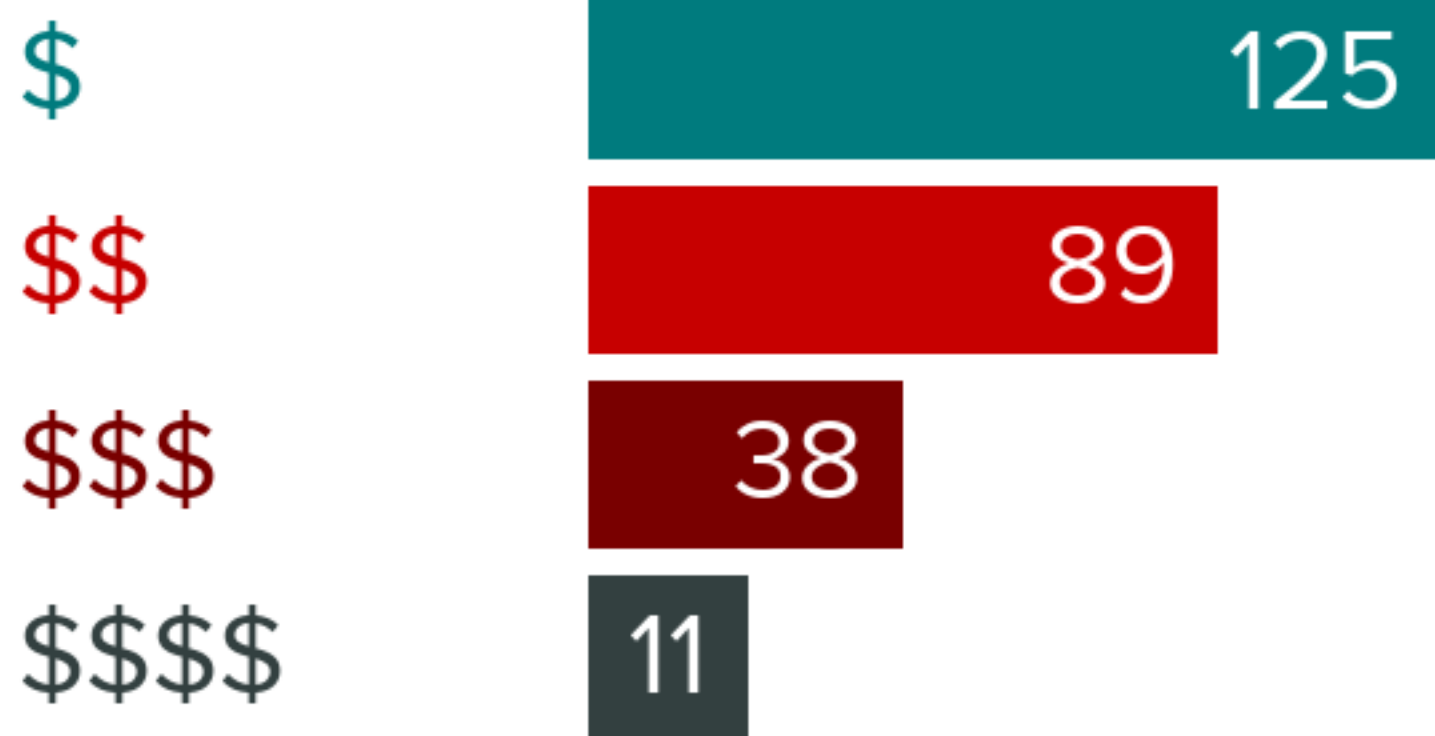

FOOD REPORT

NEIGHBORHOOD EATS

This home is located near **214** moderately priced restaurants and has an **above average** variety of cuisines.

270

WITHIN 5 MILES

GOOD EATS BY CATEGORY

AMERICAN	132
SEAFOOD	15
FAST FOOD	14
INTERNATIONAL	14
BARS	12
MEXICAN	11
STEAKHOUSES	10
CAFES	10
COFFEE AND TEA HOUSES	10
BARBECUE	7
OTHER	13