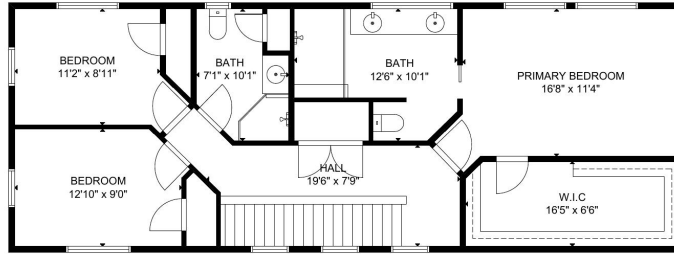

# 826 W 27th St Houston TX 77008

FLOOR 2

FLOOR 1

GROSS INTERNAL AREA  
TOTAL: 1,774 sq ft  
FLOOR 1: 843 sq ft, FLOOR 2: 931 sq ft  
EXCLUDED AREA: GARAGE: 505 sq ft  
SIZE AND DIMENSIONS ARE APPROXIMATE, ACTUAL MAY VARY.