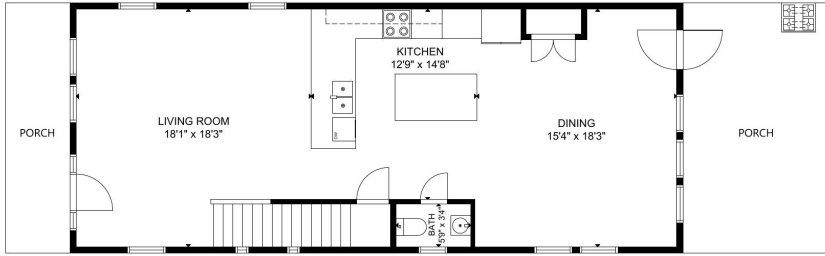

# 826 W 27th St Houston TX 77008

FLOOR 2

FLOOR 1

GROSS INTERNAL AREA  
TOTAL: 1,774 sq ft  
FLOOR 1: 843 sq ft, FLOOR 2: 931 sq ft  
EXCLUDED AREA: GARAGE: 505 sq ft  
SIZE AND DIMENSIONS ARE APPROXIMATE, ACTUAL MAY VARY.