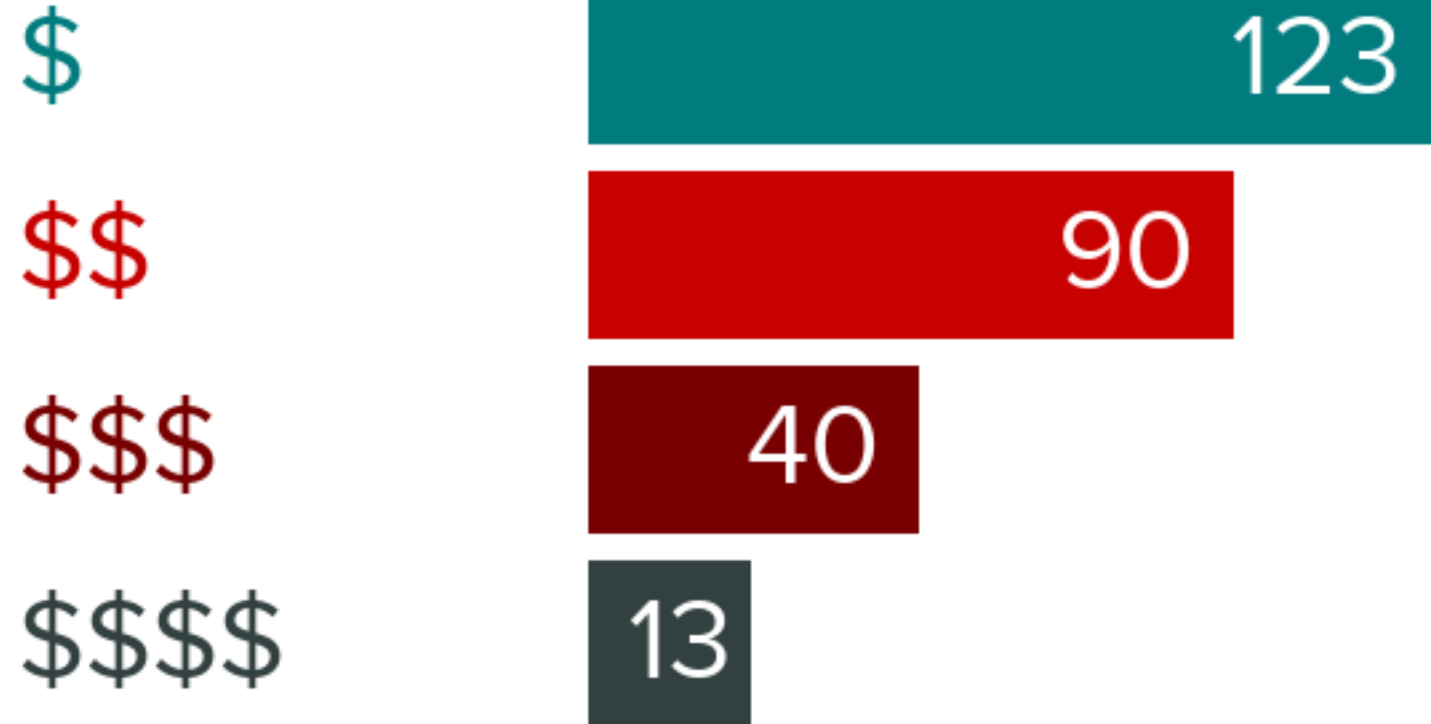

5443 LARKIN STREET, HOUSTON, TX 77007

FOOD REPORT

NEIGHBORHOOD EATS

This home is located near **213** moderately priced restaurants and has an **above average** variety of cuisines.

272

WITHIN 5 MILES

GOOD EATS BY CATEGORY

AMERICAN	130
SEAFOOD	16
FAST FOOD	16
INTERNATIONAL	13
STEAKHOUSES	12
BARS	12
BARBECUE	10
CAFES	9
COFFEE AND TEA HOUSES	9
MEXICAN	9
OTHER	14

5443 LARKIN STREET, HOUSTON, TX 77007

SCHOOL REPORT

SCHOOLS IN YOUR AREA