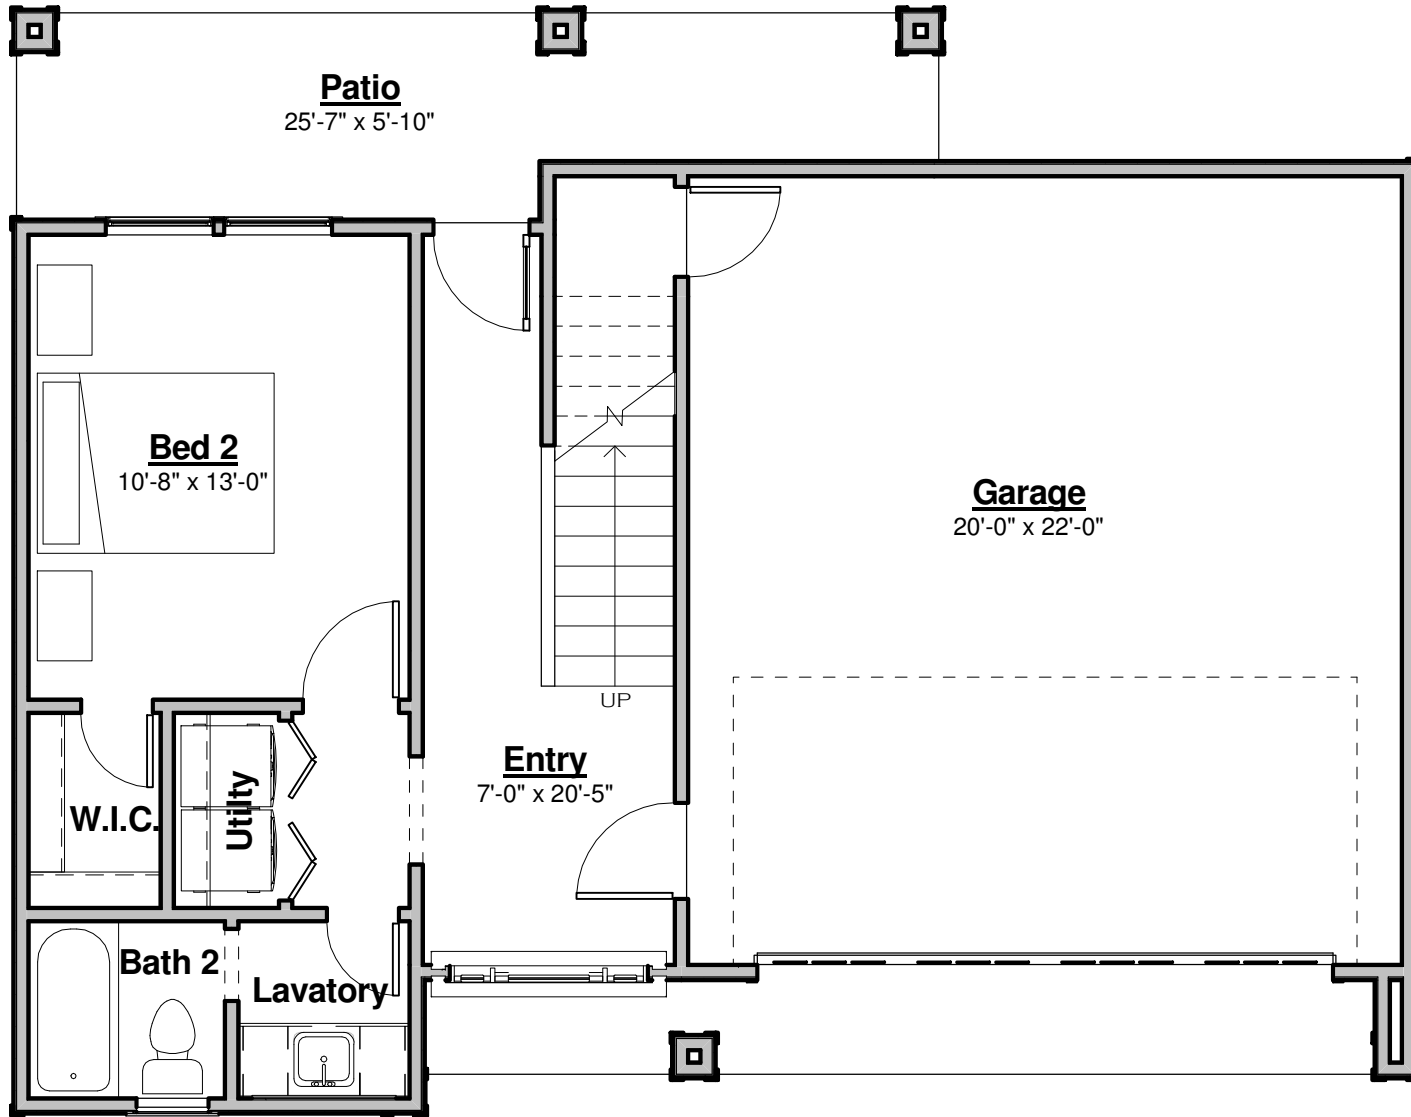

819 W. 21st Street, B 77008
First Floor

© RICHARD GROTHUES DESIGNS, INC. OCTOBER 2012