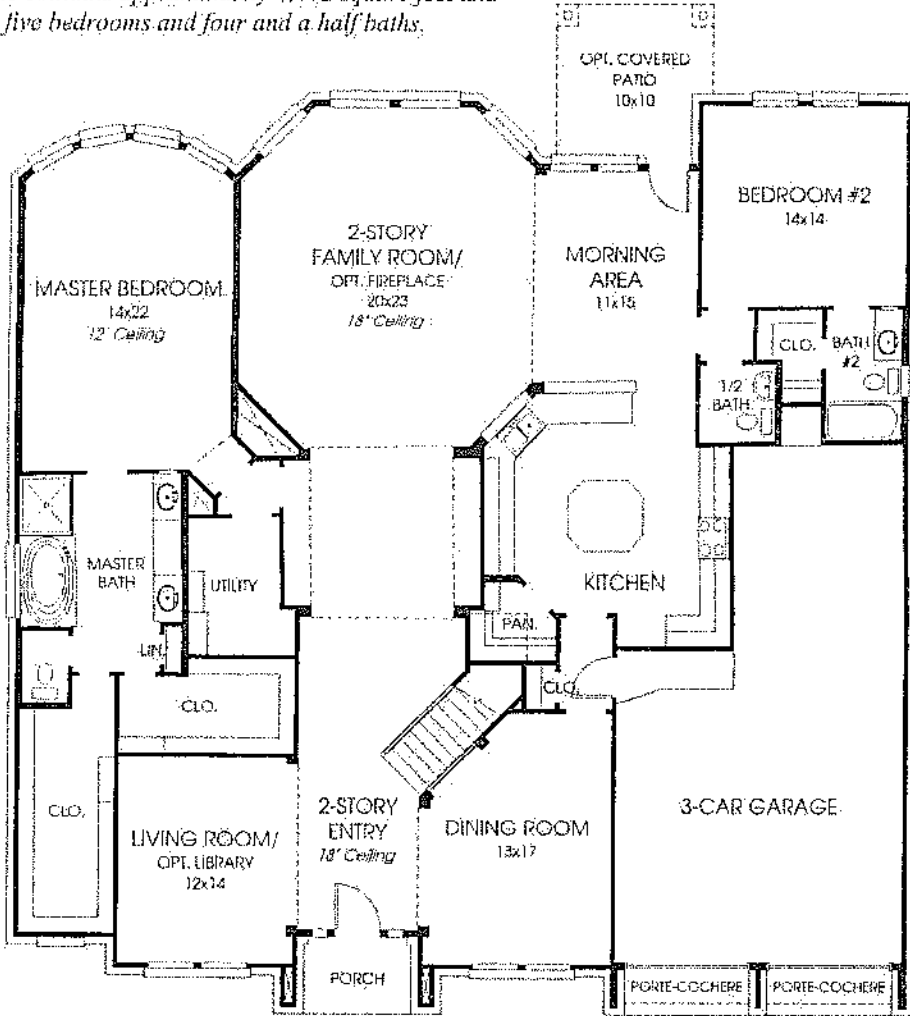

DESIGNS

Design 4472W

This home contains approximately 4,472 square feet and includes five bedrooms and four and a half baths.

Note: Any options listed on this brochure are available at an additional cost.

Not included: inside keyed deadbolt locks, refrigerators, furnishings, drapery, plants, decorative items and all other personal property being used in model homes. Builder reserves the right to make changes in the plans and specifications, and to substitute material of similar quality. Room dimensions indicate approximate inside area measurements.