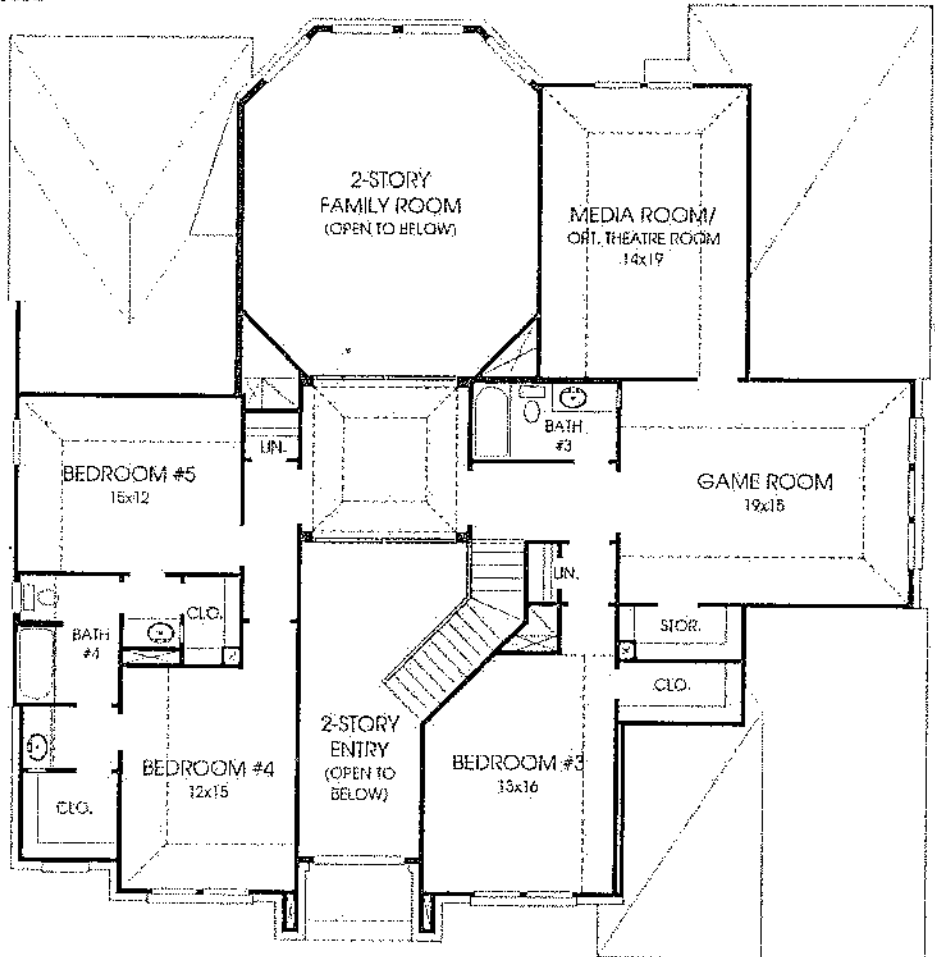

DESIGNS

Design 4472W

This home contains approximately 4,472 square feet and includes five bedrooms and four and a half baths.

Note: Any options listed on this brochure are available at an additional cost.

Not included: inside keyed deadbolt locks, refrigerators, furnishings, drapery, plants, decorative items and all other personal property being used in model homes. Builder reserves the right to make changes in the plans and specifications, and to substitute material of similar quality. Room dimensions indicate approximate inside area measurements.