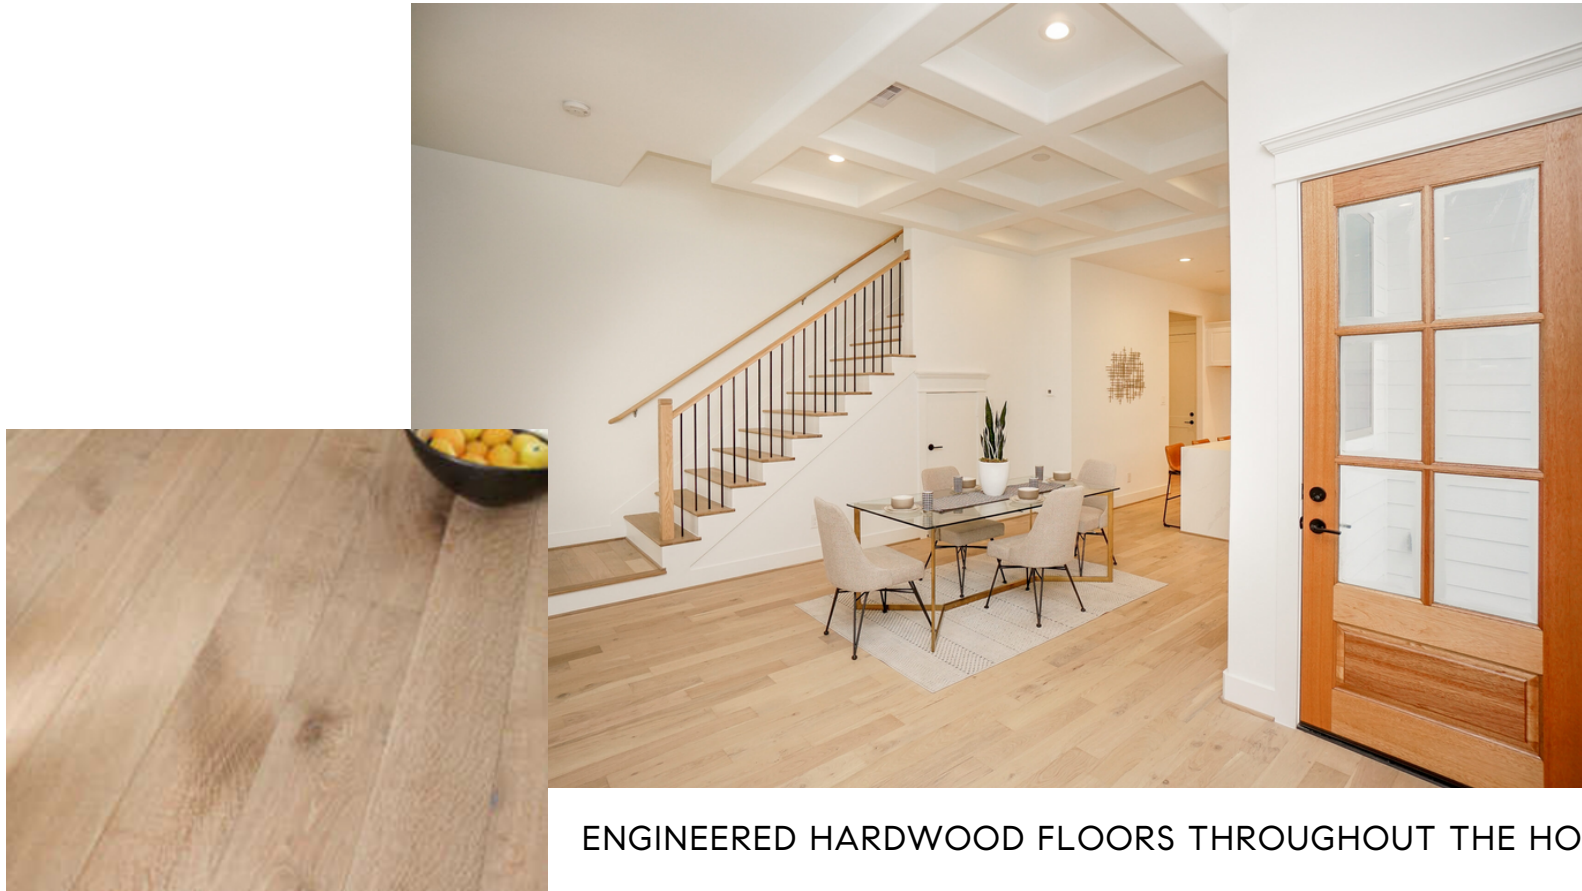

KIAM FARMHOUSES

CitiQuest
PROPERTIES

SELECTION PACKAGE

ENGINEERED HARDWOOD FLOORS THROUGHOUT THE HOUSE

KITCHEN

INSPIRATION

M&M LIGHTS:
IN HERITAGE BRASS BY
HINKLEY FROM THE SOMERSET
COLLECTION.. SKU: 753811
HINKLEY#: 3407HB
\$319.00