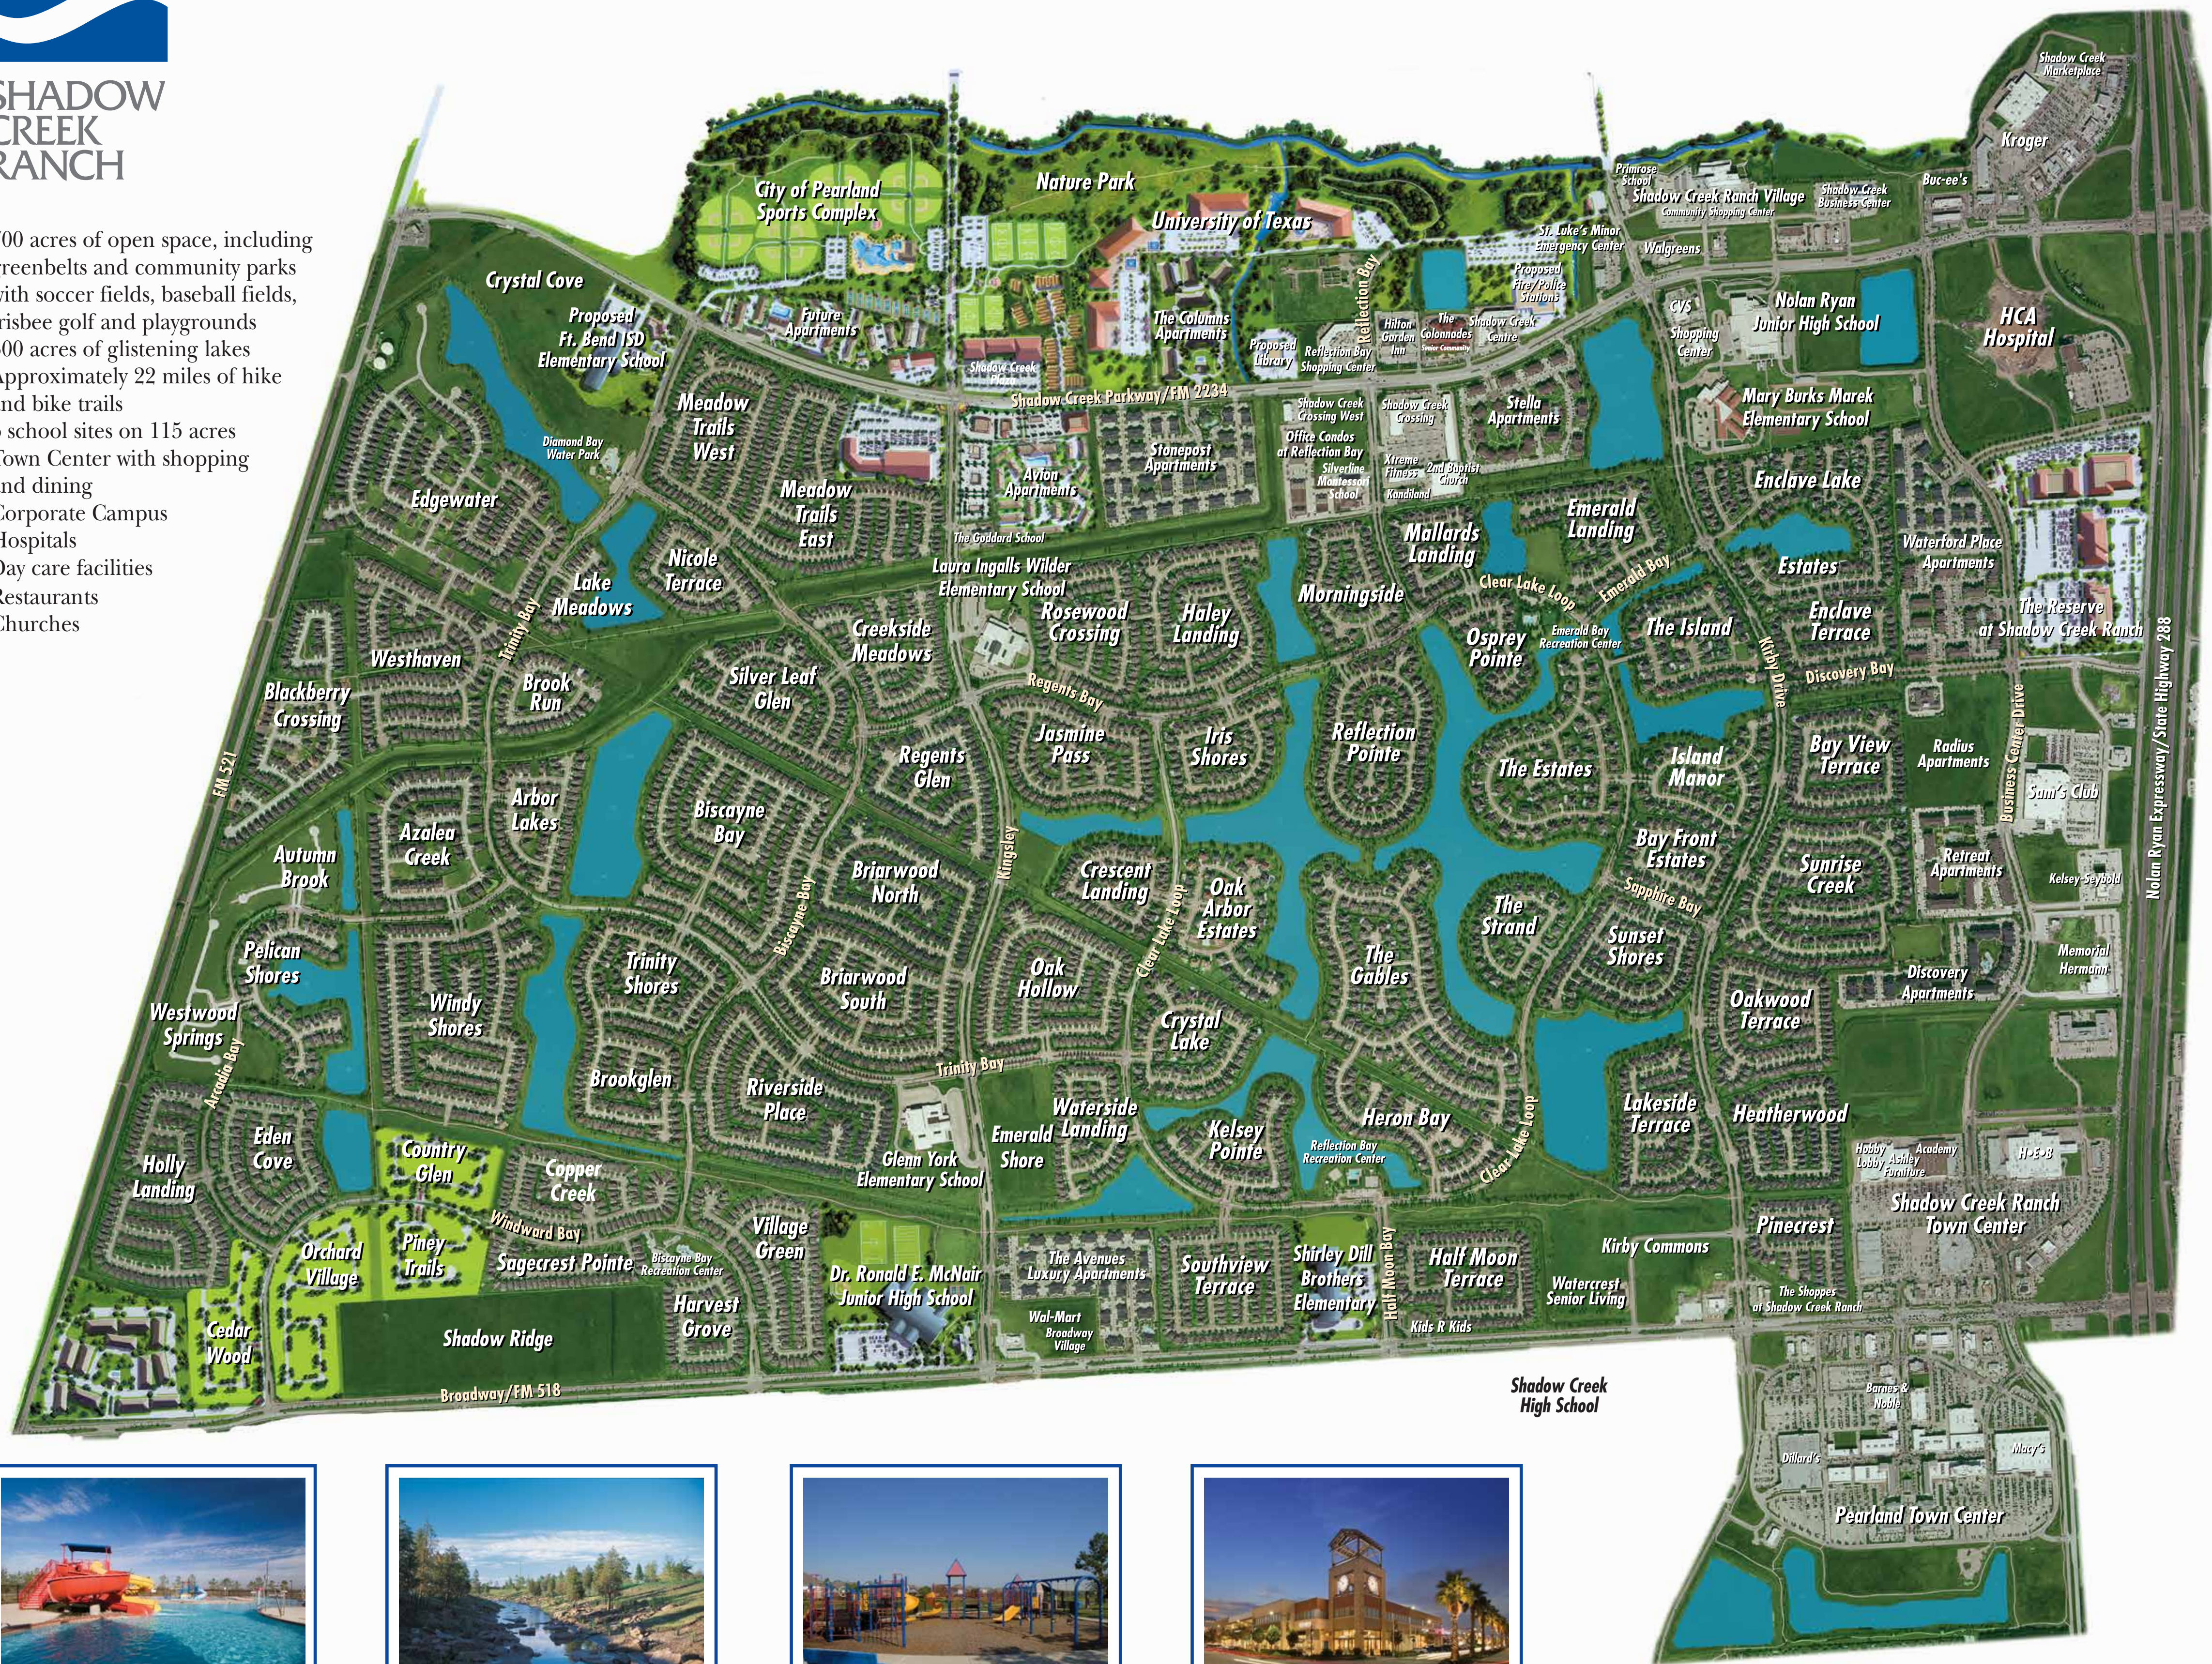

SHADOW CREEK RANCH

- 700 acres of open space, including greenbelts and community parks with soccer fields, baseball fields, frisbee golf and playgrounds
- 300 acres of glistening lakes
- Approximately 22 miles of hike and bike trails
- 6 school sites on 115 acres
- Town Center with shopping and dining
- Corporate Campus
- Hospitals
- Day care facilities
- Restaurants
- Churches

Sam Houston Tollway/Beltway 8

To Houston

www.shadowcreekranch.net