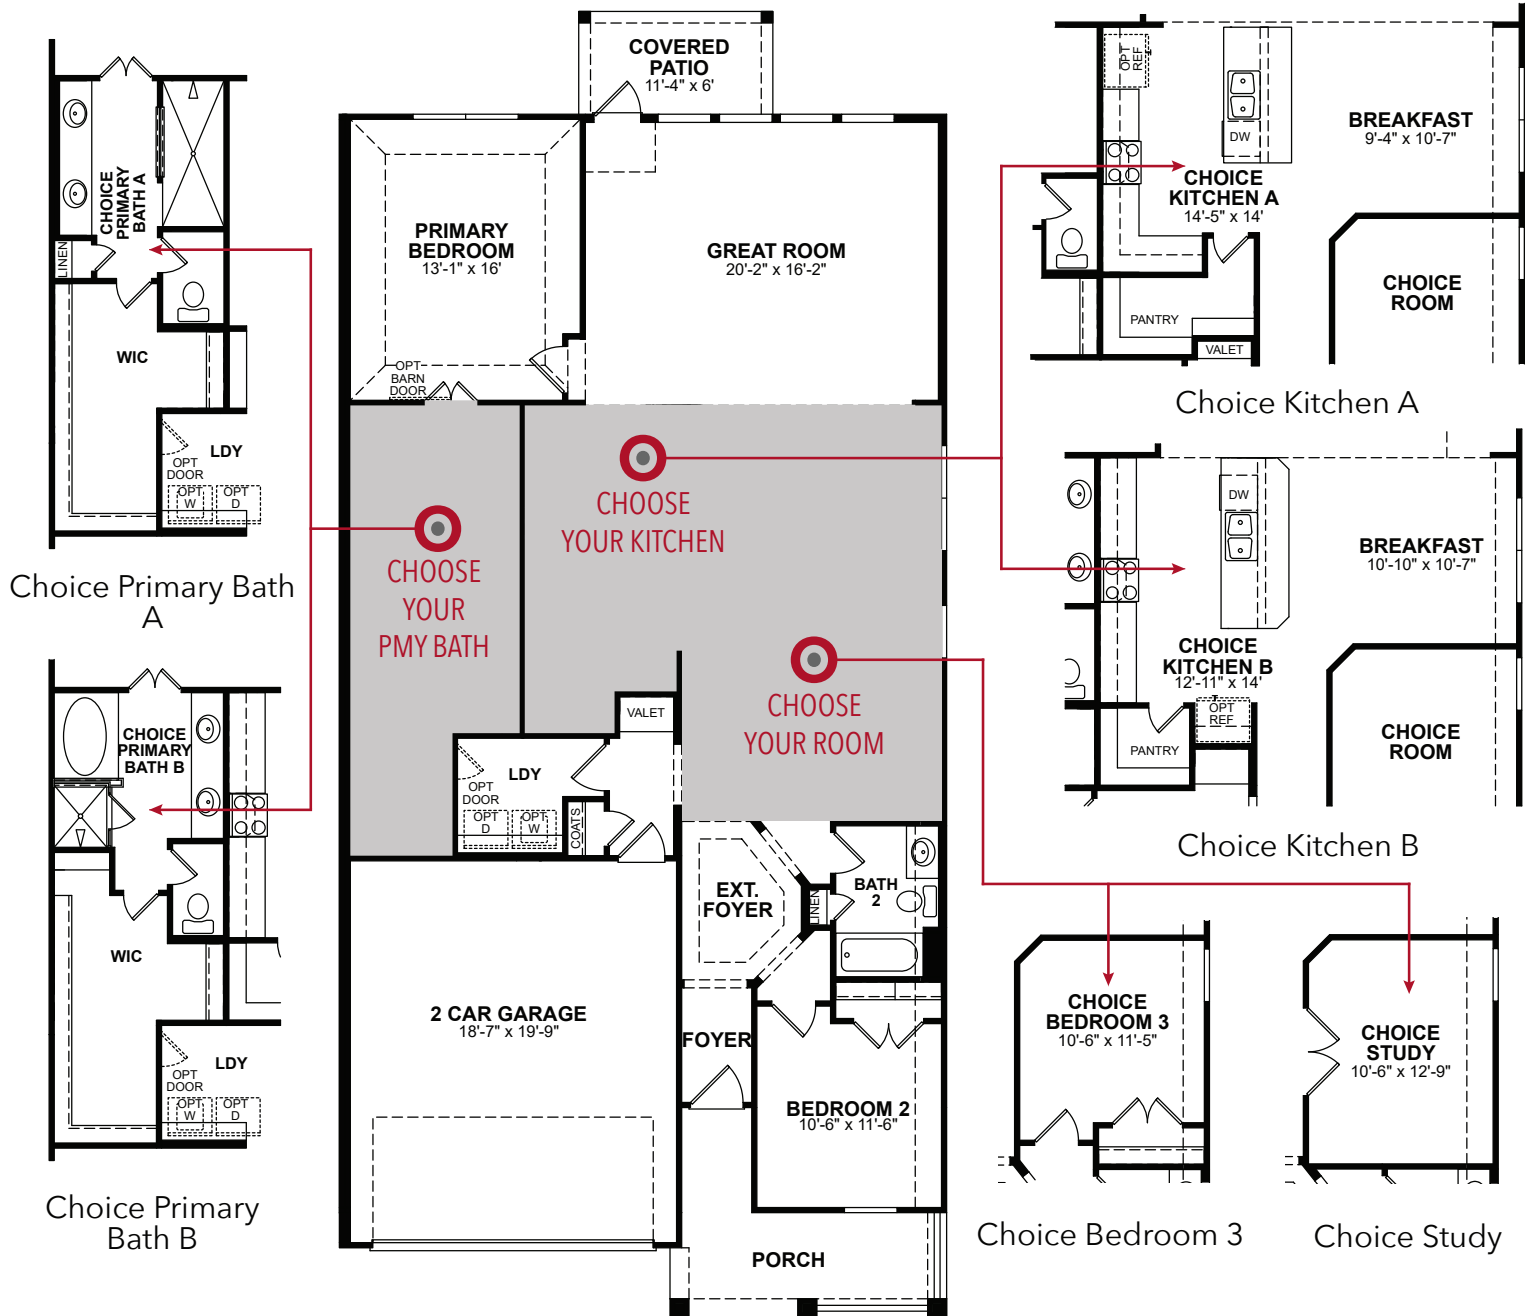

## Reflection

3 Bedrooms / 2 Bathrooms  
From 1,754 SqFt  
2-Car Garage

Exterior Craftsman (N)

Exterior Farmhouse (L)

Exterior Farmhouse (N)

# BEAZER HOMES Choice Plans™

Transform your floorplan—at no additional cost!

**- Choice Options:** No-cost options that change the livability or functionality of a space

Please see New Home Counselor for available paid plan options.