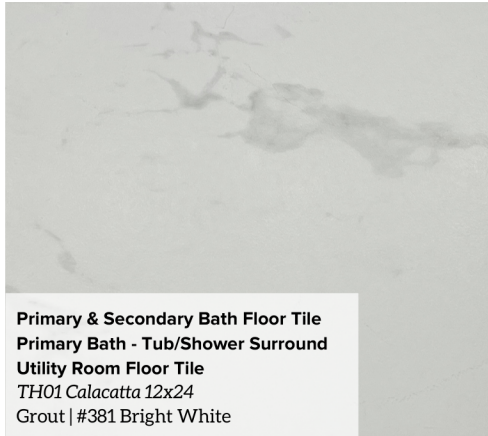

Home Selections

608 W. 21st

Entry, Kitchen, Living, Dining, Stairs, Gameroom & Halls *
Mohawk-Cattlebaron Birch | Snowy Birch

Kitchen Counter Tops *
Carrara Marmi

Kitchen Backsplash *
MM30-White | Hex
Grout: 381 Bright White

**Kitchen Uppers, Lowers & Island *
Primary & Secondary Bath Cabinets ***
Milano 18 Roundover | Extra White

Primary & Secondary Bath Counter Tops
Snow White

Front Door *
Classic 3 Lite- 8' w/ Reeded Glass-Ebony Stain

Primary Bath Shower Floor
Matte Suede Gray 1" Hex
Grout | #381 Bright White

Powder Bath Floor Tile *
MC 52 Hex 8"
Grout | #381 Bright White

Primary & Secondary Bath Floor Tile
Primary Bath - Tub/Shower Surround
Utility Room Floor Tile
TH01 Calacatta 12x24
Grout | #381 Bright White

Secondary Bath - Tub/Shower Surround
VV11 White | 4 x 12
Grout: 381 Bright White

Snowbound | Wall Color

Extra White | Interior Trim, Closets, Pantry

Interior Paint

Gossamer Veil | Main Color & Garage

Extra White | Exterior Trim