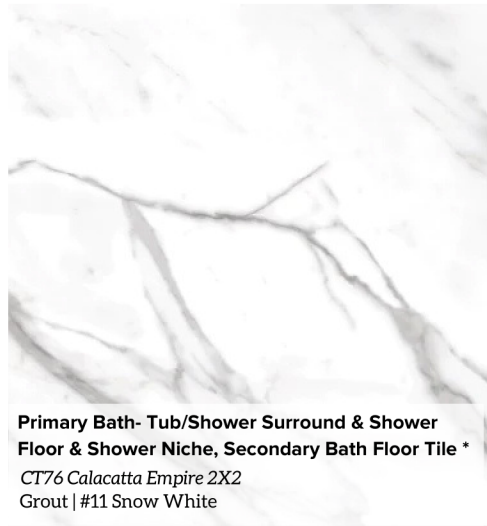

Home Selections

4517A Lillian St.

Entry, Kitchen, Living, Dining, Stairs, Gameroom & Halls *
Regal Frontier | Bianco

Kitchen Lowers & Island Color *
Milano-18 Roundover | Pewter Green

Kitchen Backsplash *
AT 20- White Herringbone
Grout: 11 Snow White

Primary Bath Floor Tile *
MC 52 Hex 8"
Grout | #11 Snow White

Powder Bath & Utility Room Floor
Matte Artic White 1.5" Hex
Grout | #543 Driftwood

Primary Bath- Tub/Shower Surround & Shower Floor & Shower Niche, Secondary Bath Floor Tile *
CT76 Calacatta Empire 2X2
Grout | #11 Snow White

Secondary Bath- Tub Surround
VV10 White- Glossy 4 x 12
Grout: 11 Snow White

Snowbound | Wall Color

Extra White | Interior Trim, Closets, Pantry

Interior Paint

Argos | Main Color & Garage

Extra White | Exterior Trim