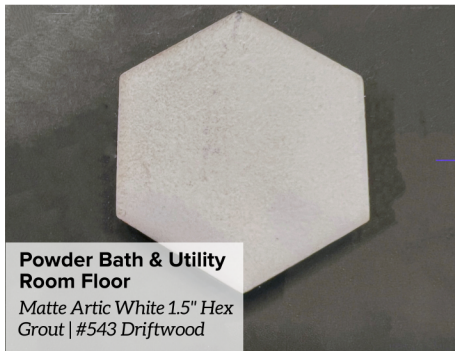

Home Selections

4517A Lillian St.

Entry, Kitchen, Living, Dining, Stairs, Gameroom & Halls *
Regal Frontier | Bianco

Kitchen Lowers & Island Color *
Milano-18 Roundover | Pewter Green

Kitchen Backsplash *
AT 20- White Herringbone
Grout: 11 Snow White

Kitchen, Primary Bath, Secondary Bath Counter Tops *
Carrara Marmi

**Kitchen Uppers
Primary Bath & Secondary Bath Cabinets ***
Milano 18 Roundover | Extra White

Front Door *
Classic 3 Lite- 8' w/ Reeded Glass-Ebony Stain

Primary Bath Floor Tile *
MC 52 Hex 8"
Grout | #11 Snow White

Powder Bath & Utility Room Floor
Matte Artic White 1.5" Hex
Grout | #543 Driftwood

Primary Bath- Tub/Shower Surround & Shower Floor & Shower Niche, Secondary Bath Floor Tile *
CT76 Calacatta Empire 2X2
Grout | #11 Snow White

Secondary Bath- Tub Surround
VV10 White- Glossy 4 x 12
Grout: 11 Snow White

Snowbound | Wall Color

Extra White | Interior Trim, Closets, Pantry

Interior Paint

Argos | Main Color & Garage

Extra White | Exterior Trim