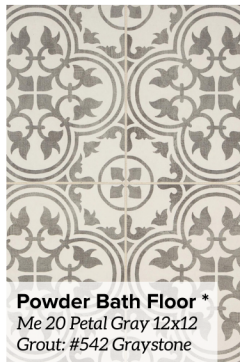

Home Selections

4517B Lillian St.

Entry, Kitchen, Living, Dining, Stairs
Regal Elements | Polar White

Kitchen Backsplash *
MM30 Spirit-White 3x12
Grout: #381 Bright White

**Kitchen, Primary Bath,
Secondary Bath
Counter Tops ***
Carrara Marmi

Kitchen Island Color *
Milano-18 Roundover | Peppercorn

Powder Bath Floor *
Me 20 Petal Gray 12x12
Grout: #542 Graystone

**Kitchen Uppers & Lower
Primary Bath & Secondary Bath Cabinets ***
Milano 18 Roundover | Extra White

Front Door *
Marginal 6 Lite- 8' Over Panel w/ Flemish Glass
Ebony Stain

Utility Room Floor Tile *
MC 52 Hex 8"
Grout | #11 Snow White

**Primary Bath Shower
Floor & Shower Niche**
Matte Suede Gray 1" Hex
Grout | #11 Snow White

**Primary Bath Floor Tile, Tub/Shower Surround
Secondary Bath Floor Tile
Fireplace Surround**
TH01 Calacatta 12x24
Grout | #11 Snow White

Secondary Bath- Tub Surround
VV10 White- Glossy 4 x 12
Grout: 11 Snow White