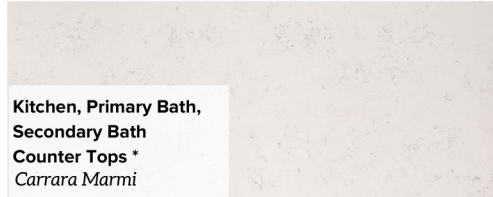

Home Selections

4517B Lillian St.

Entry, Kitchen, Living, Dining, Stairs
Regal Elements | Polar White

Kitchen Backsplash *
MM30 Spirit-White 3x12
Grout: #381 Bright White

**Kitchen, Primary Bath,
Secondary Bath
Counter Tops ***
Carrara Marmi

Kitchen Island Color *
Milano-18 Roundover | Peppercorn

Powder Bath Floor *
Me 20 Petal Gray 12x12
Grout: #542 Graystone

**Kitchen Uppers & Lower
Primary Bath & Secondary Bath Cabinets ***
Milano 18 Roundover | Extra White