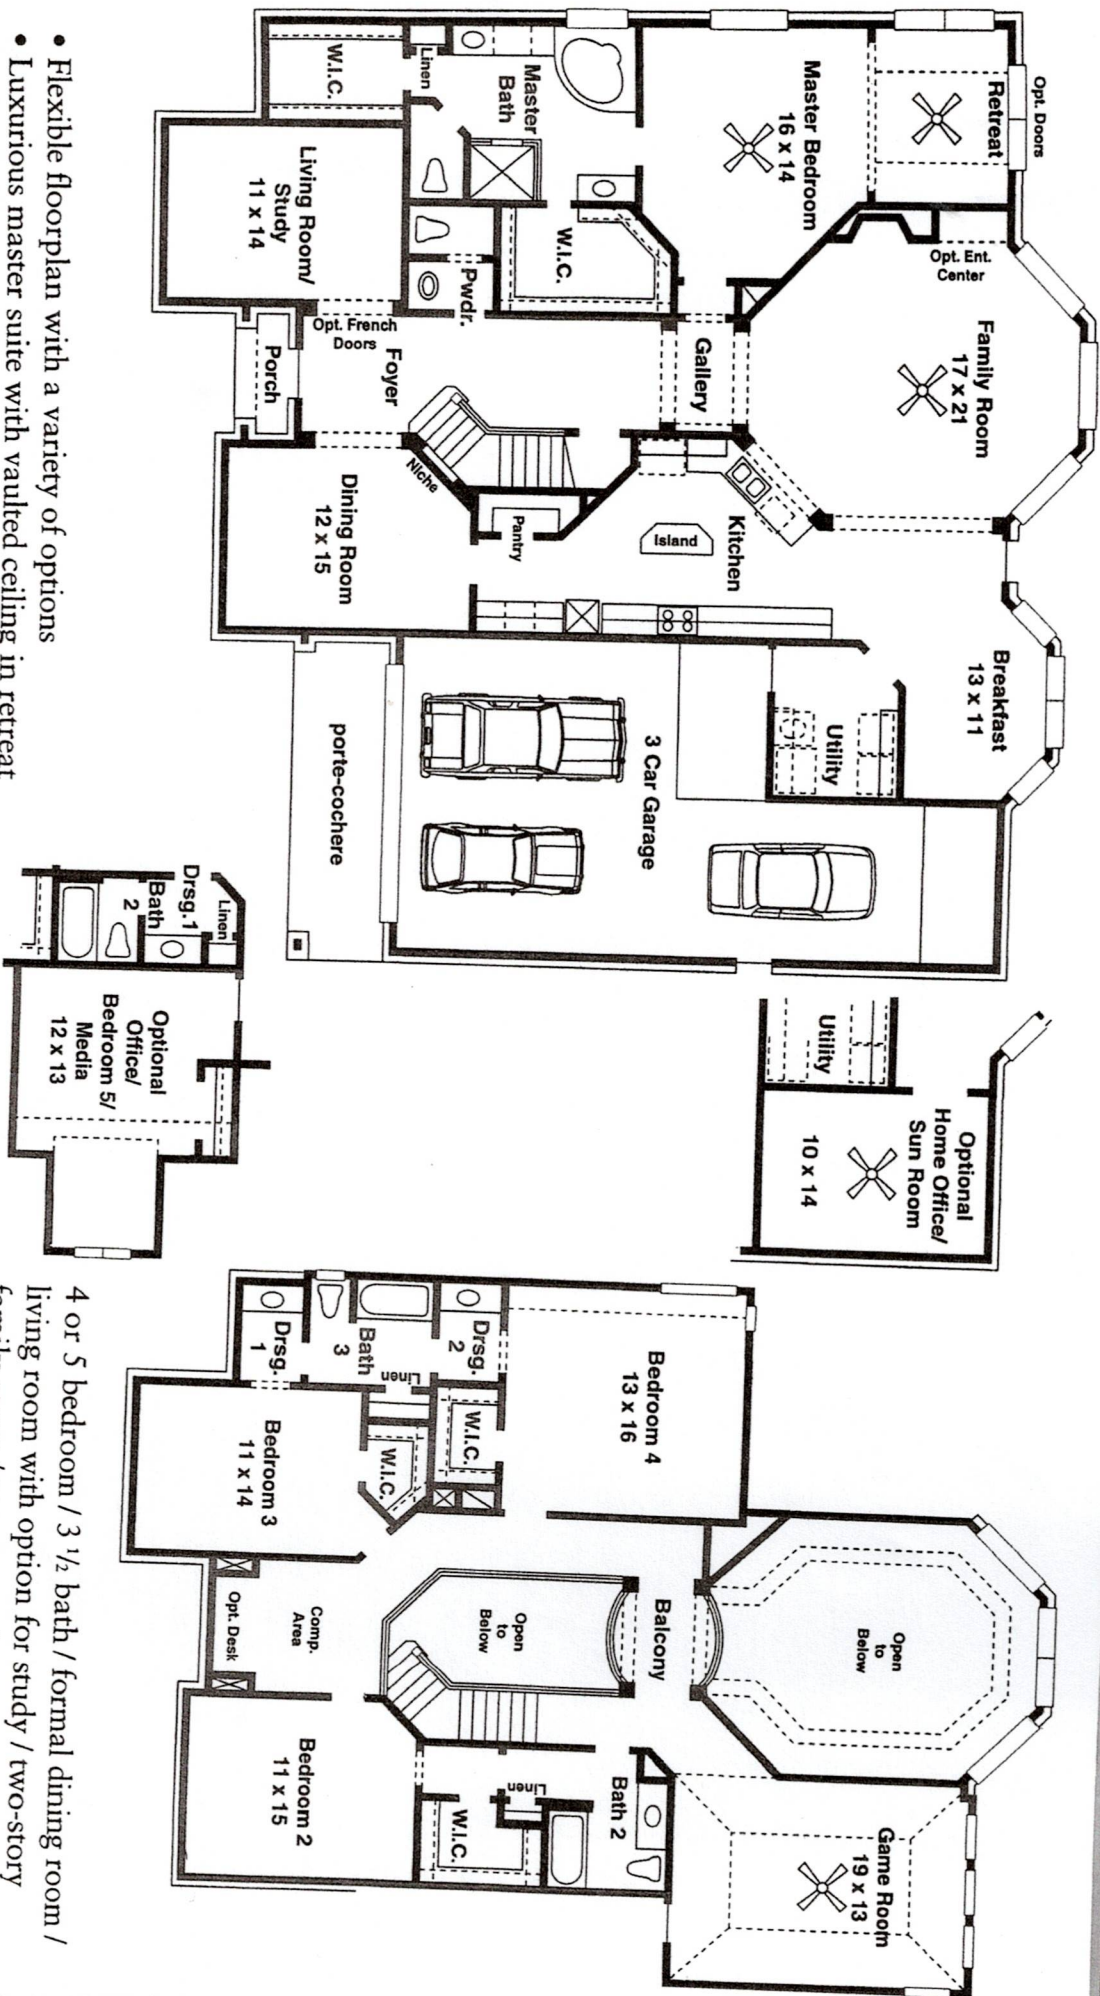

THE WOODHAVEN

- Flexible floorplan with a variety of options
- Luxurious master suite with vaulted ceiling in retreat
- Dramatic two-story family room opens to breakfast nook and gourmet kitchen
- Spacious game room with vaulted ceiling
- Ample secondary bedrooms with walk-in closets

4 or 5 bedroom / 3 1/2 bath / formal dining room / living room with option for study / two-story family room / gameroom / computer niche / 3 car attached garage

NEWMARK
H O M E S

Tradition. Vision.

www.nvmarkhomes.com
1-800-840-2700

Floor plan shown is artist's concept. Construction subject to change.