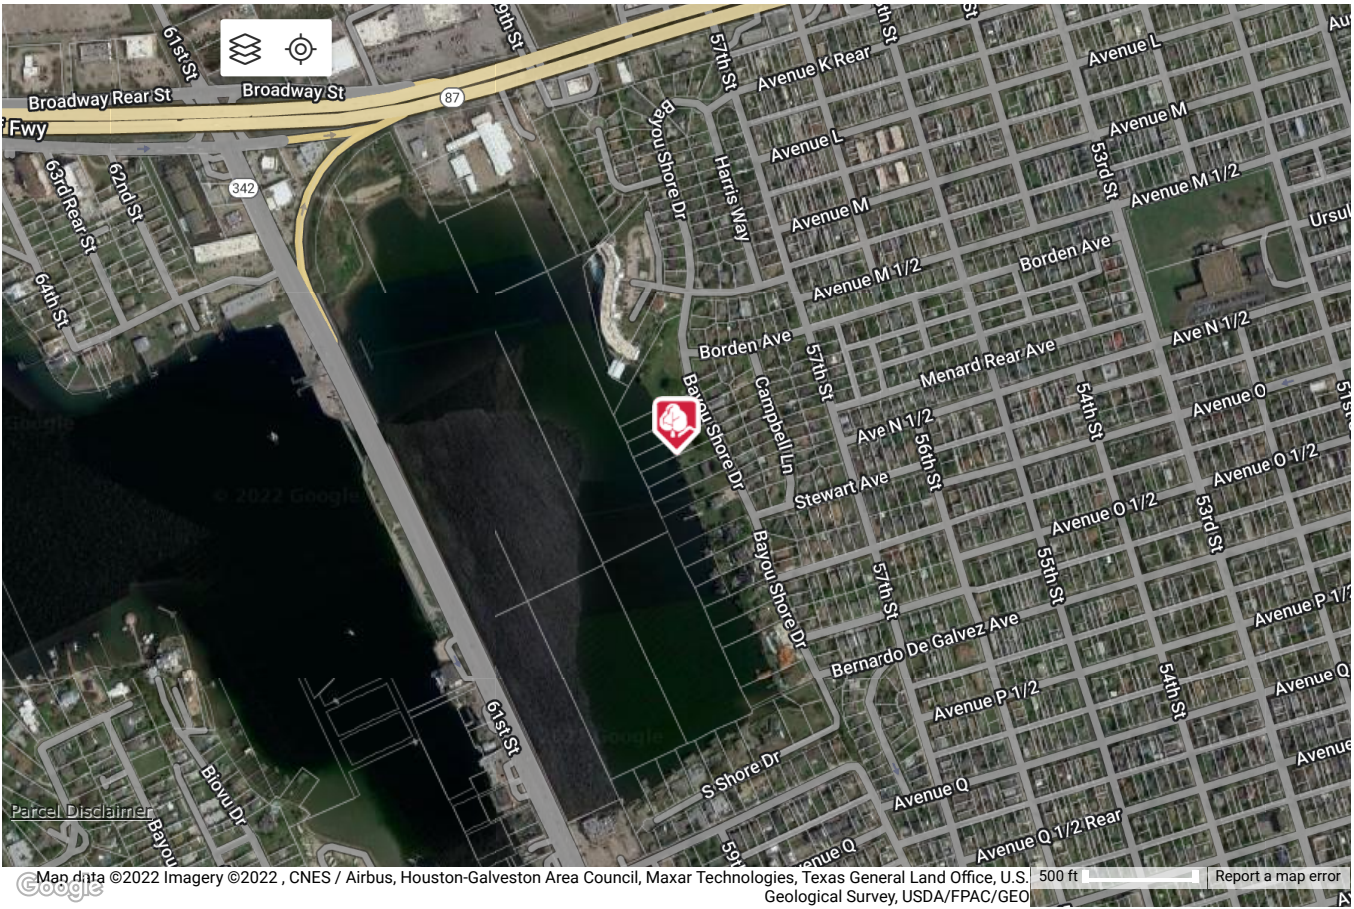

1515 Bayou Shore Drive, Galveston, Texas 77551-4330 Galveston County

Parcel Map

MLS Number is 70794503
 Property Type is 'Lots'
 Found 1 result in 0.02 seconds.