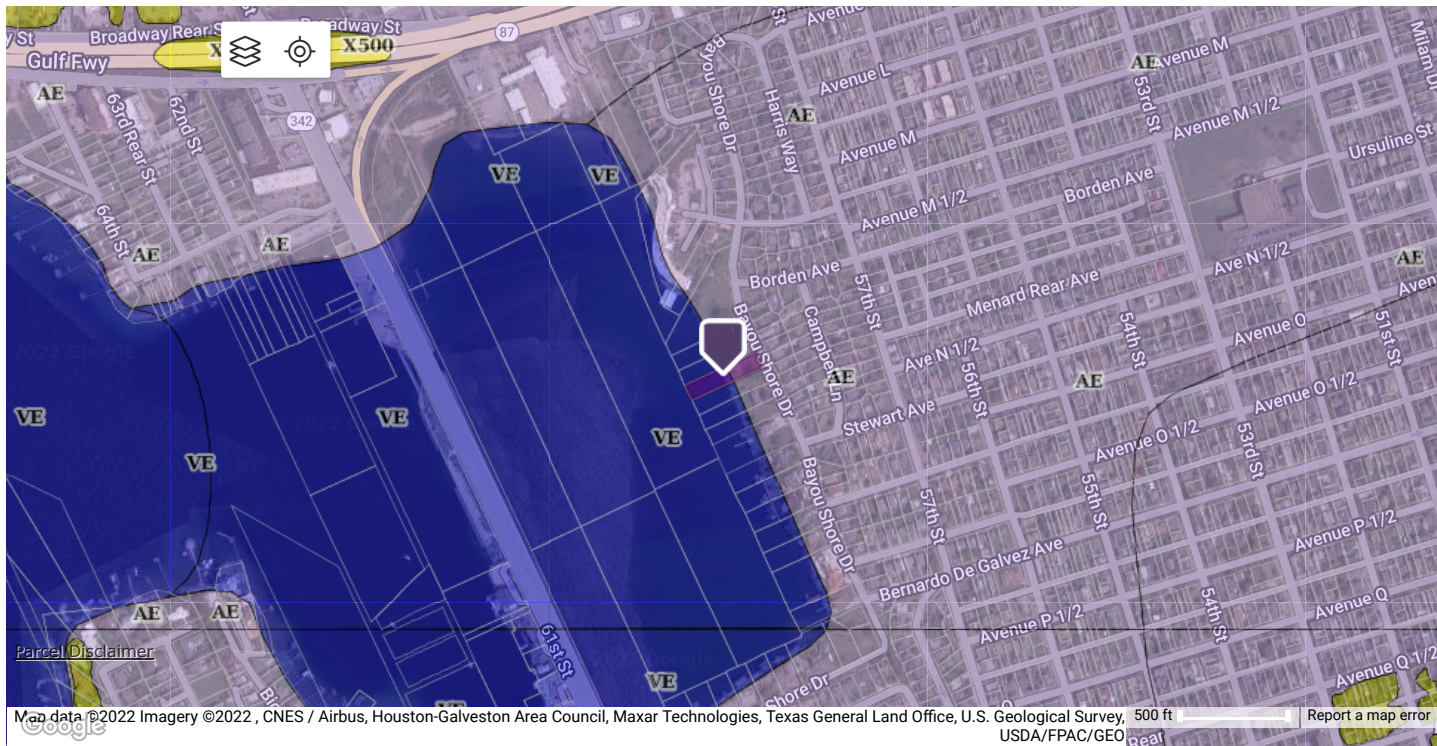

1515 Bayou Shore Drive, Galveston, Texas 77551-4330 Galveston County

Flood Map

Flood Zone Code: **VE** Special Flood Hazard Area (SFHA): **In**
 Flood Zone Date: **08/15/2019** Within 250 Feet of Multiple Flood Zone: **Yes (AE,VE)**
 Flood Zone Panel: **48167C0437G** Flood Community Name: **GALVESTON**
 Flood Code Description: **Zone Ve-An Area Inundated By 100-Year Flooding With Velocity Hazard (Wave Action); Bfes Have Been Determined.**

Map data ©2022 Imagery ©2022, CNES / Airbus, Houston-Galveston Area Council, Maxar Technologies, Texas General Land Office, U.S. Geological Survey, 500 ft Report a map error
 USDA/FPAC/GEO

- Coastal 100-Year Floodway
- Coastal 100-year Floodplain
- 100-year Floodway
- 100-year Floodplain
- Undetermined
- 500-year Floodplain incl. levee protected area
- Out of Special Flood Hazard Area

This map/report was produced using multiple sources. It is provided for informational purposes only. This map/report should not be relied upon by any third parties. It is not intended to satisfy any regulatory guidelines and should not be used for this or any other purpose.