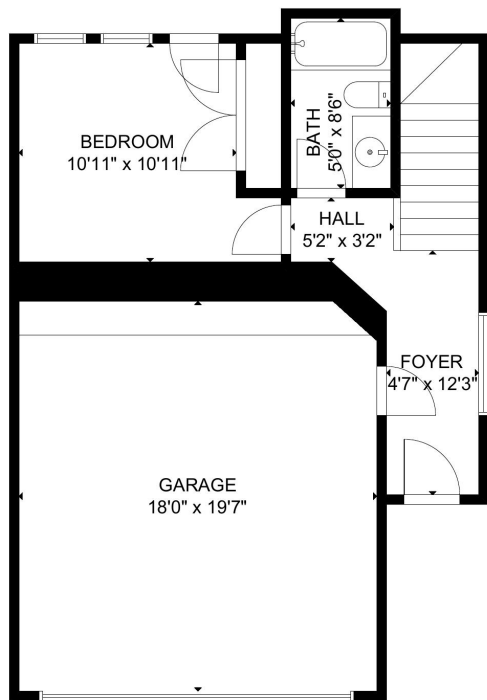

# 3870 Center St Houston TX 77007

FLOOR 1

FLOOR 2

GROSS INTERNAL AREA  
TOTAL: 1,132 sq ft  
FLOOR 1: 317 sq ft, FLOOR 2: 815 sq ft  
EXCLUDED AREA: GARAGE: 350 sq ft  
SIZE AND DIMENSIONS ARE APPROXIMATE, ACTUAL MAY VARY.