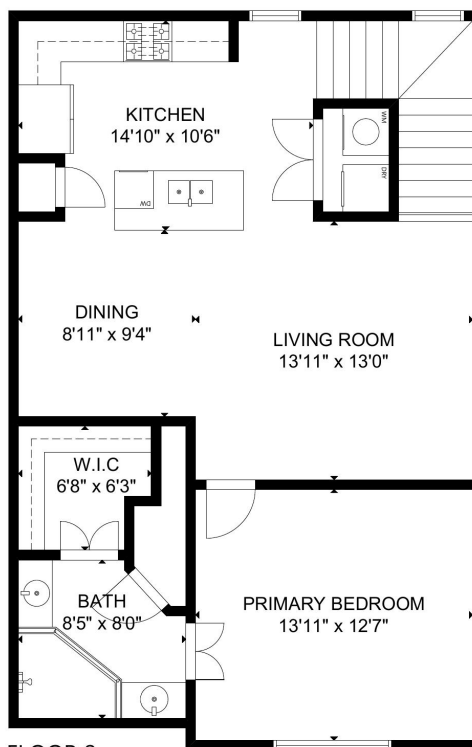

# 3870 Center St Houston TX 77007

FLOOR 1

FLOOR 2

GROSS INTERNAL AREA  
TOTAL: 1,132 sq ft  
FLOOR 1: 317 sq ft, FLOOR 2: 815 sq ft  
EXCLUDED AREA: GARAGE: 350 sq ft  
SIZE AND DIMENSIONS ARE APPROXIMATE, ACTUAL MAY VARY.