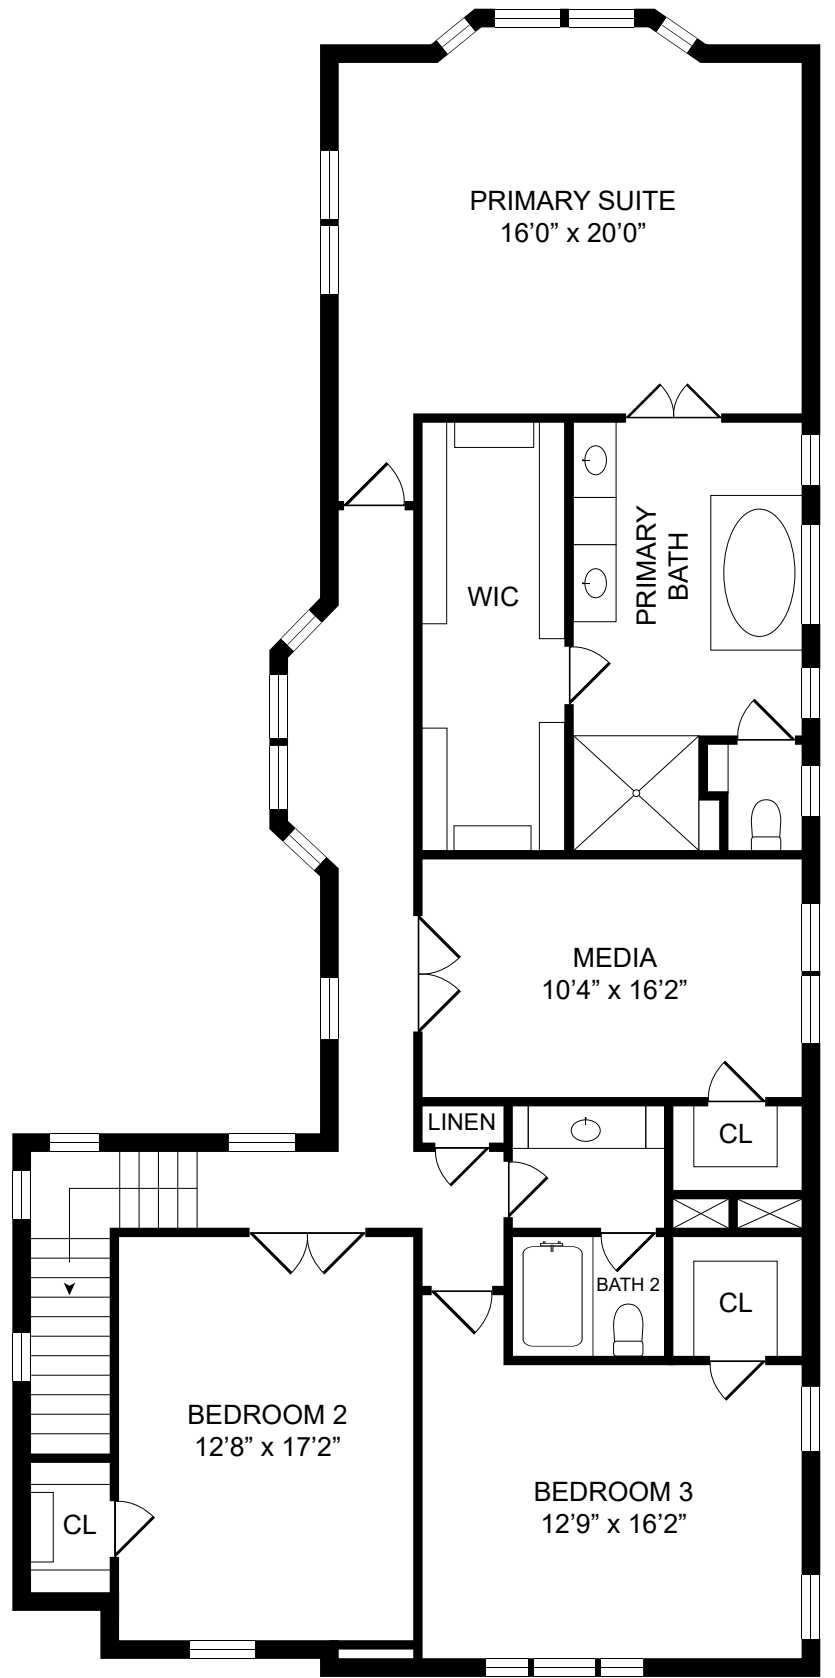

FIRST FLOOR

SECOND FLOOR

CARPORT
11'0" x 18'0"

GARAGE
21'0" x 20'6"

BUILT-INS
BREAKFAST
8'4" x 10'0"

BUILT-INS
P
OVEN
L'DRY

KITCHEN
13'6" x 15'0"

COVERED
PATIO

FAMILY ROOM
16'6" x 20'0"

POWDER

ENTRY

BUILT-INS

BUILT-INS

STUDY
10'5" x 18'0"

BUILT-INS

CL

FIRST FLOOR

SECOND FLOOR