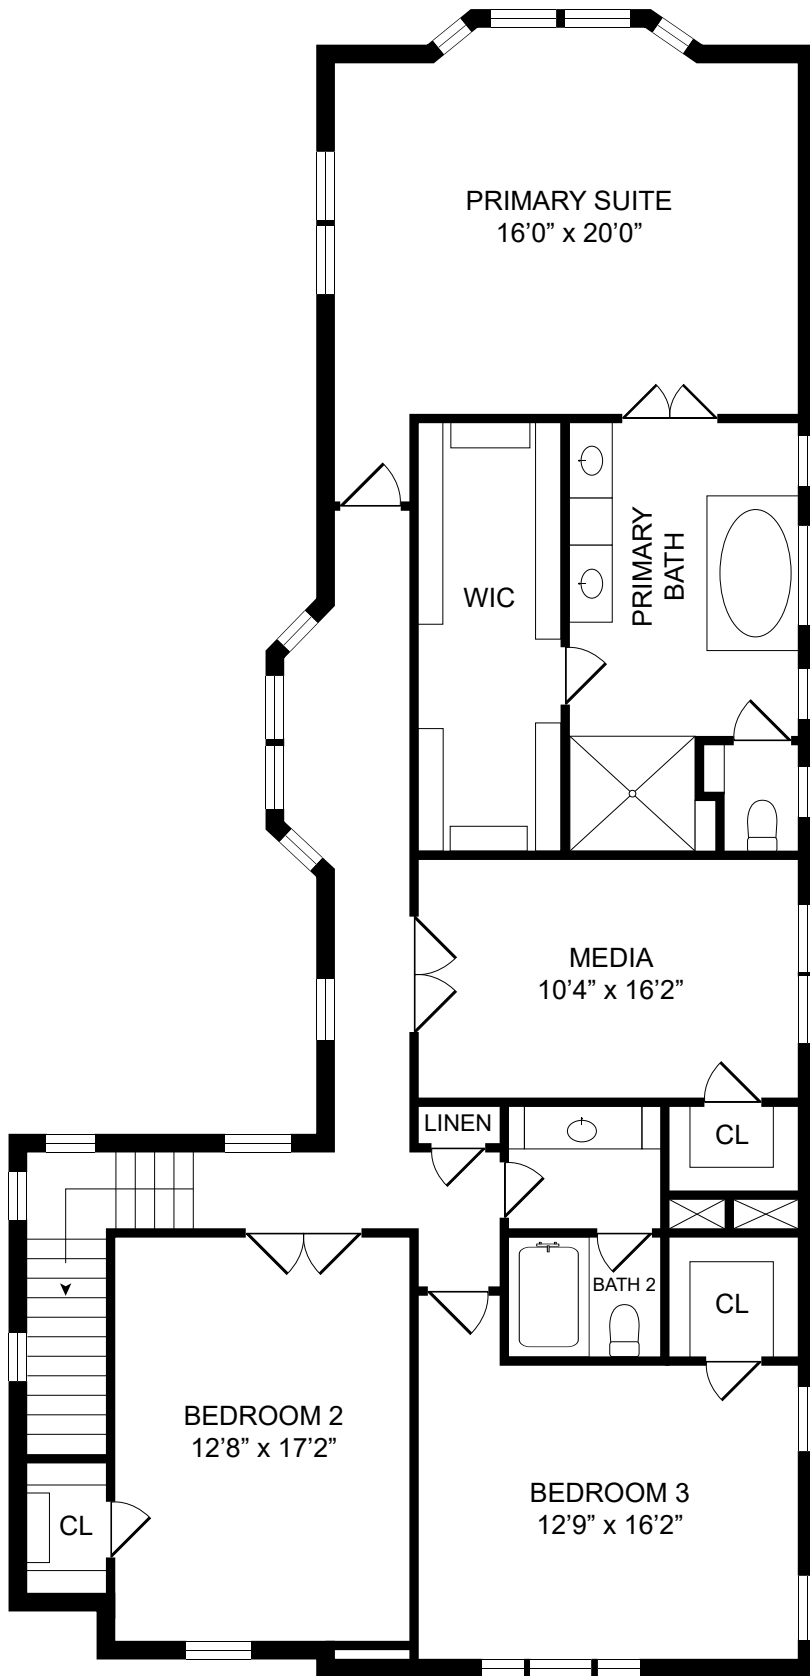

FIRST FLOOR

SECOND FLOOR

CARPORT
11'0" x 18'0"

GARAGE
21'0" x 20'6"

BUILT-INS
BREAKFAST
8'4" x 10'0"

BUILT-INS
P
OVEN
L'DRY

KITCHEN
13'6" x 15'0"

COVERED
PATIO

FAMILY ROOM
16'6" x 20'0"

POWDER

ENTRY

BUILT-INS

BUILT-INS

STUDY
10'5" x 18'0"

BUILT-INS

CL

FIRST FLOOR

SECOND FLOOR