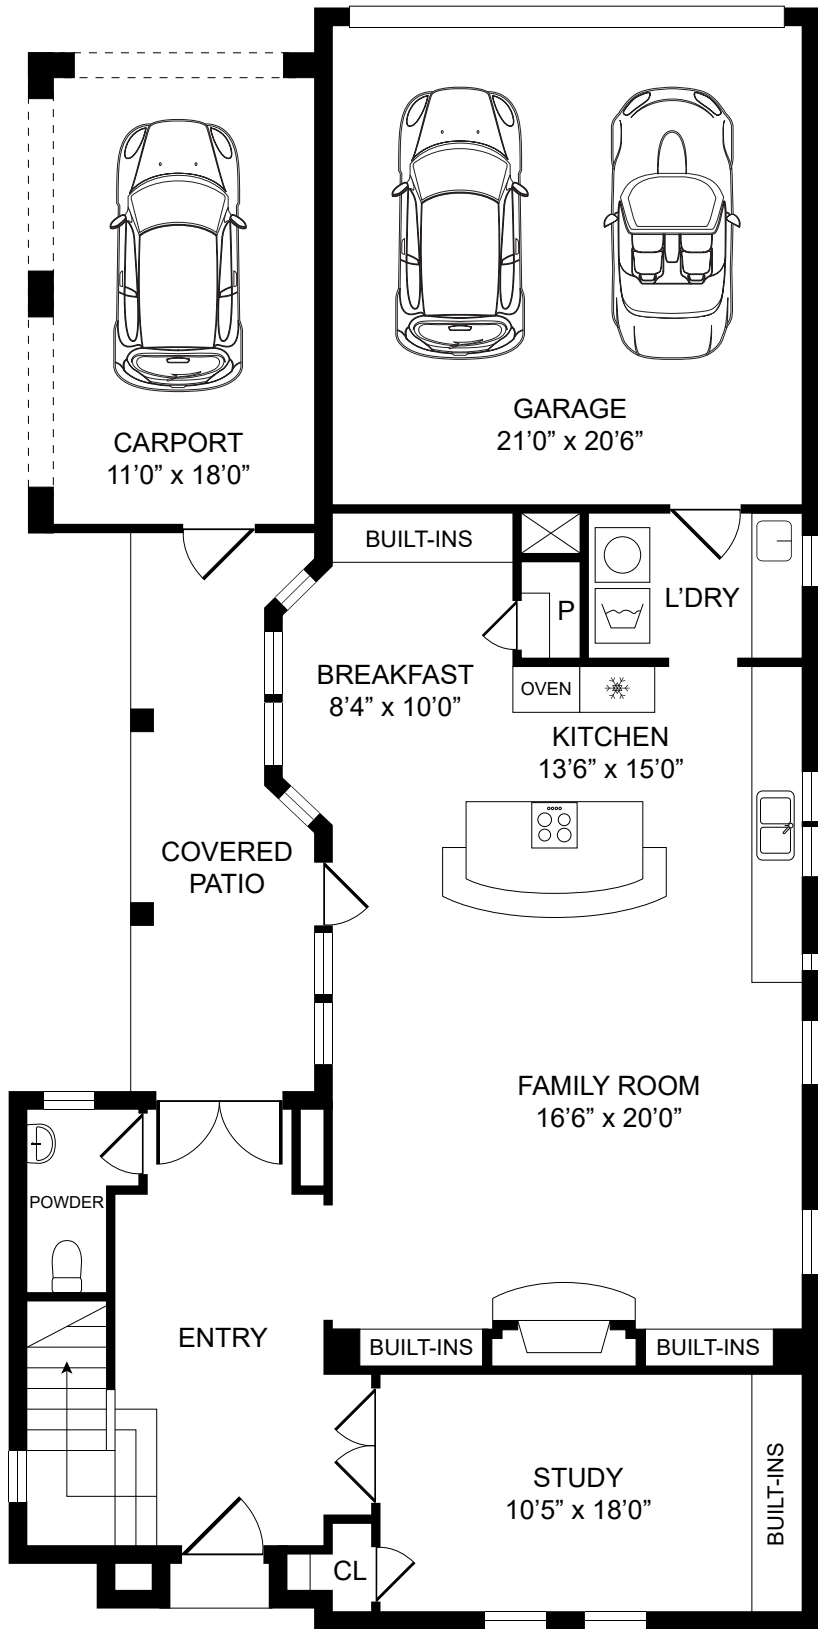

FIRST FLOOR

SECOND FLOOR

CARPORT
11'0" x 18'0"

GARAGE
21'0" x 20'6"

BUILT-INS
BREAKFAST
8'4" x 10'0"

BUILT-INS
P
OVEN
L'DRY

KITCHEN
13'6" x 15'0"

COVERED
PATIO

FAMILY ROOM
16'6" x 20'0"

POWDER

ENTRY

BUILT-INS

BUILT-INS

STUDY
10'5" x 18'0"

BUILT-INS

CL

FIRST FLOOR

SECOND FLOOR