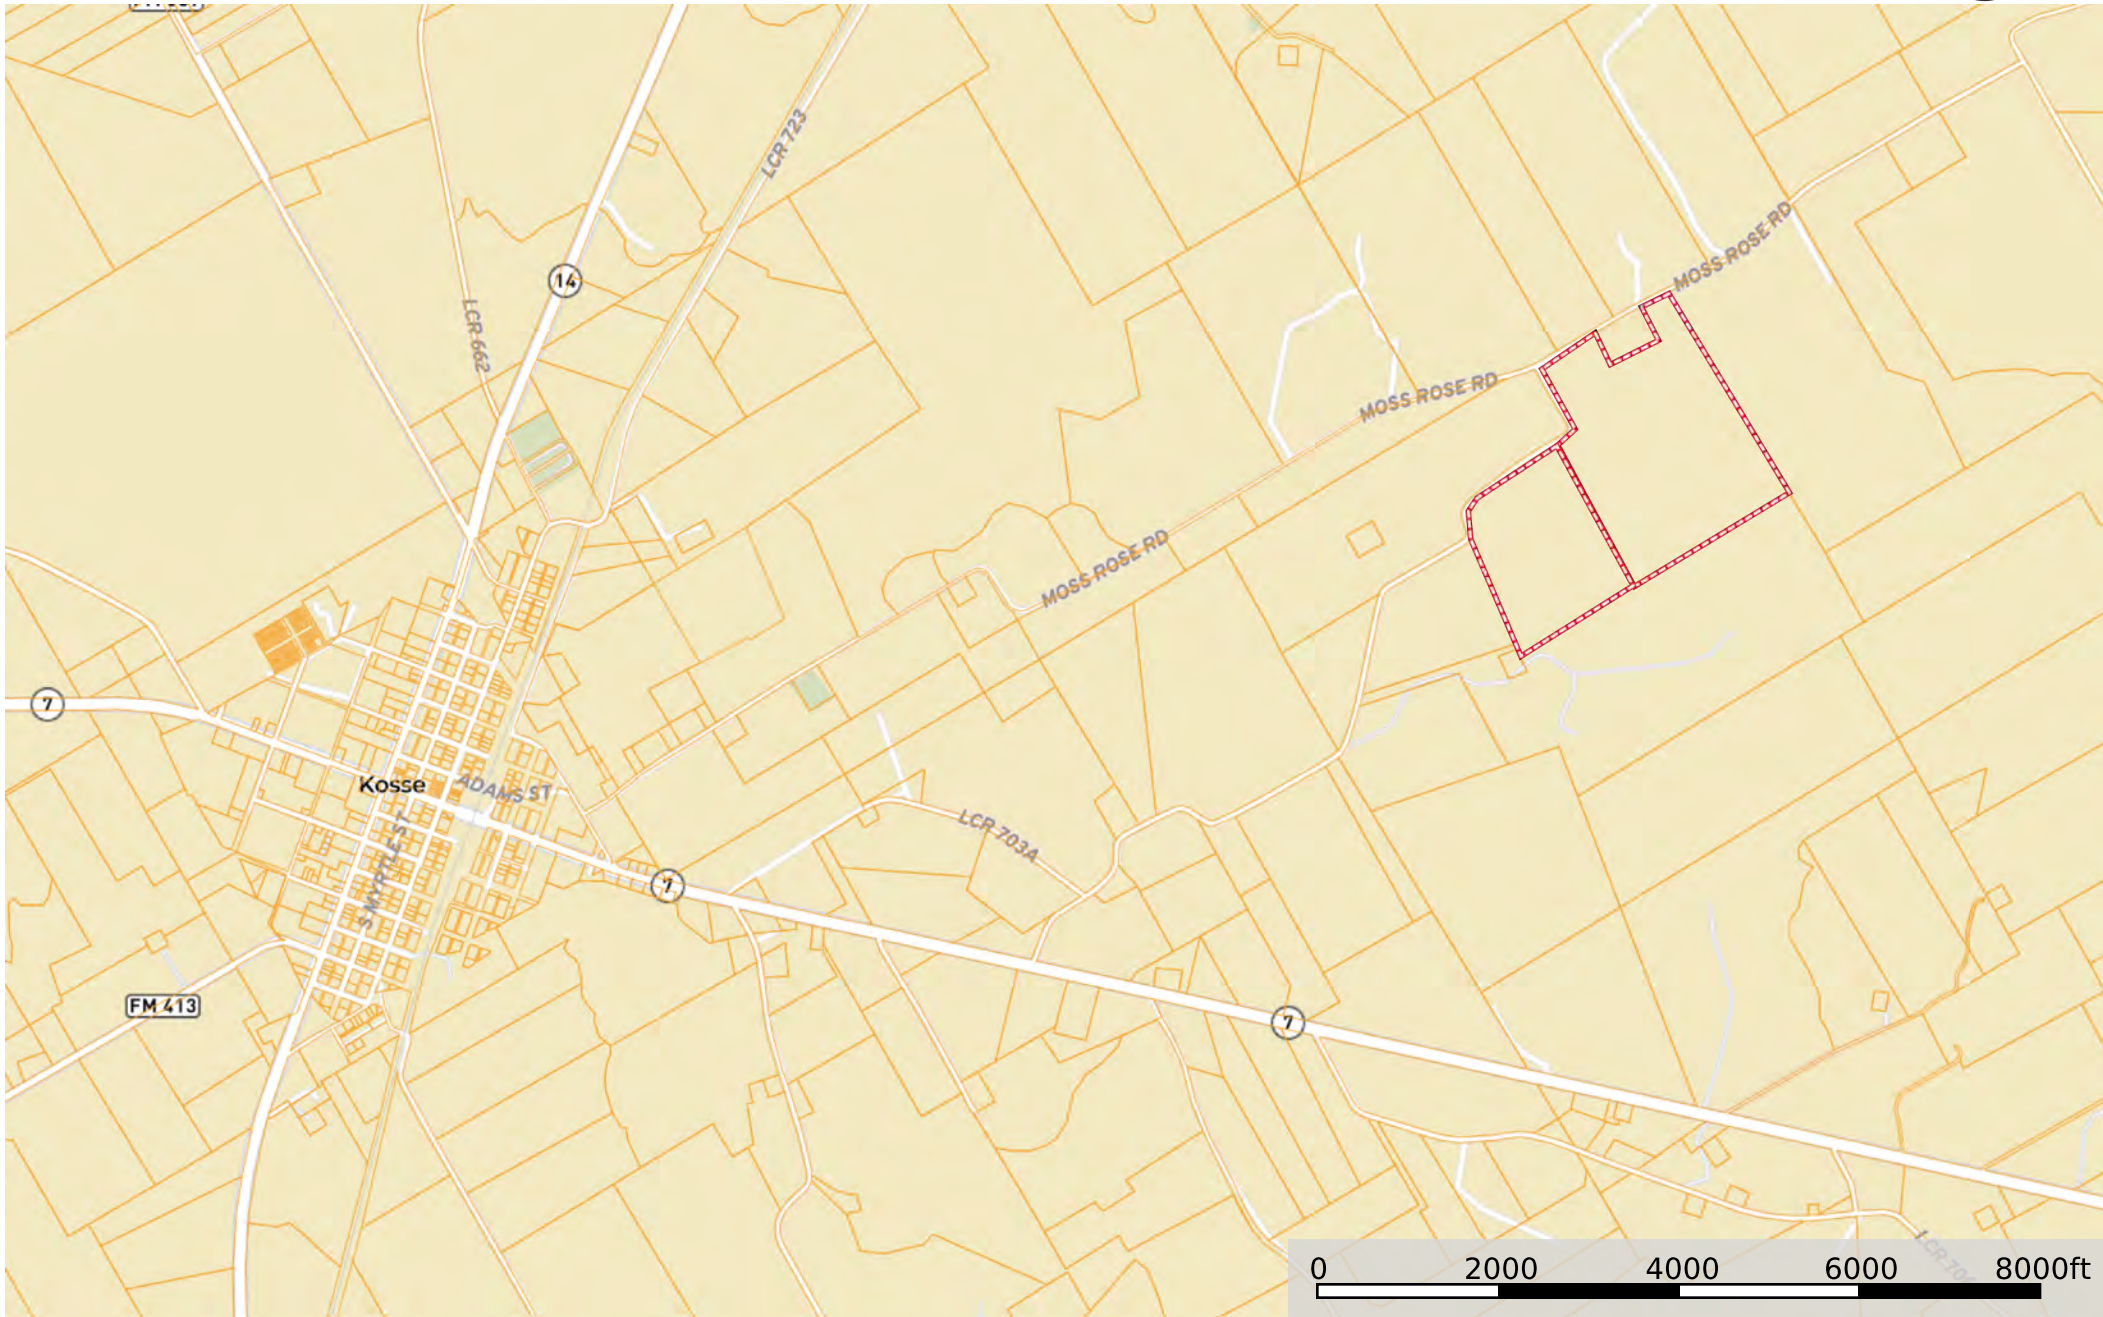

+/- 162 acres, LCR 703, Kosse, TX )  
Limestone County, Texas, 162 AC +/-

Boundary

Melinda Scott  
P: 979-574-9228

[www.homeandranchrealestate.com](http://www.homeandranchrealestate.com)

200 East Buck Street, Caldwell, TX 77836

The information contained herein was obtained from sources deemed to be reliable. MapRight Services makes no warranties or guarantees as to the completeness or accuracy thereof.