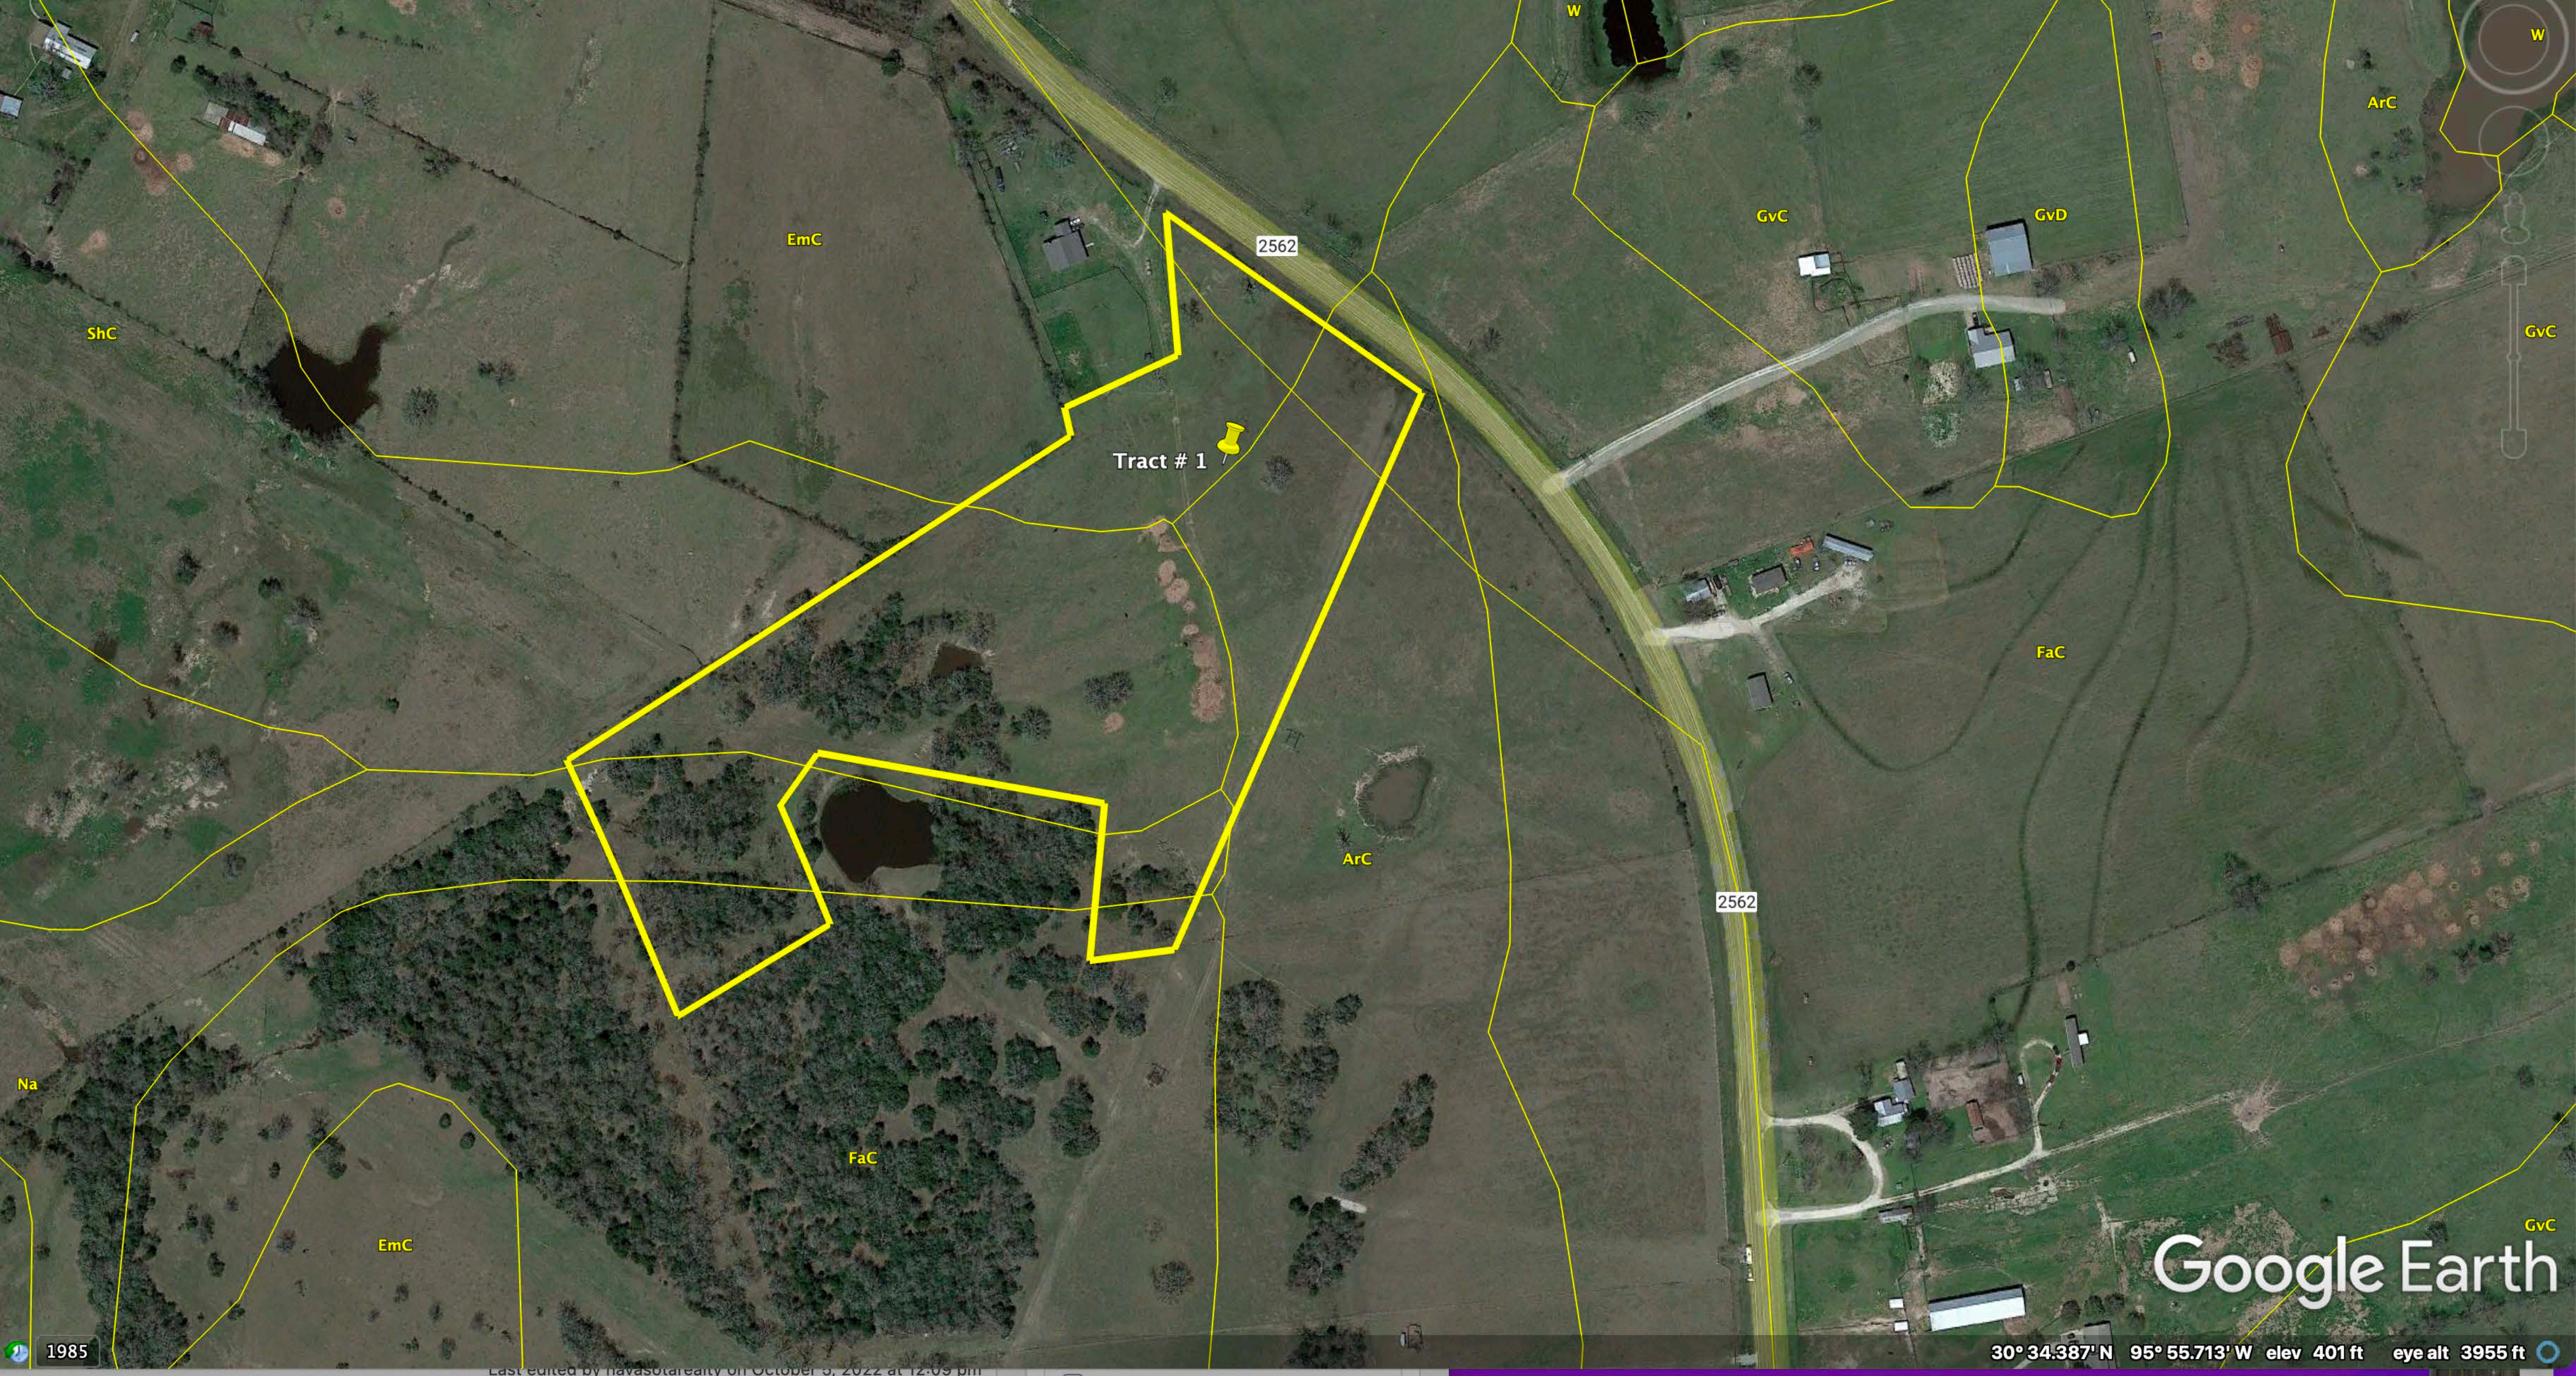

Tract # 1

2562

2562

2562

Google Earth

2562

219

2562

Tract # 1

219

2562

Quarries

2562

Google Earth
Earth Point

1985

30°34.442' N 95°56.080' W elev 367ft eye alt 7236ft

1985

Last edited by navasotarealty on October 5, 2022 at 12:09 pm

30° 34.387' N 95° 55.713' W elev 401 ft eye alt 3955 ft

179

Roans Prairie Cemetery

30

2562

Zone A

Google Earth

1985

30° 34.250' N 95° 55.071' W elev 388 ft eye alt 9840 ft