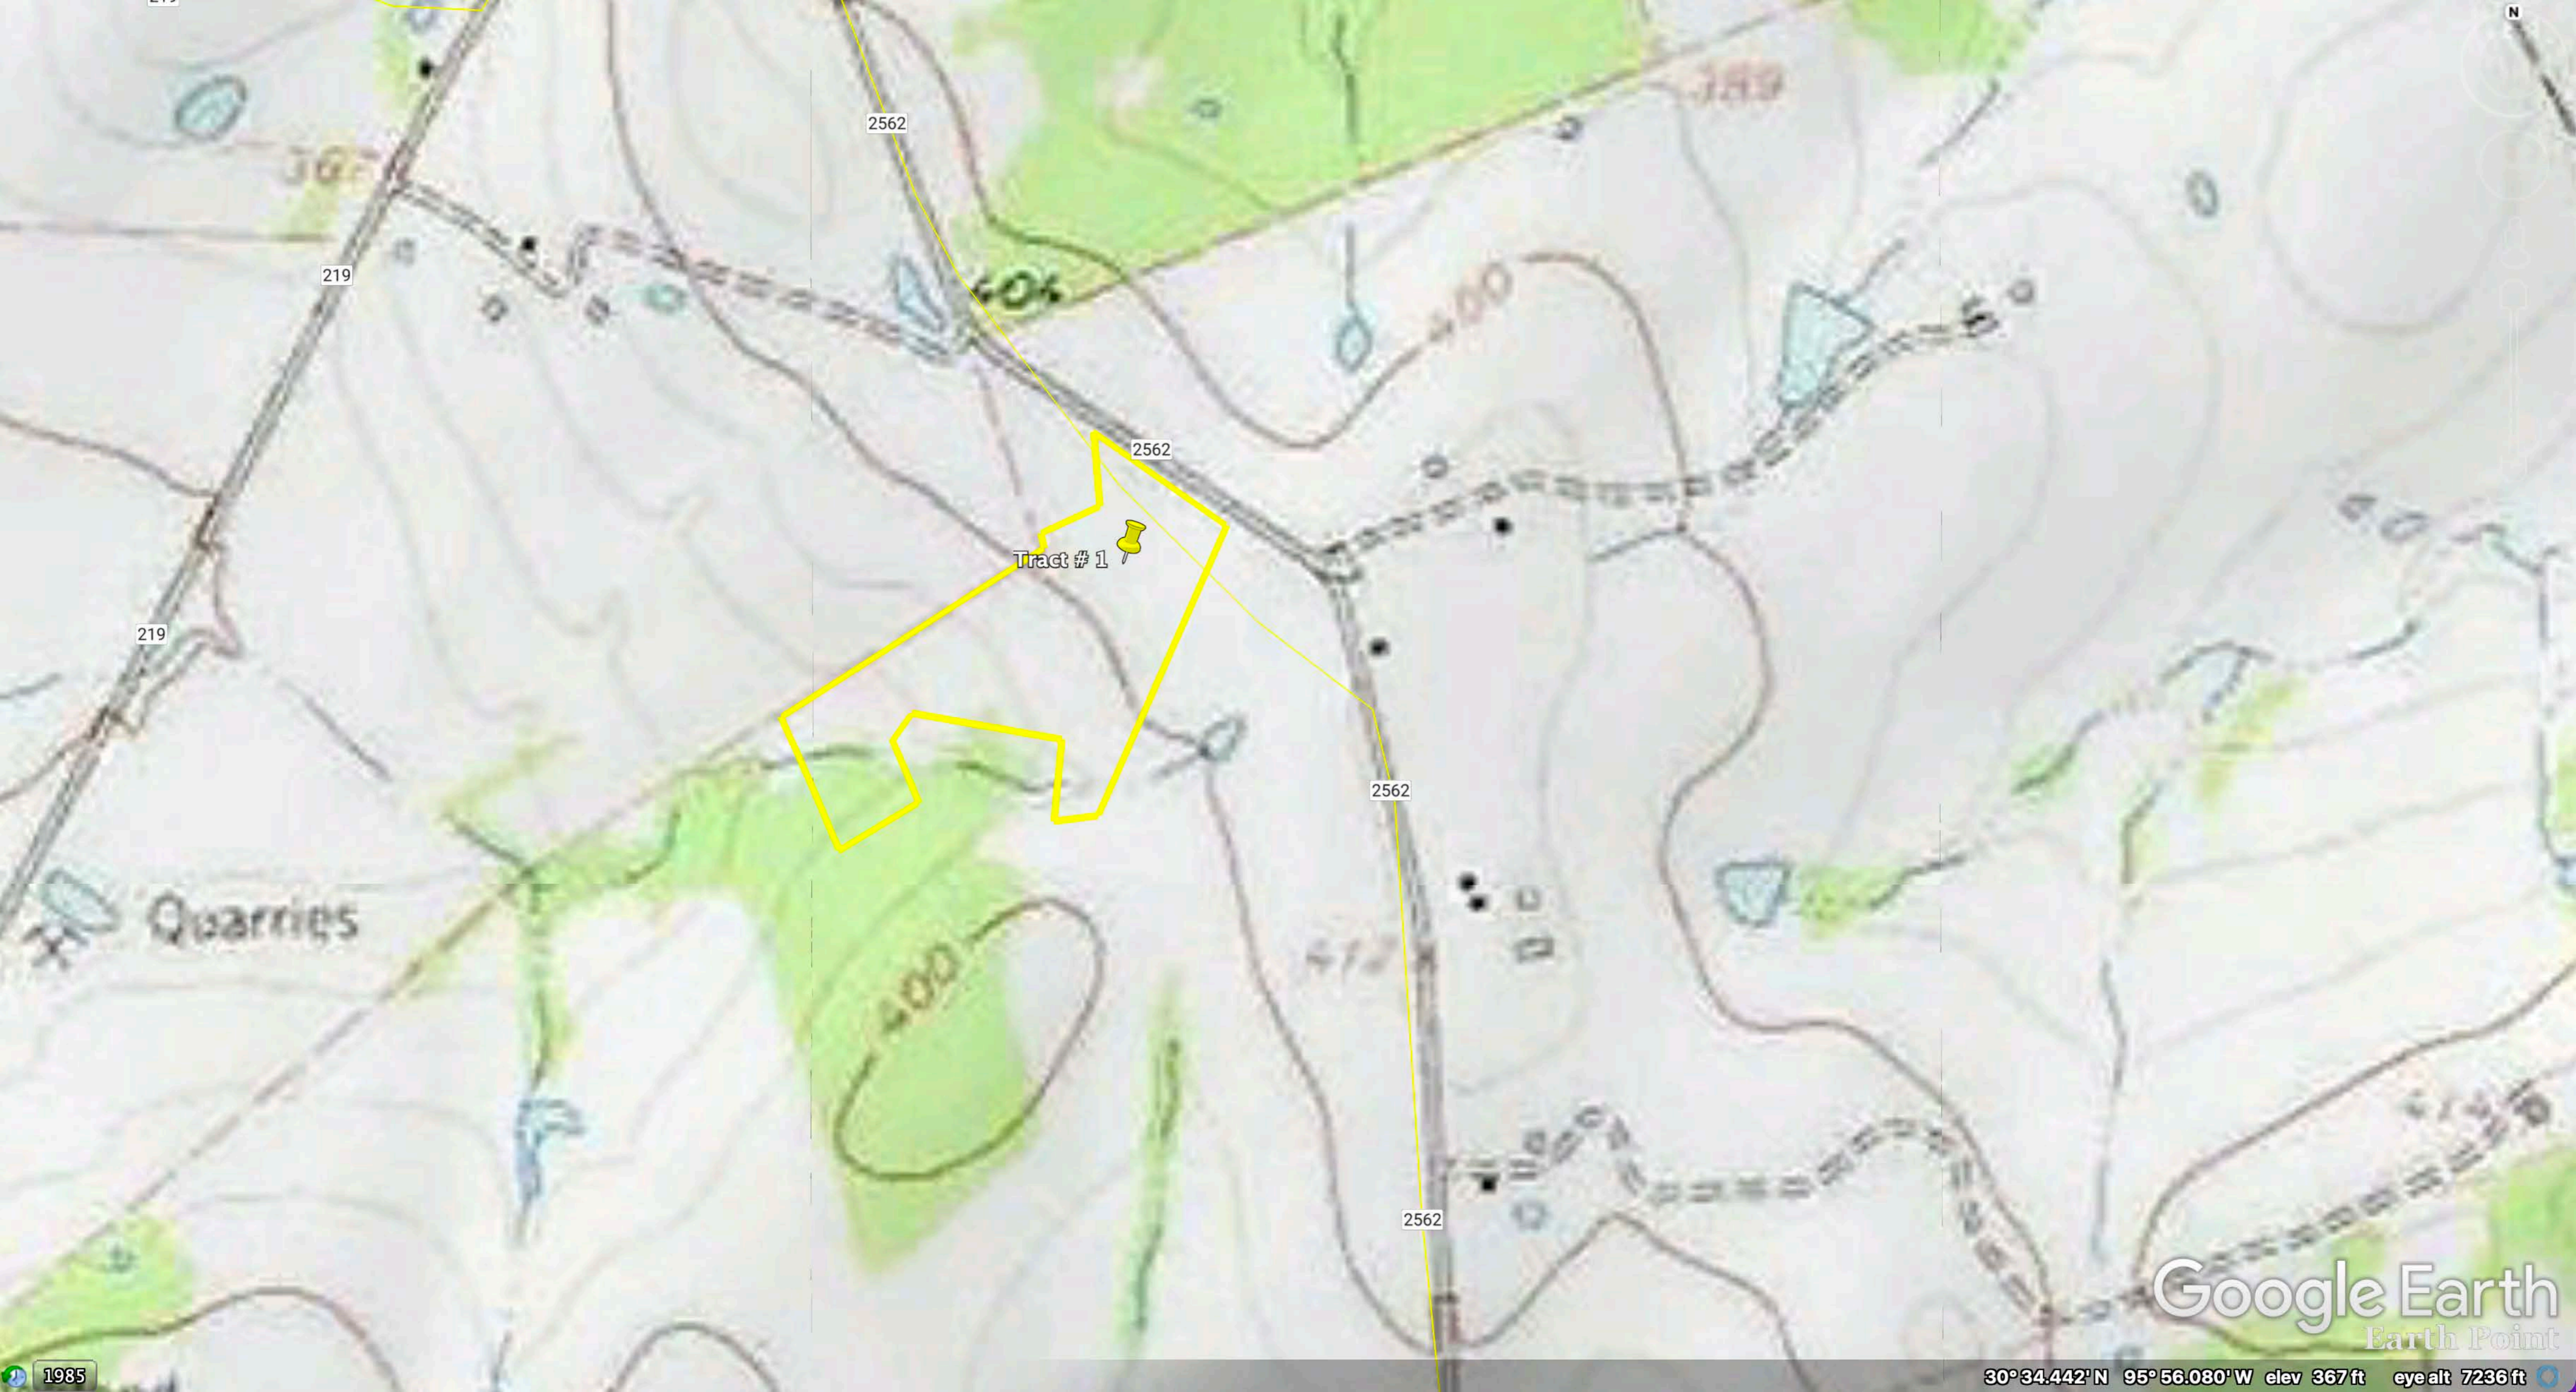

Tract # 1

2562

2562

2562

Google Earth

2562

219

2562

Tract # 1

219

2562

Quarries

2562

Google Earth
Earth Point

1985

30°34.442' N 95°56.080' W elev 367ft eye alt 7236ft

1985

Last edited by navasotarealty on October 5, 2022 at 12:09 pm

30° 34.387' N 95° 55.713' W elev 401 ft eye alt 3955 ft

179

Roans Prairie Cemetery

30

2562

Zone A

Google Earth

1985

30° 34.250' N 95° 55.071' W elev 388 ft eye alt 9840 ft