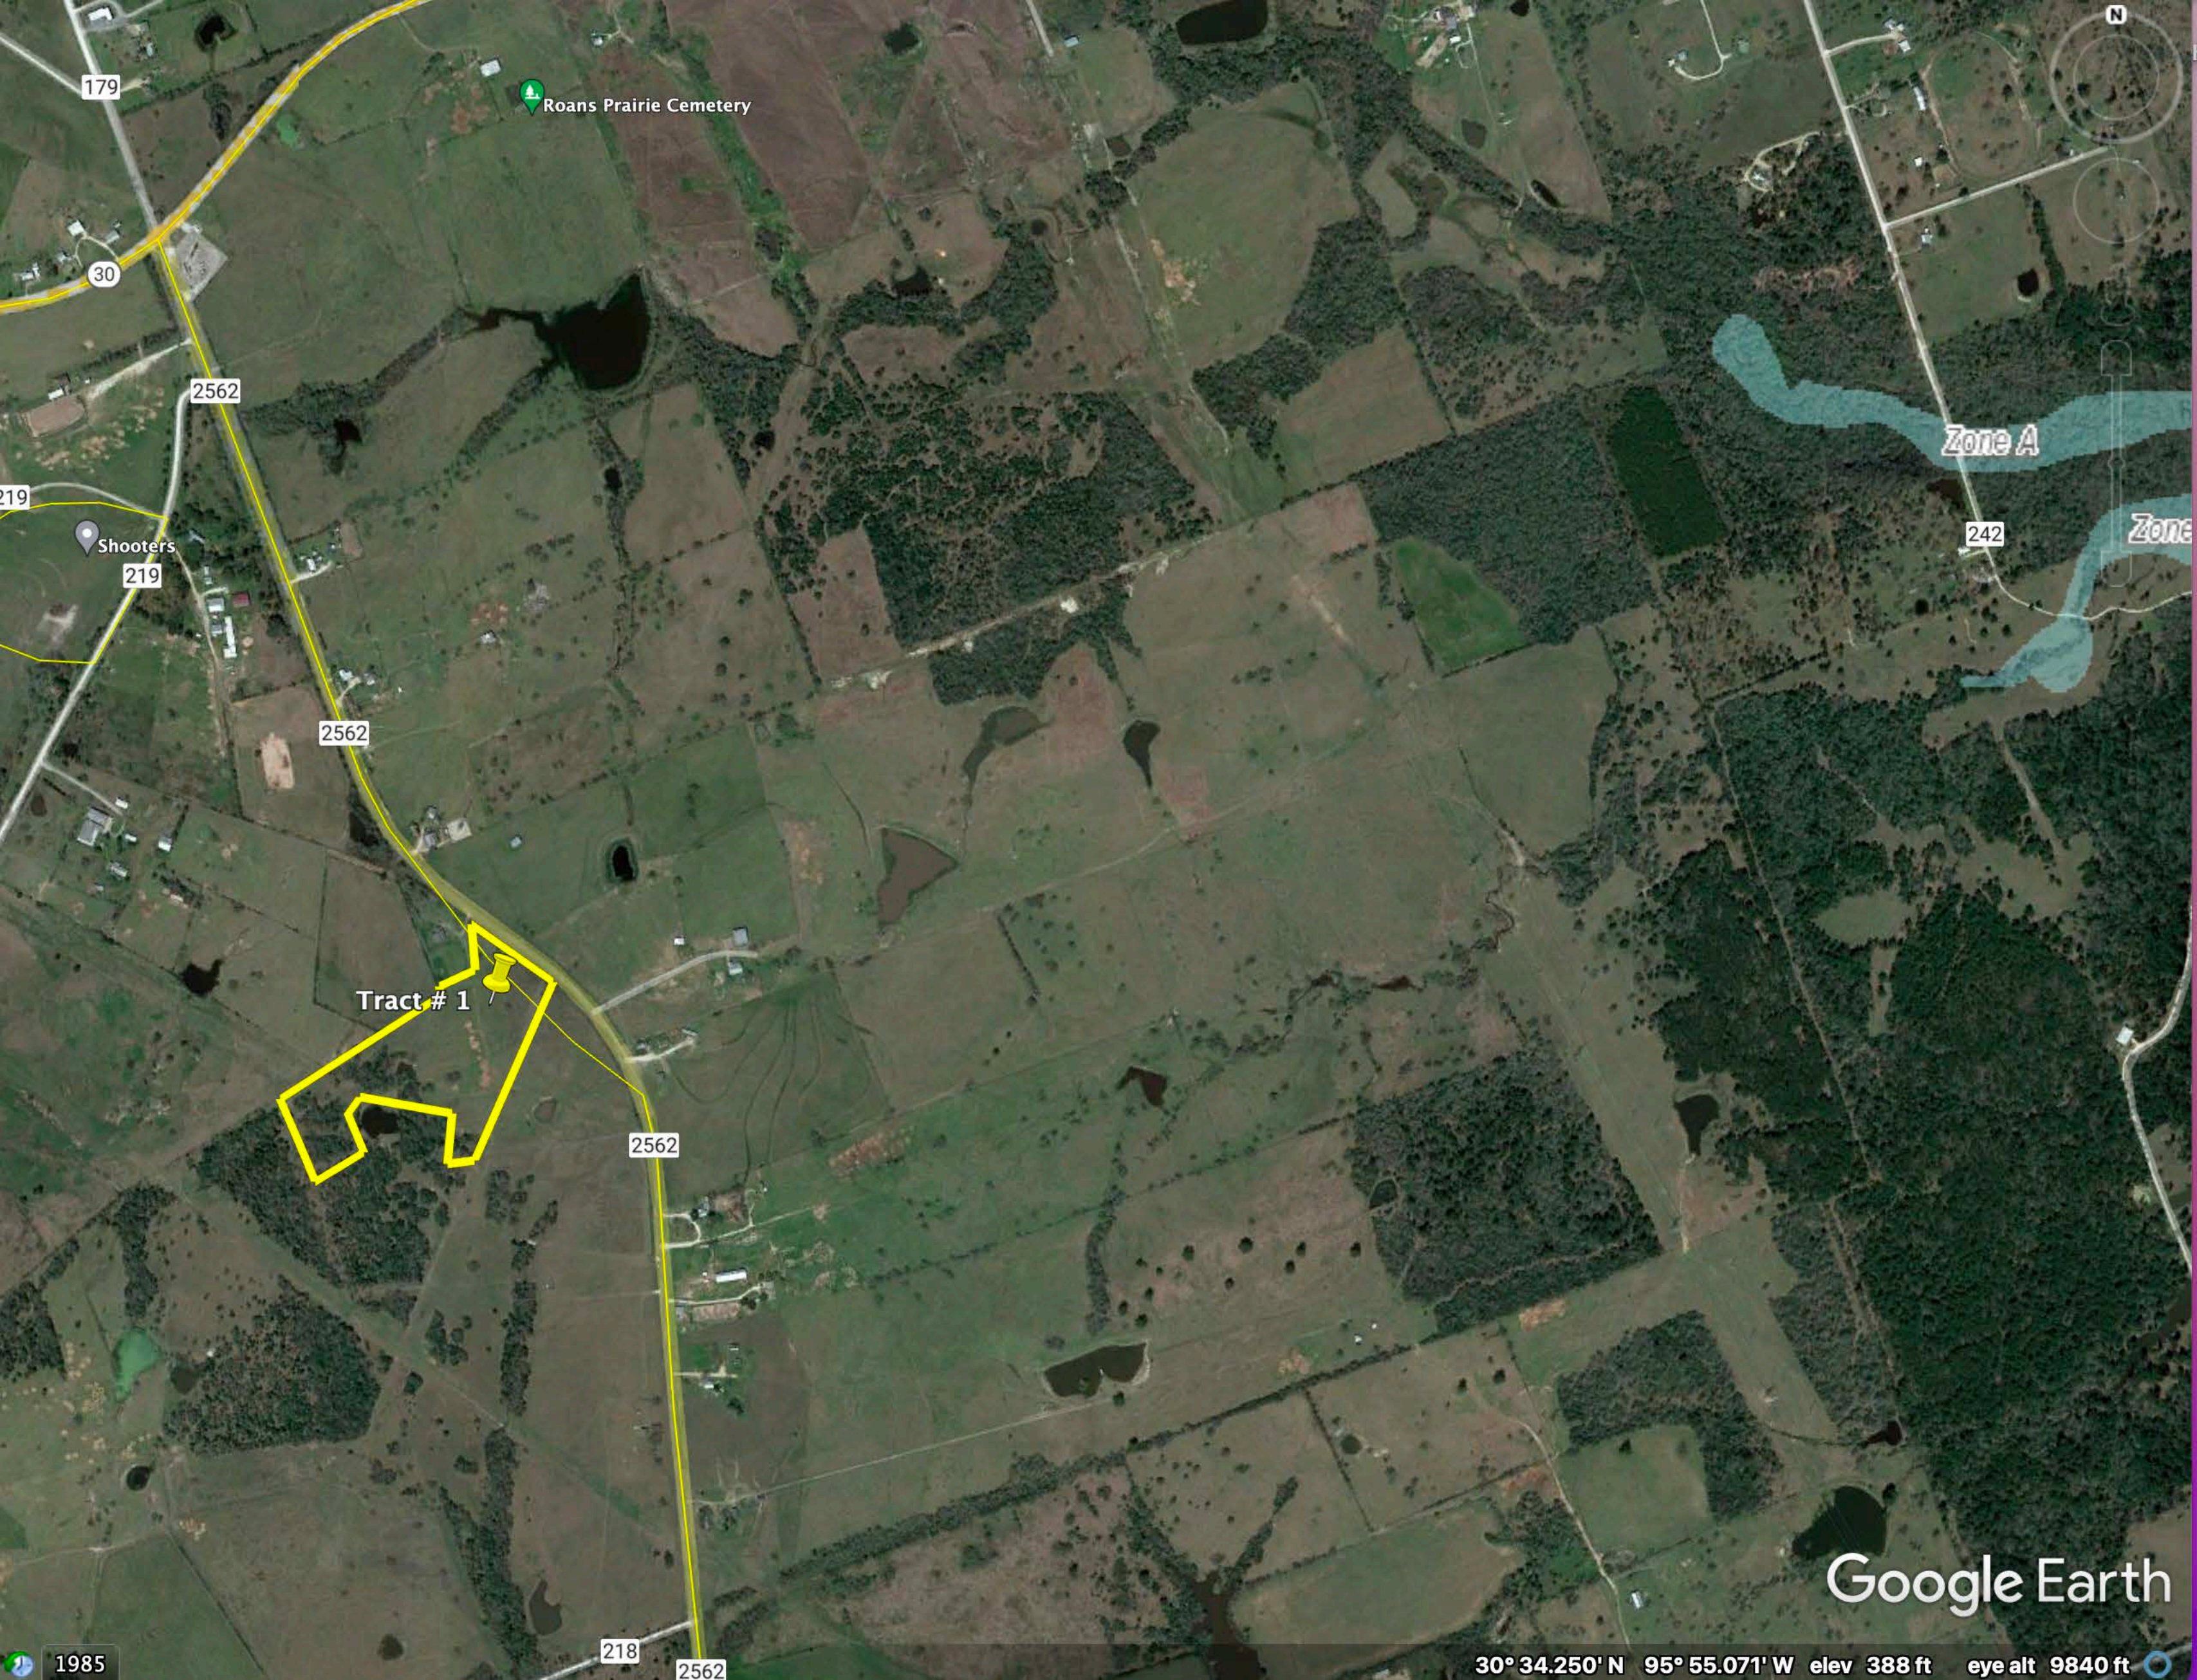

Tract # 1

219

2562

Quarries

2562

Google Earth
Earth Point

1985

30°34.442' N 95°56.080' W elev 367ft eye alt 7236ft

FaC

ArC

2562

Na

FaC

EmC

GvC

Google Earth

1985

Last edited by navasotarealty on October 5, 2022 at 12:09 pm

30° 34.387' N 95° 55.713' W elev 401 ft eye alt 3955 ft

179

Roans Prairie Cemetery

30

2562

Zone A

Google Earth

1985

30° 34.250' N 95° 55.071' W elev 388 ft eye alt 9840 ft