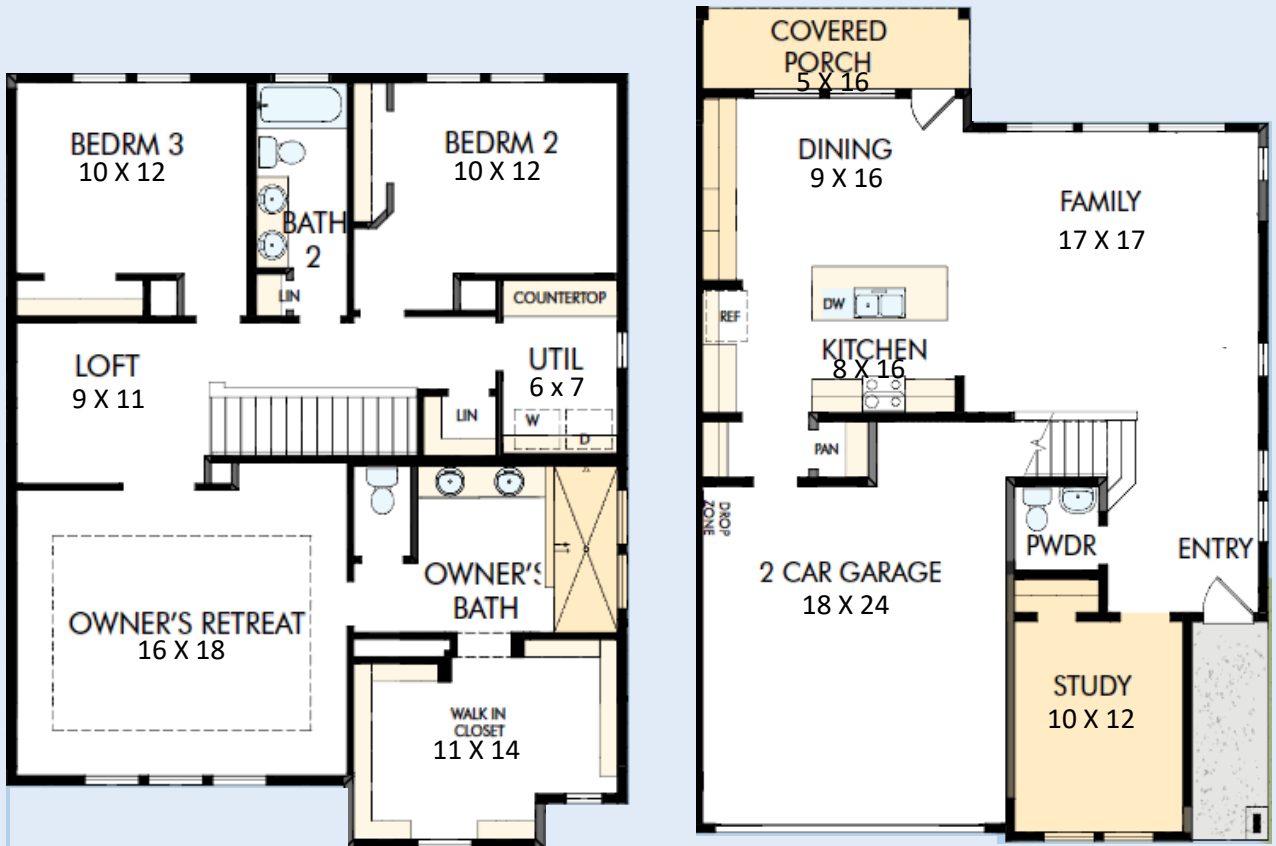

# THE NAPOLEAN

3601 Longford Manor

2,393 sq. ft. • 3 Bedrooms • 2 Full Baths • 1 Half Bath • 2 Car Garage

B473 in 1466 HOU

For additional options, please visit [DavidWeekleyHomes.com](http://DavidWeekleyHomes.com)

12/22/2021

CENTRAL LIVING  
by David Weekley Homes