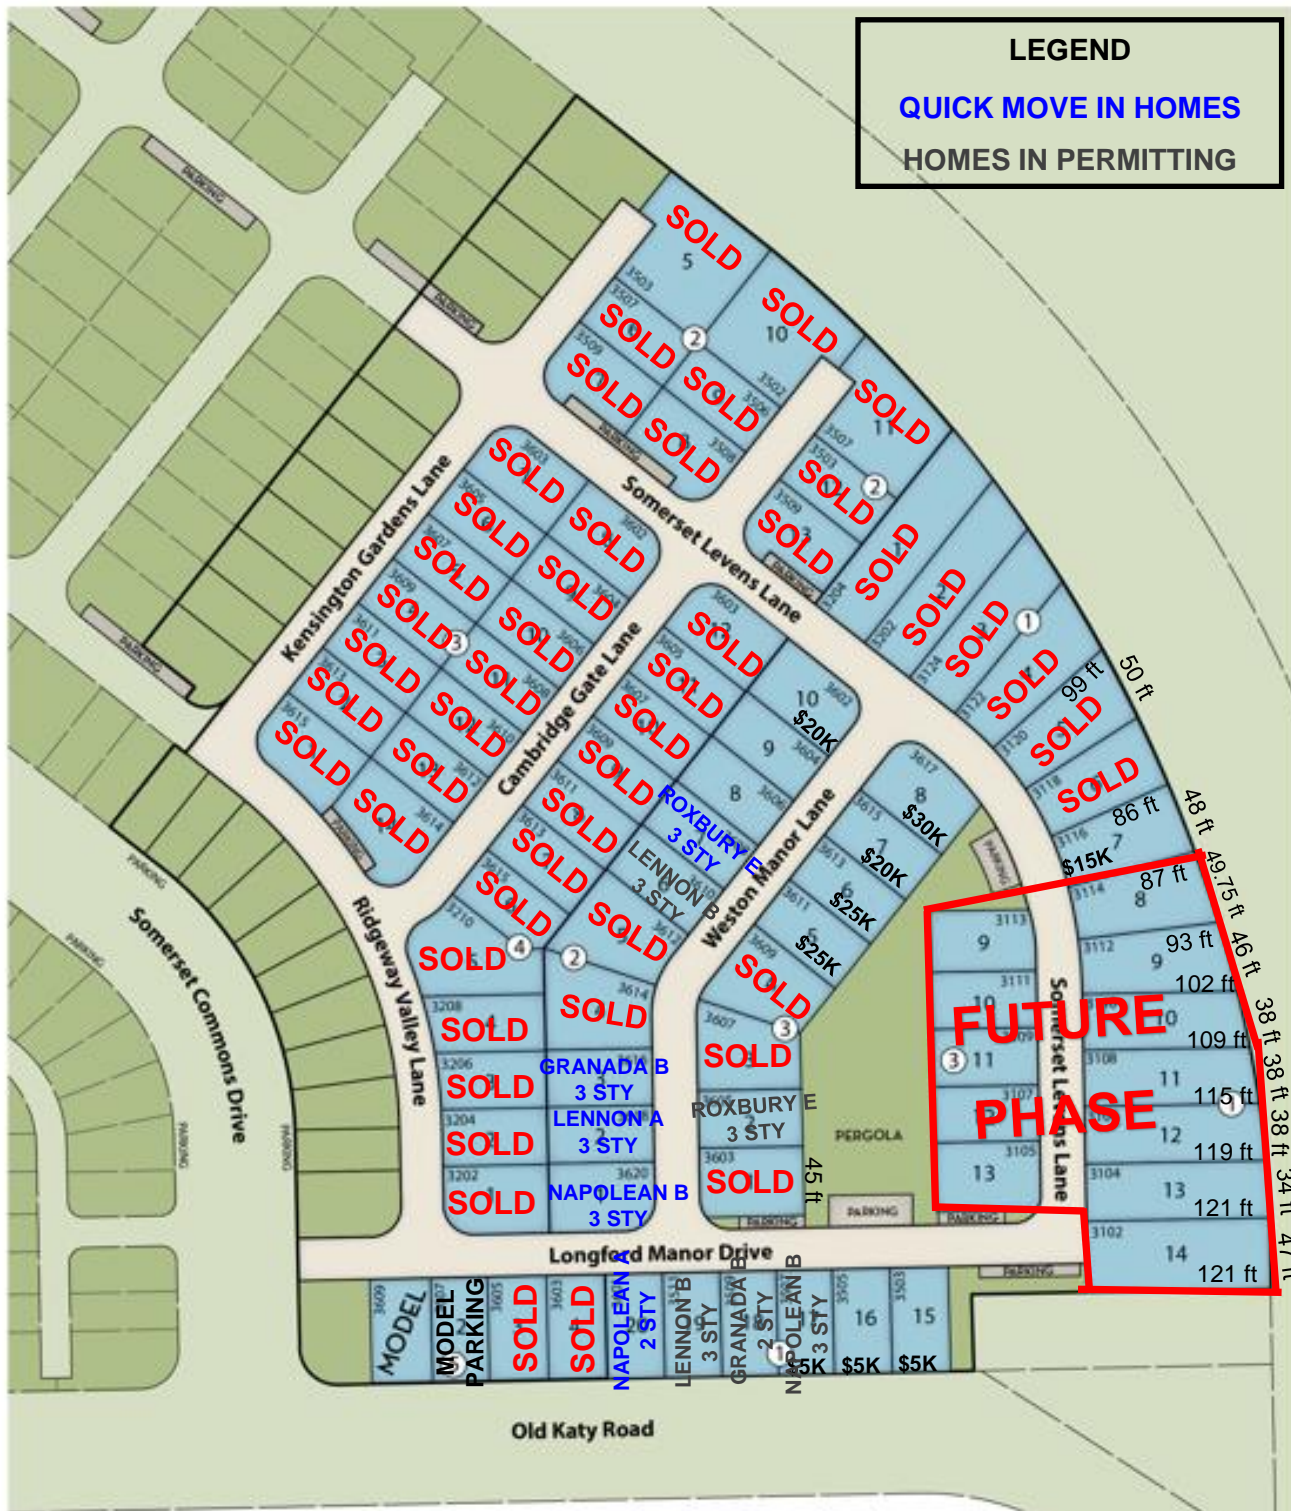

SOMERSET GREEN

CENTRAL LIVING
 by **David Weekley Homes**

Artist's concept only. Rendering subject to change without notice.