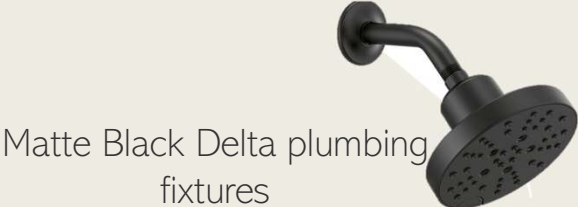

# MASTER BATHROOM FINISHES

Black Wall Sconces with Fabric Shades

Millwork to be stained a custom mix to match the hardwood floors

Polished Marble Bathroom Floor

Marble Hexagon Shower Floor

Textured White Shower Tile