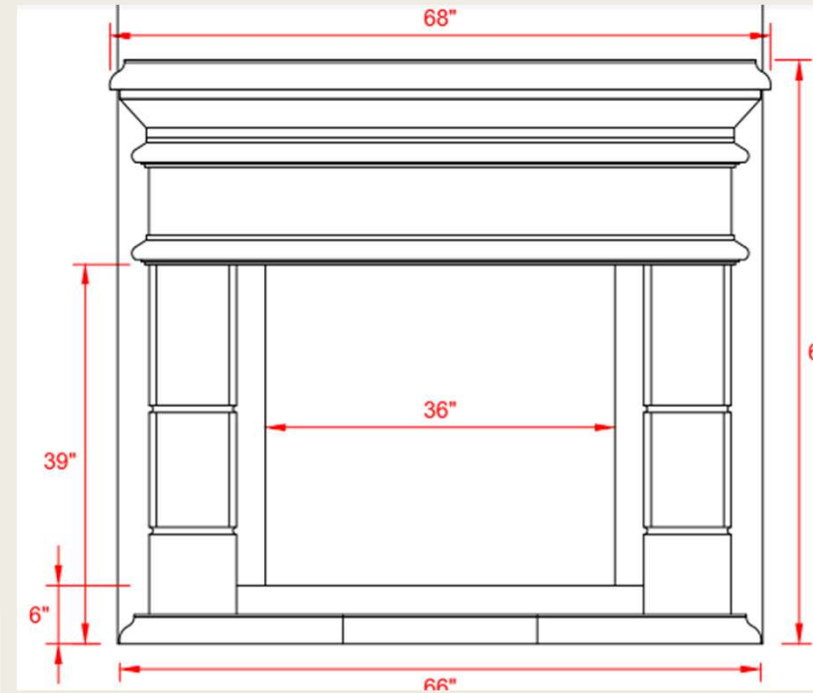

Custom Fireplace Surround
with added Mantle