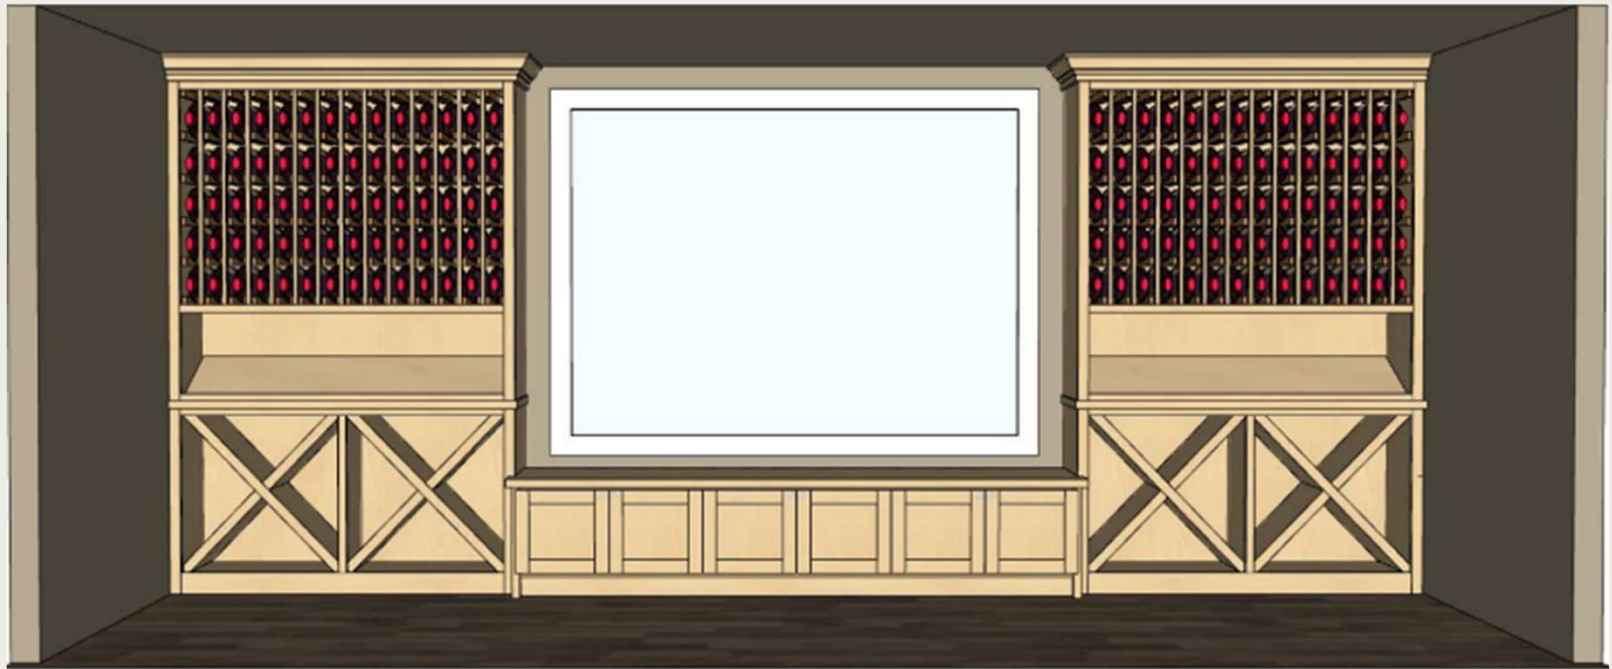

# WINE STORAGE

The custom-built wine storage is made of Mohogany and holds an abundant amount of storage for spirits