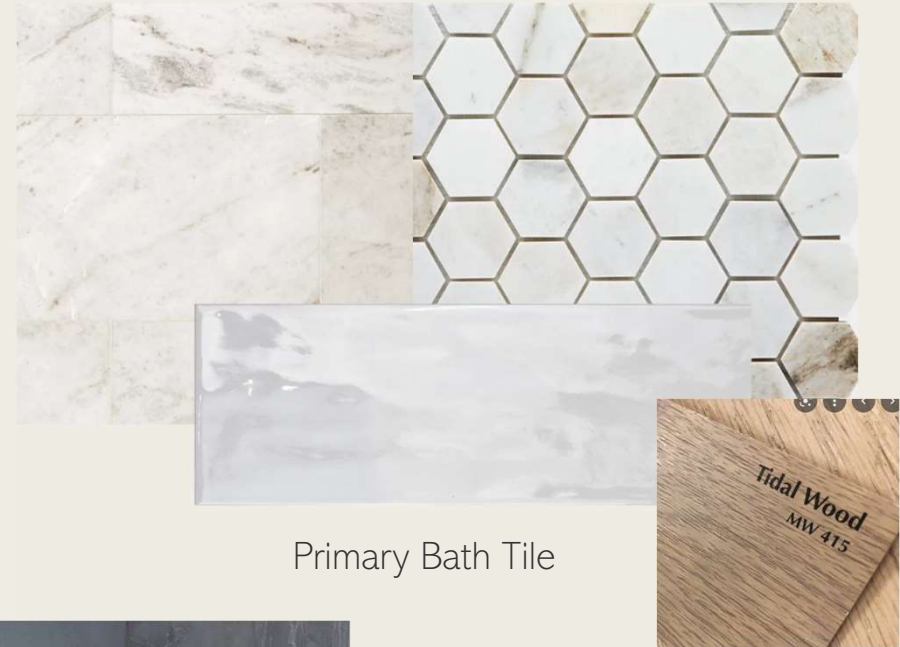

# Interior Lighting

Foyer & Kitchen  
Pendants

Powder Bathroom Sconces

Dining Room Chandelier by  
Visual Comfort

Great Room Chandelier

Secondary Bath Vanity  
Lighting

Primary Bath Wall Sconces

Game Room Bath Vanity  
Light

# Interior Finishes

Secondary Bath Tile

Primary Bath Tile

Game Room Bath Tile

Slate Utility Room Tile