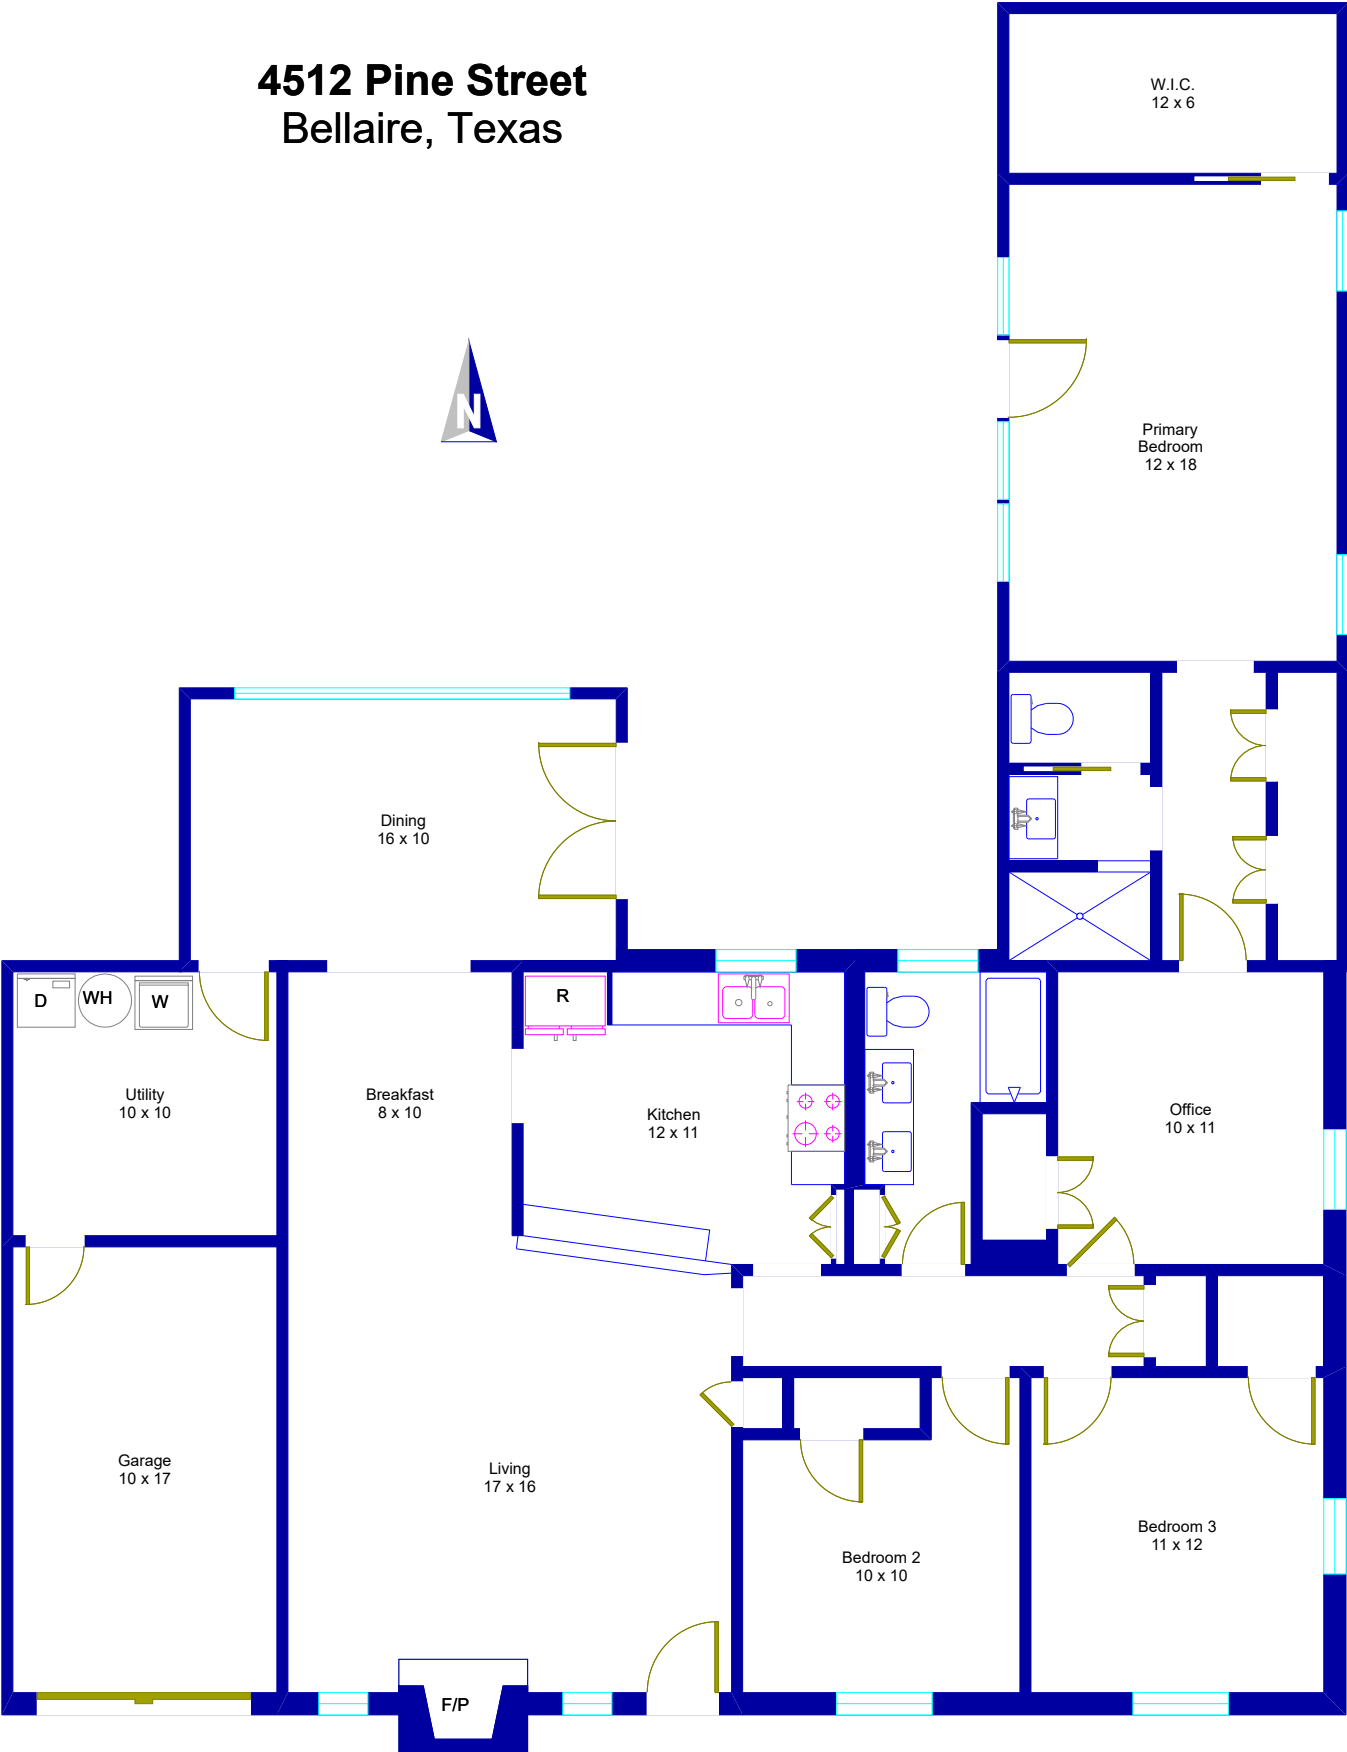

4512 Pine Street  
Bellaire, Texas

© Floor Plan Graphics LLC 2022. This floor plan is an artistic rendering only. All dimensions are approximate. Floor Plan Graphics LLC makes no representation or warranty as to this rendering's accuracy and no measurements or dimensions should be relied upon without independent verification. This floor plan and its respective square footage information and material remain the property of Floor Plan Graphics LLC.