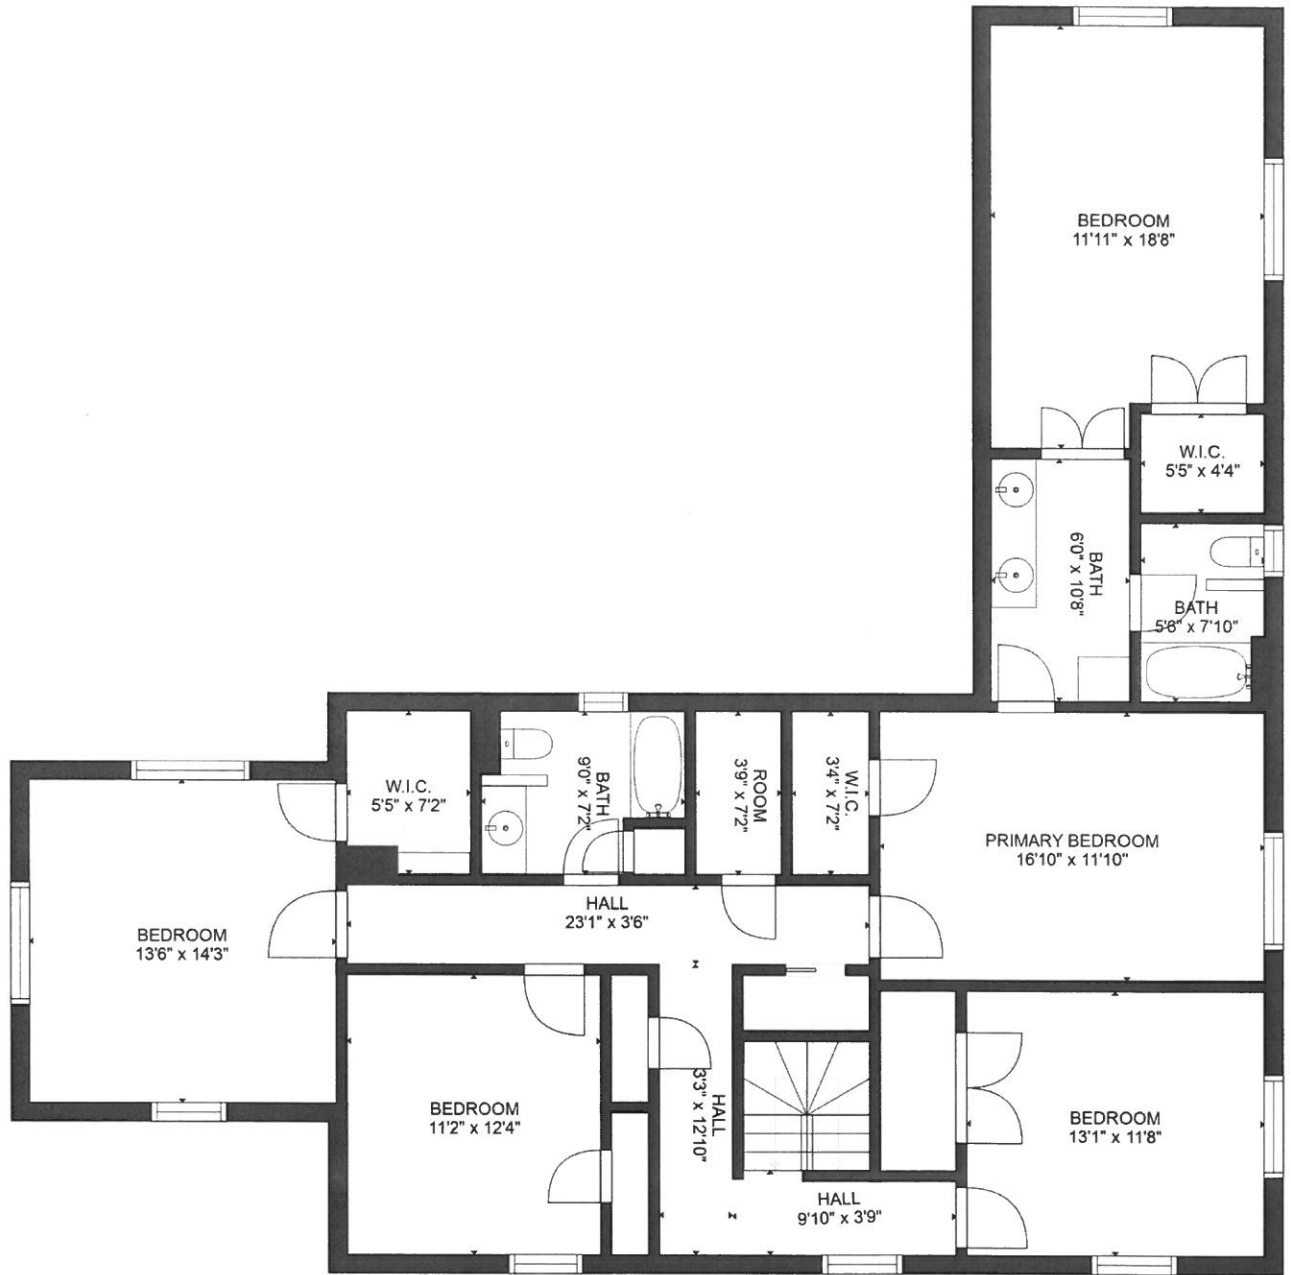

GROSS INTERNAL AREA
 FLOOR 1: 2256 sq. ft, FLOOR 2: 1532 sq. ft
 TOTAL: 3787 sq. ft
 SIZES AND DIMENSIONS ARE APPROXIMATE, ACTUAL MAY VARY.

GROSS INTERNAL AREA

FLOOR 1: 2256 sq. ft, FLOOR 2: 1532 sq. ft

TOTAL: 3787 sq. ft

SIZES AND DIMENSIONS ARE APPROXIMATE, ACTUAL MAY VARY.

GROSS INTERNAL AREA
 FLOOR 1: 2256 sq. ft., FLOOR 2: 1532 sq. ft.
 TOTAL: 3787 sq. ft.

SIZES AND DIMENSIONS ARE APPROXIMATE, ACTUAL MAY VARY.