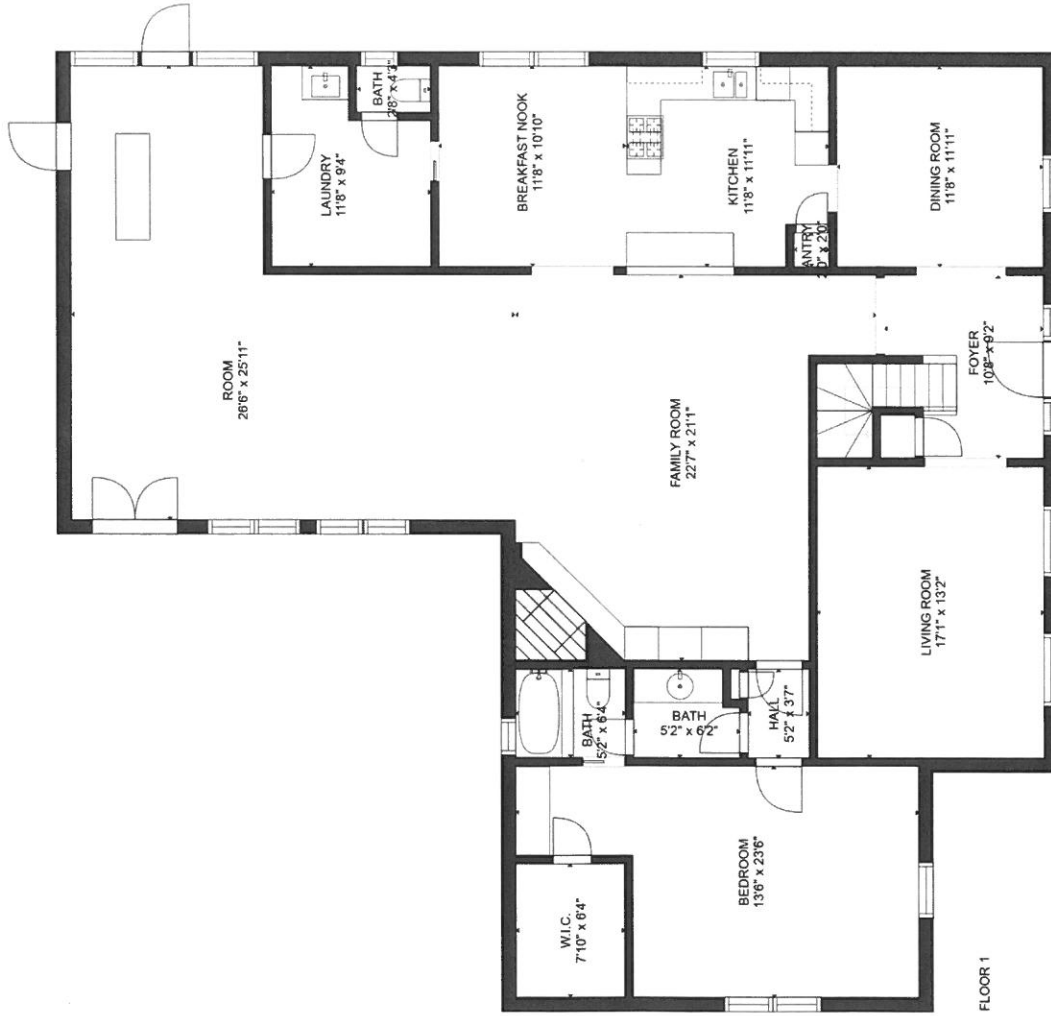

GROSS INTERNAL AREA
 FLOOR 1: 2256 sq. ft, FLOOR 2: 1532 sq. ft
 TOTAL: 3787 sq. ft
 SIZES AND DIMENSIONS ARE APPROXIMATE, ACTUAL MAY VARY.

GROSS INTERNAL AREA

FLOOR 1: 2256 sq. ft, FLOOR 2: 1532 sq. ft

TOTAL: 3787 sq. ft

SIZES AND DIMENSIONS ARE APPROXIMATE, ACTUAL MAY VARY.

GROSS INTERNAL AREA
 FLOOR 1: 2256 sq. ft., FLOOR 2: 1532 sq. ft.
 TOTAL: 3787 sq. ft.

SIZES AND DIMENSIONS ARE APPROXIMATE, ACTUAL MAY VARY.