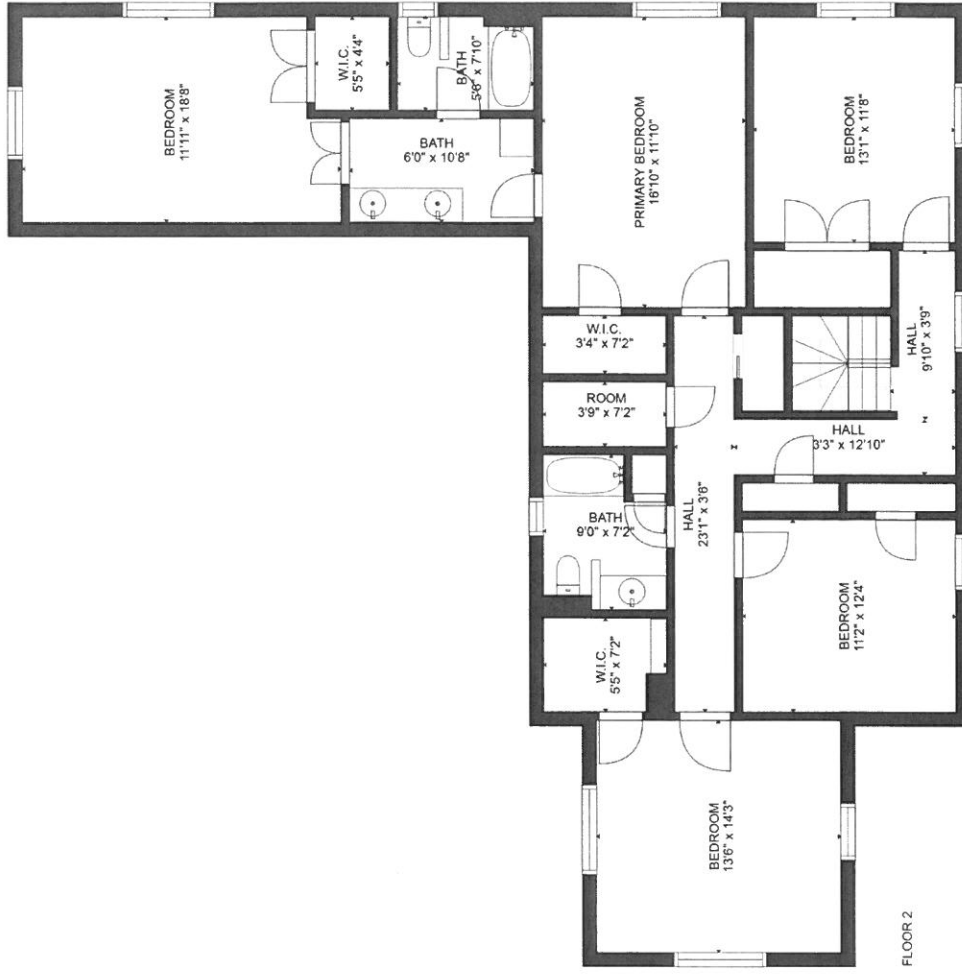

GROSS INTERNAL AREA
 FLOOR 1: 2256 sq. ft, FLOOR 2: 1532 sq. ft
 TOTAL: 3787 sq. ft
 SIZES AND DIMENSIONS ARE APPROXIMATE, ACTUAL MAY VARY.

GROSS INTERNAL AREA

FLOOR 1: 2256 sq. ft, FLOOR 2: 1532 sq. ft

TOTAL: 3787 sq. ft

SIZES AND DIMENSIONS ARE APPROXIMATE, ACTUAL MAY VARY.

GROSS INTERNAL AREA
 FLOOR 1: 2256 sq. ft., FLOOR 2: 1532 sq. ft.
 TOTAL: 3787 sq. ft.

SIZES AND DIMENSIONS ARE APPROXIMATE, ACTUAL MAY VARY.