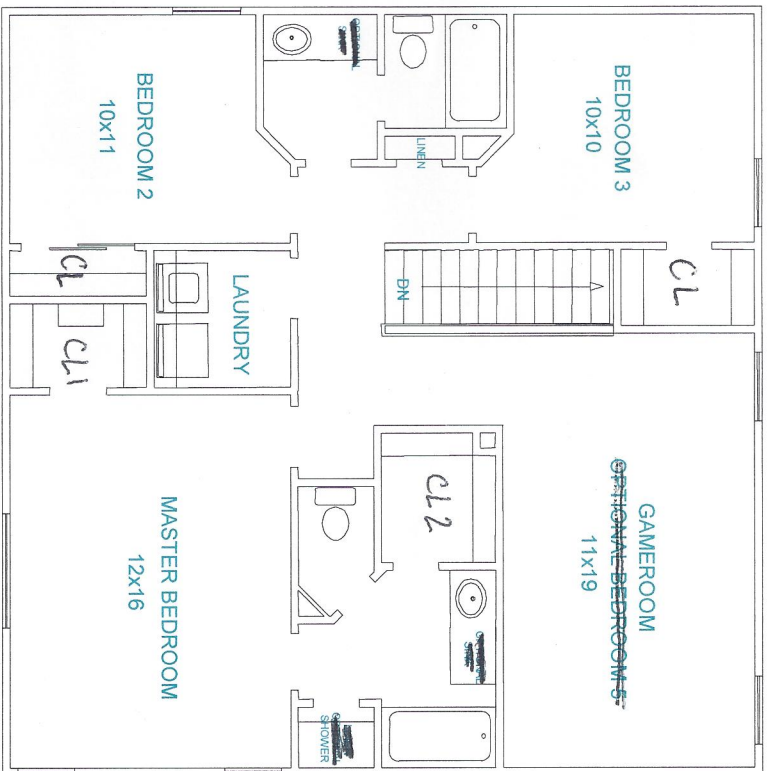

PRIDE BUILDERS

Plan 166 2279 SQ FT

THERE IS PRIDE IN EVERY HOME WE BUILD