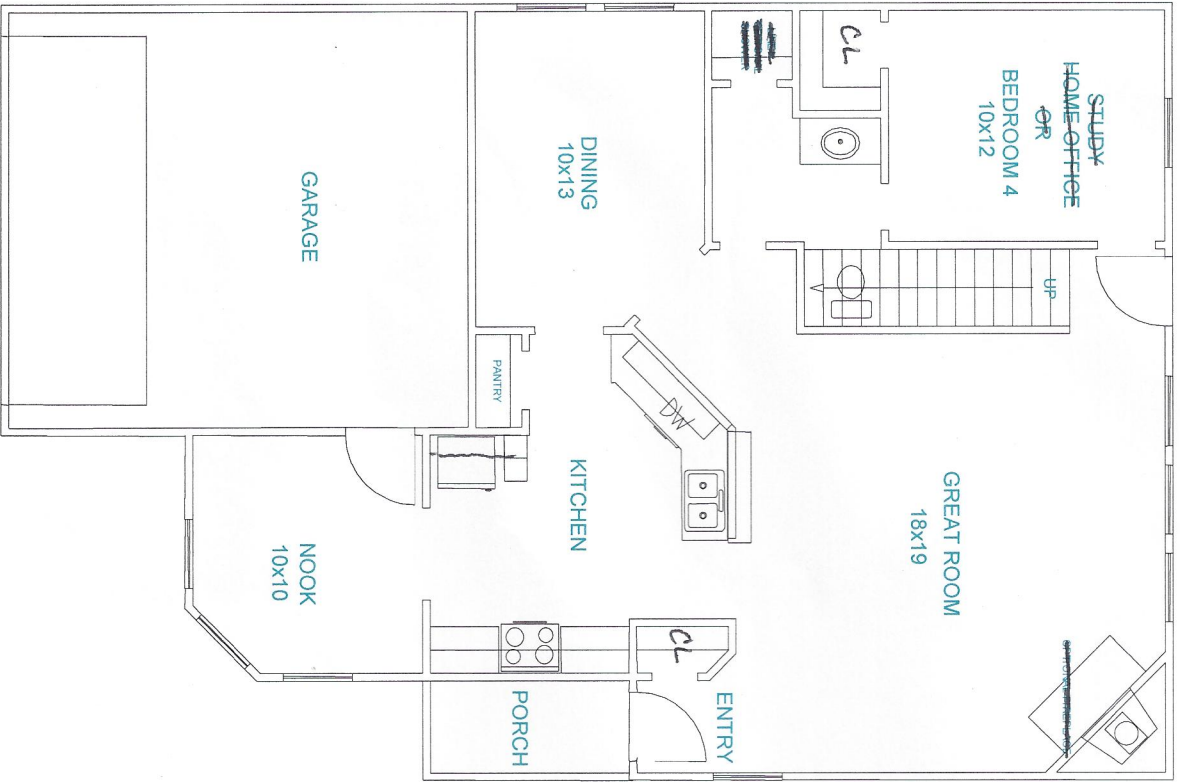

PRIDE BUILDERS

Plan 166 2279 SQ FT

THERE IS PRIDE IN EVERY HOME WE BUILD