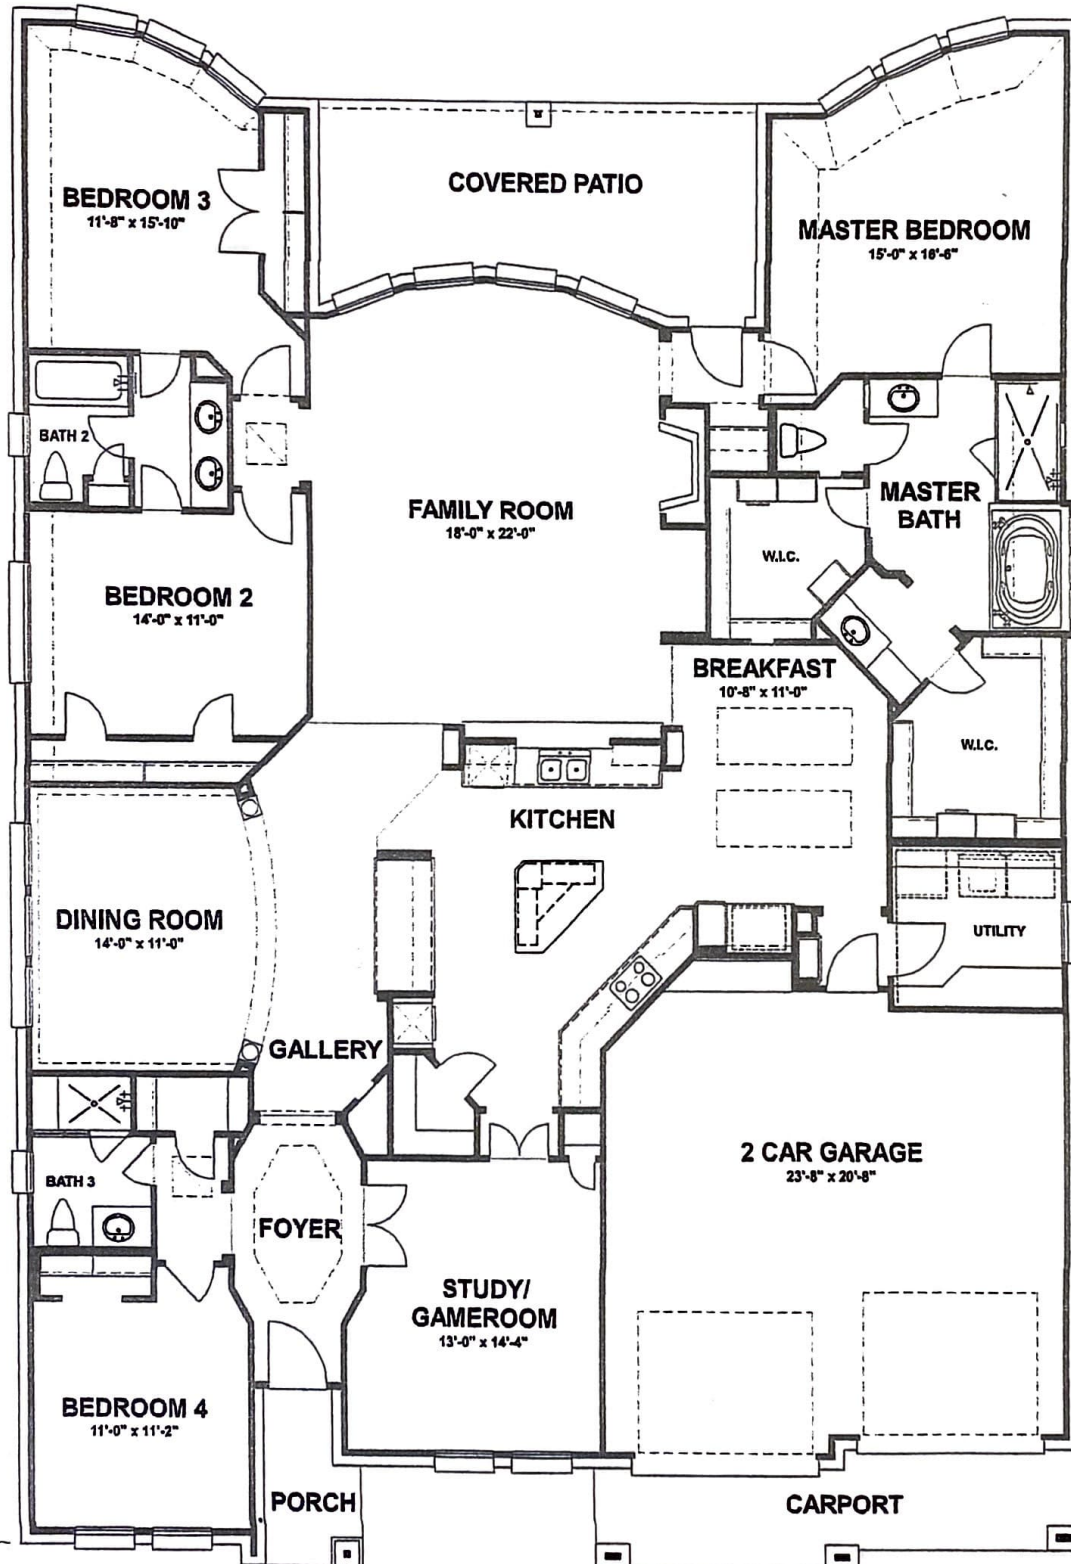

Plan F421

3045 Sq. Ft

Options Selected:

1st Floor

Square footage is approximate and may vary. There will be additional charges for premium lots, stone elevations and options. Sales prices are subject to change without prior notice

Plan Revised on 07/19/04.